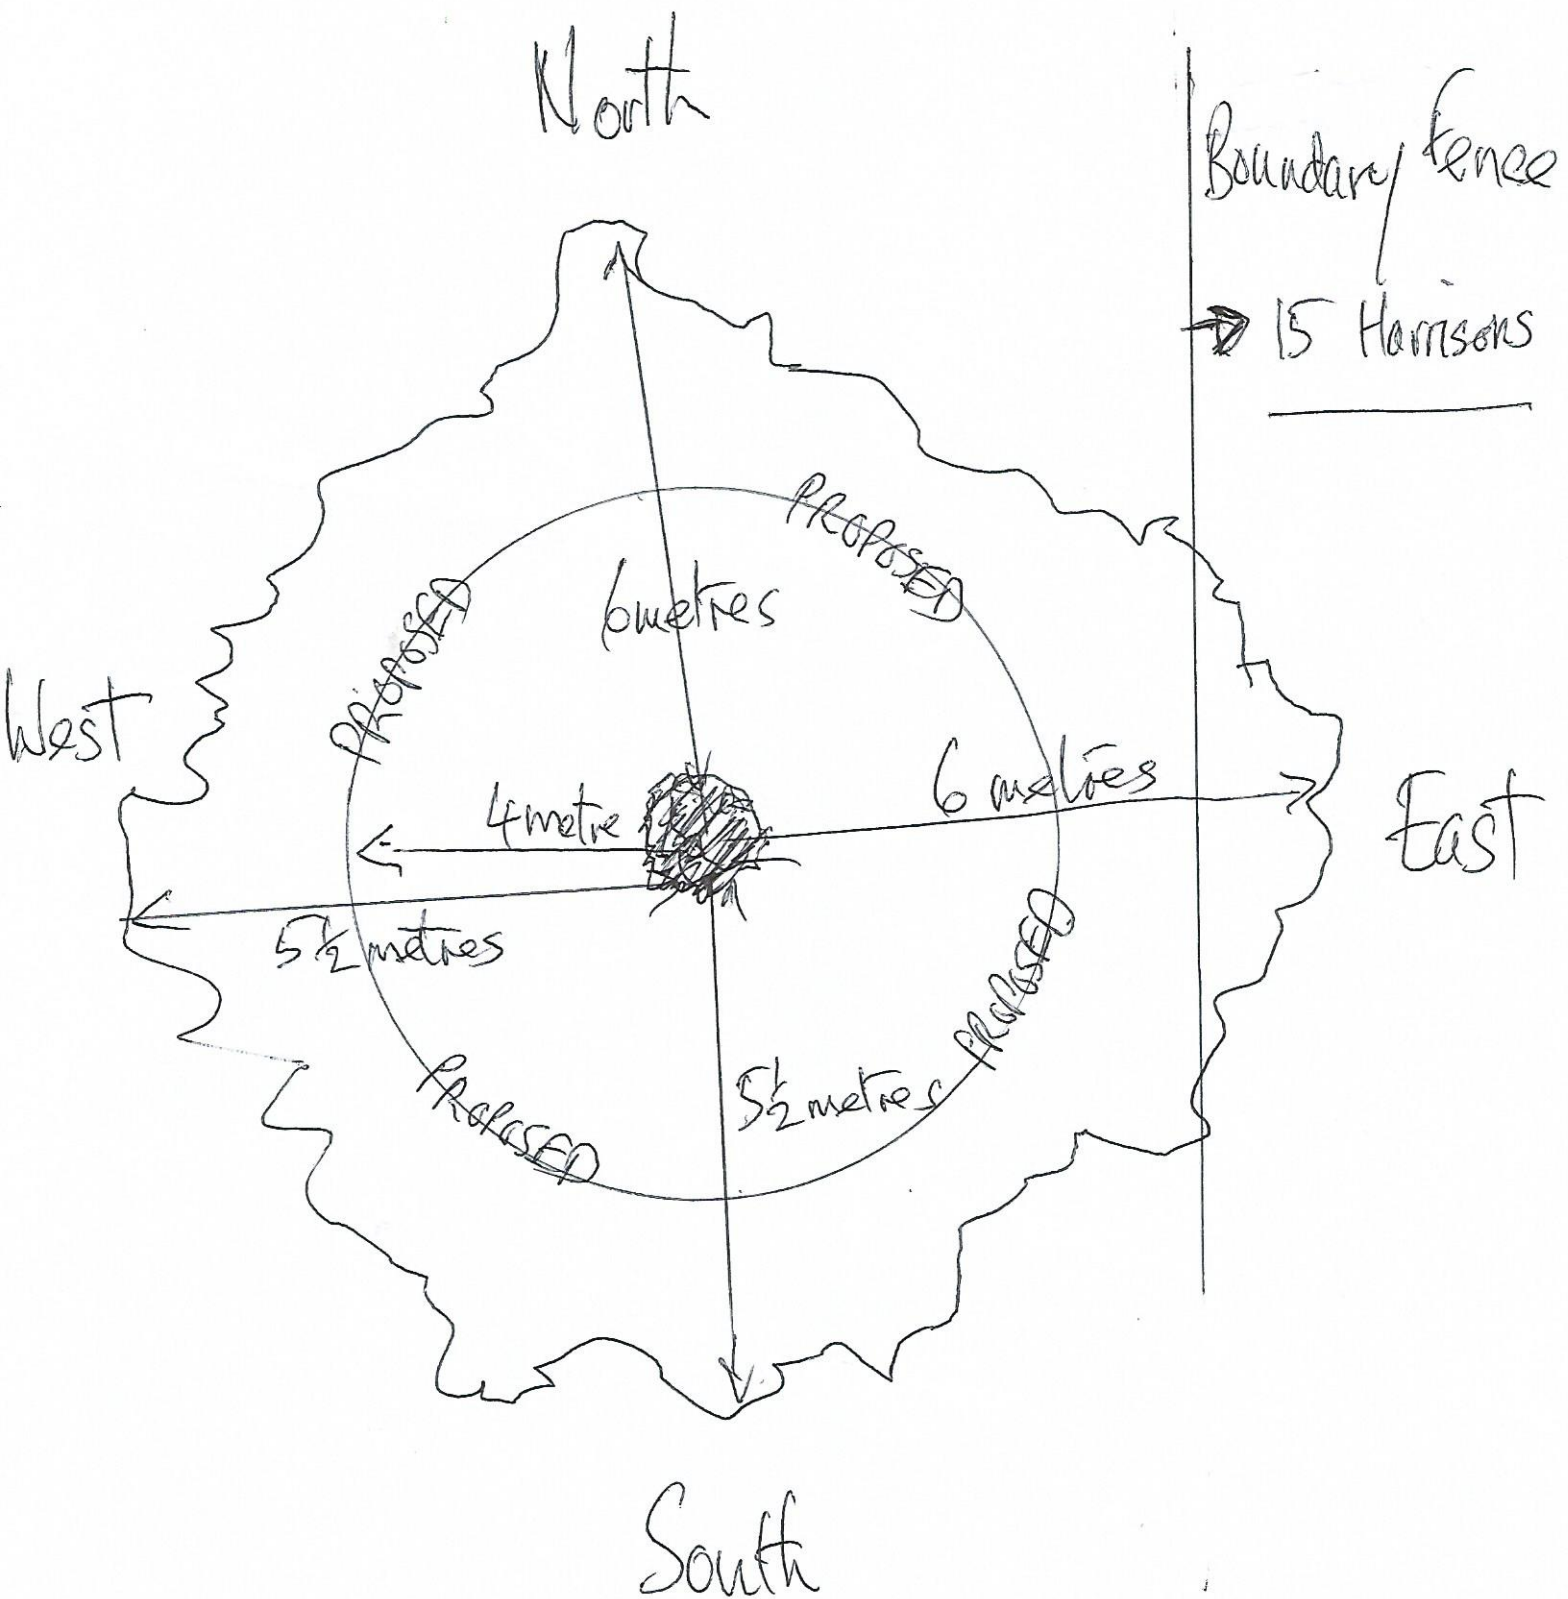

Yew Tree at 14 Harrisons, Birchanger CM23 5BT

Application: to reduce to 4 metre spread
and : to reduce to 10 metre height.

Reduce Spread to c. 4 metres (from 6 metres)
a Height to c. 10 metres (from 2 metres ^{up to})