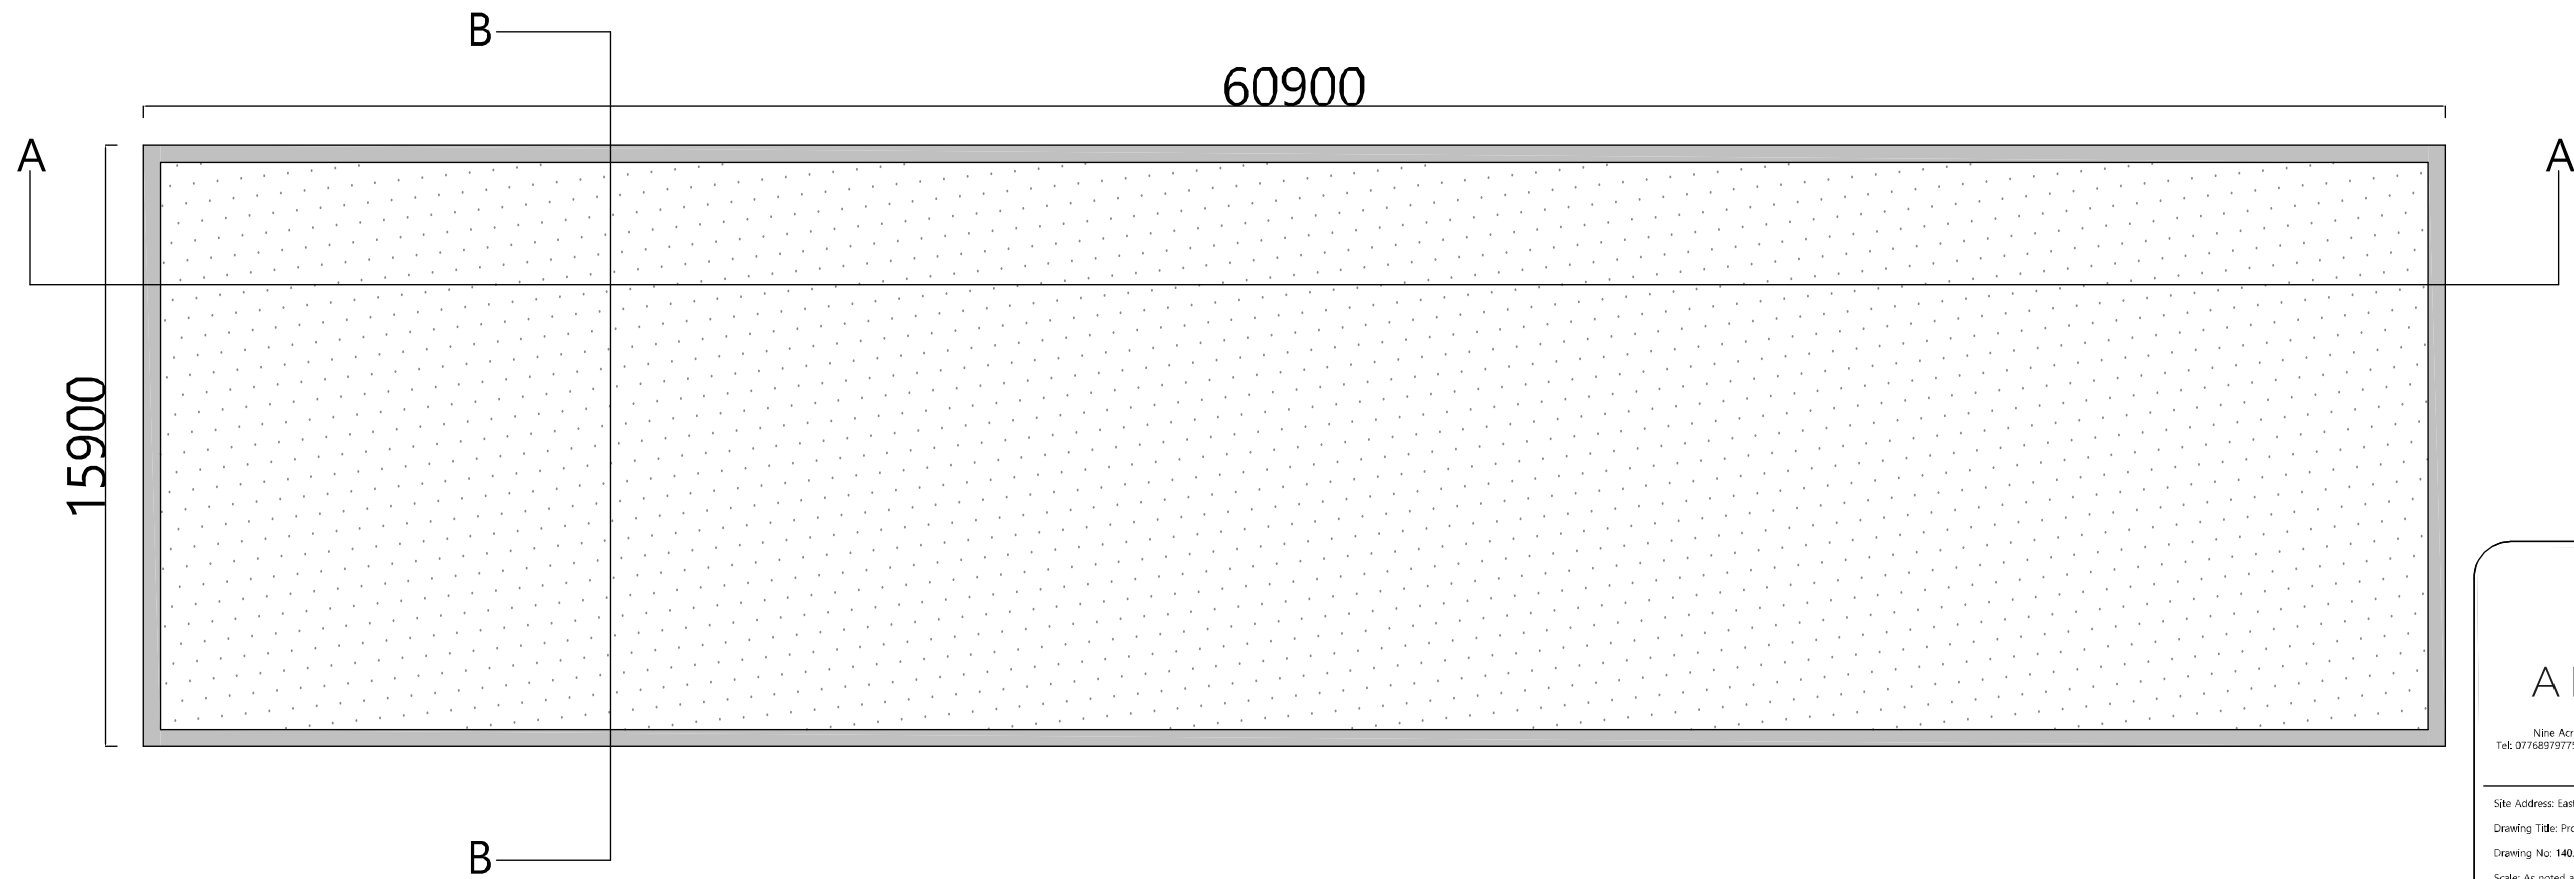

Section A - A
(Scale 1:200)

Section B - B
(Scale 1:200)

Floor Plan
(Scale 1:200)

A M Design

Nine Acres, Buntingford, Cambridgeshire, Ely, Cambridgeshire, Ely, Cambridgeshire, Ely
Tel: 07758373775 | Email: a.m.design@am-design.co.uk
Web: www.am-design.co.uk

Site Address: East Ash Farm, Bradworthy
Drawing Title: Proposed Plans
Drawing No: 140.21.004
Scale: As noted at @A3
Client: Ludwell A G & Son

Revisions:

Date: March 2022