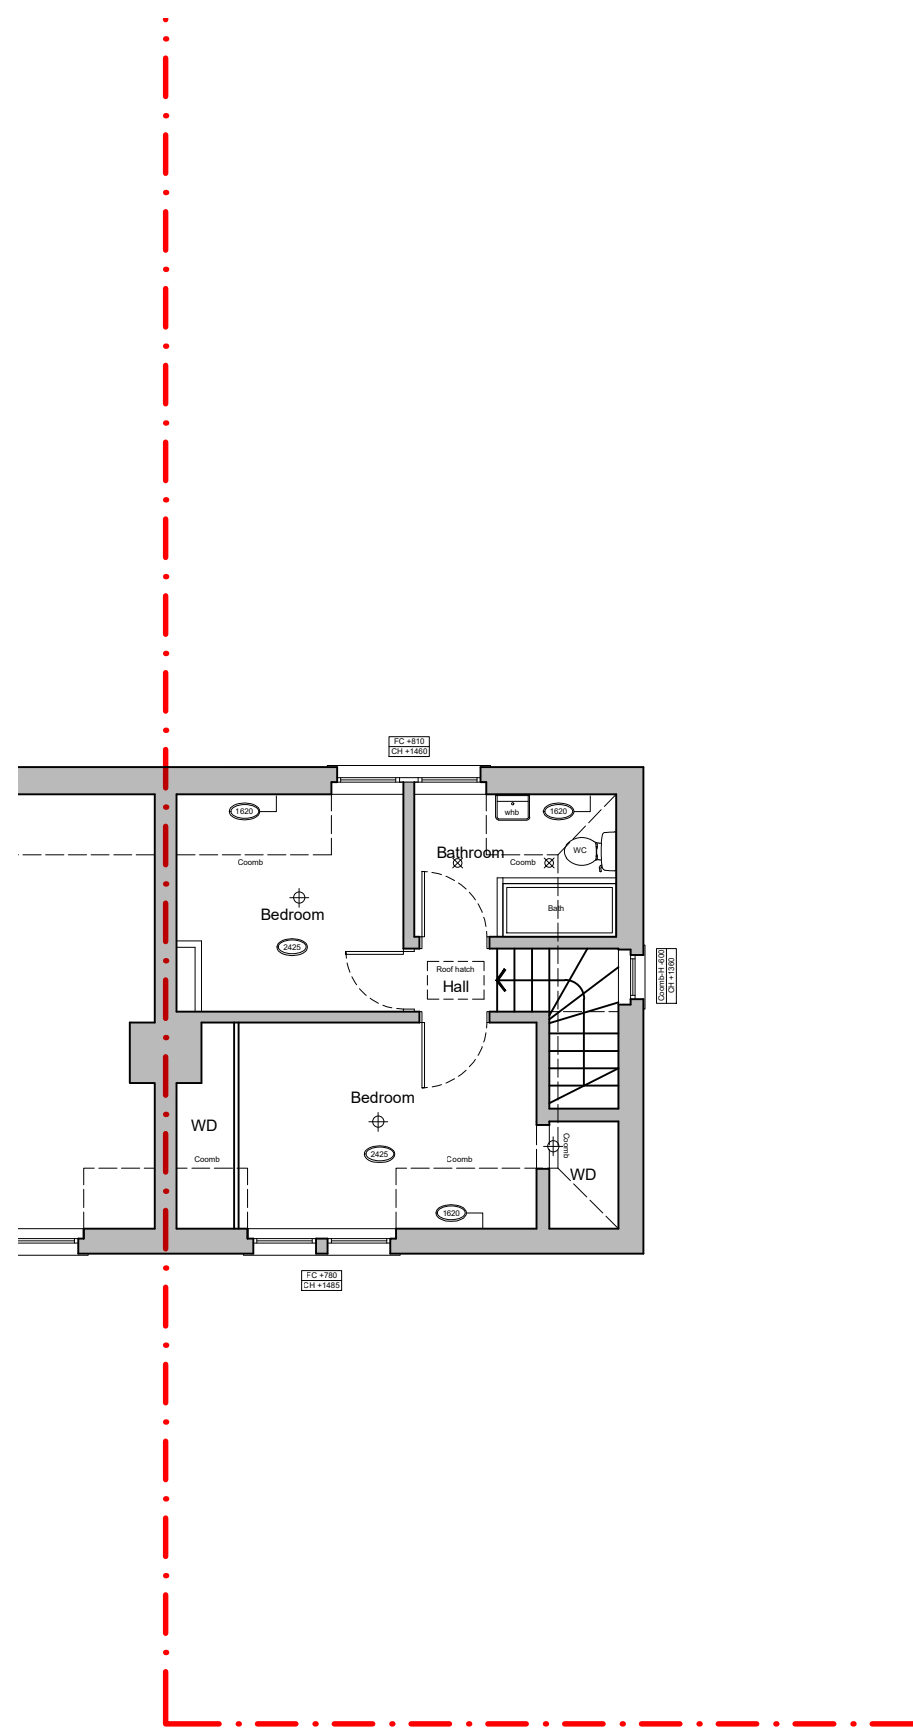

GA Ground Floor

GA First Floor Plan

GA Roof Plan

Ace Designs (Scotland)
 Architectural Services
 177 Mill Road, Allanton, Shotts
 North Lanarkshire, ML7 5DD
 mobile (work) 07775 727772

PROJECT Internal Alterations & Rear Extension 51 Biggar Road Cleland	TITLE Existing GA Plans	SCALE 100	DRAWN MH	DATE July 22
		JOB No. 2205	DRG No. X02	REVISION -