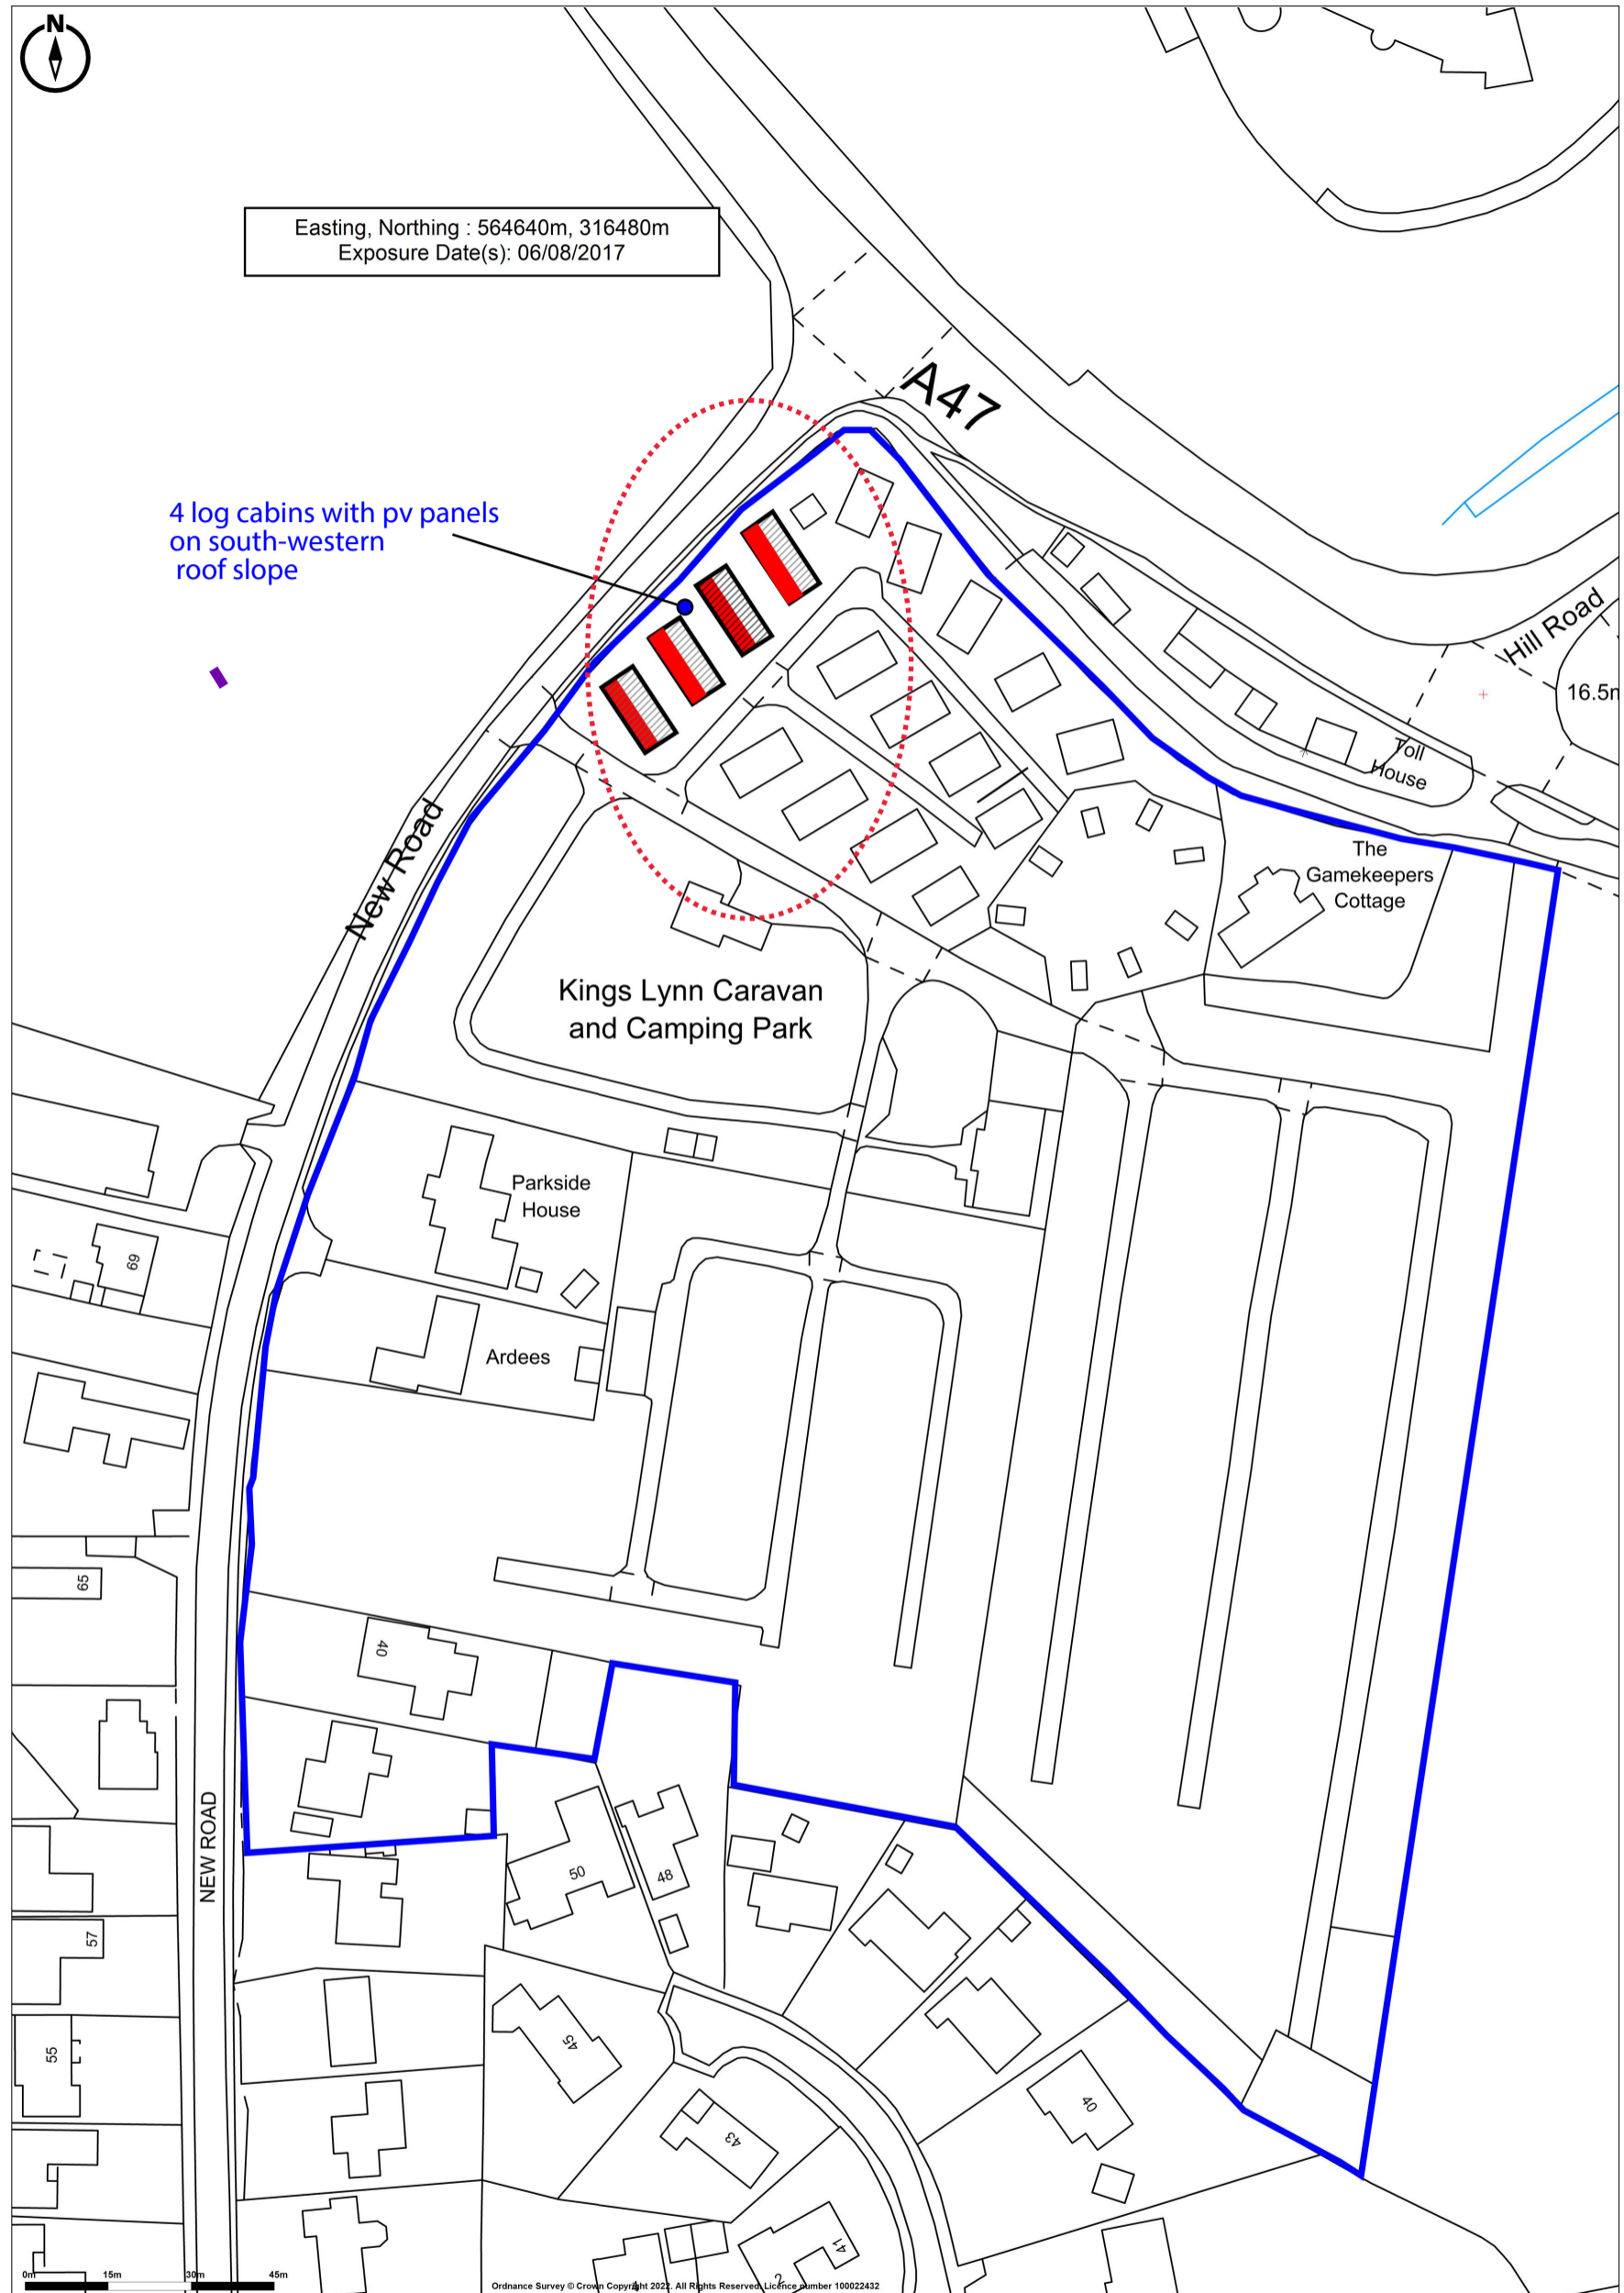

North Runcton Caravan Site, New Road, North Runcton, Kings Lynn, PE33 0QR

Drawing 1- Location plan and location of Solar PV cells

Scale 1:1250 @ Print Size A3