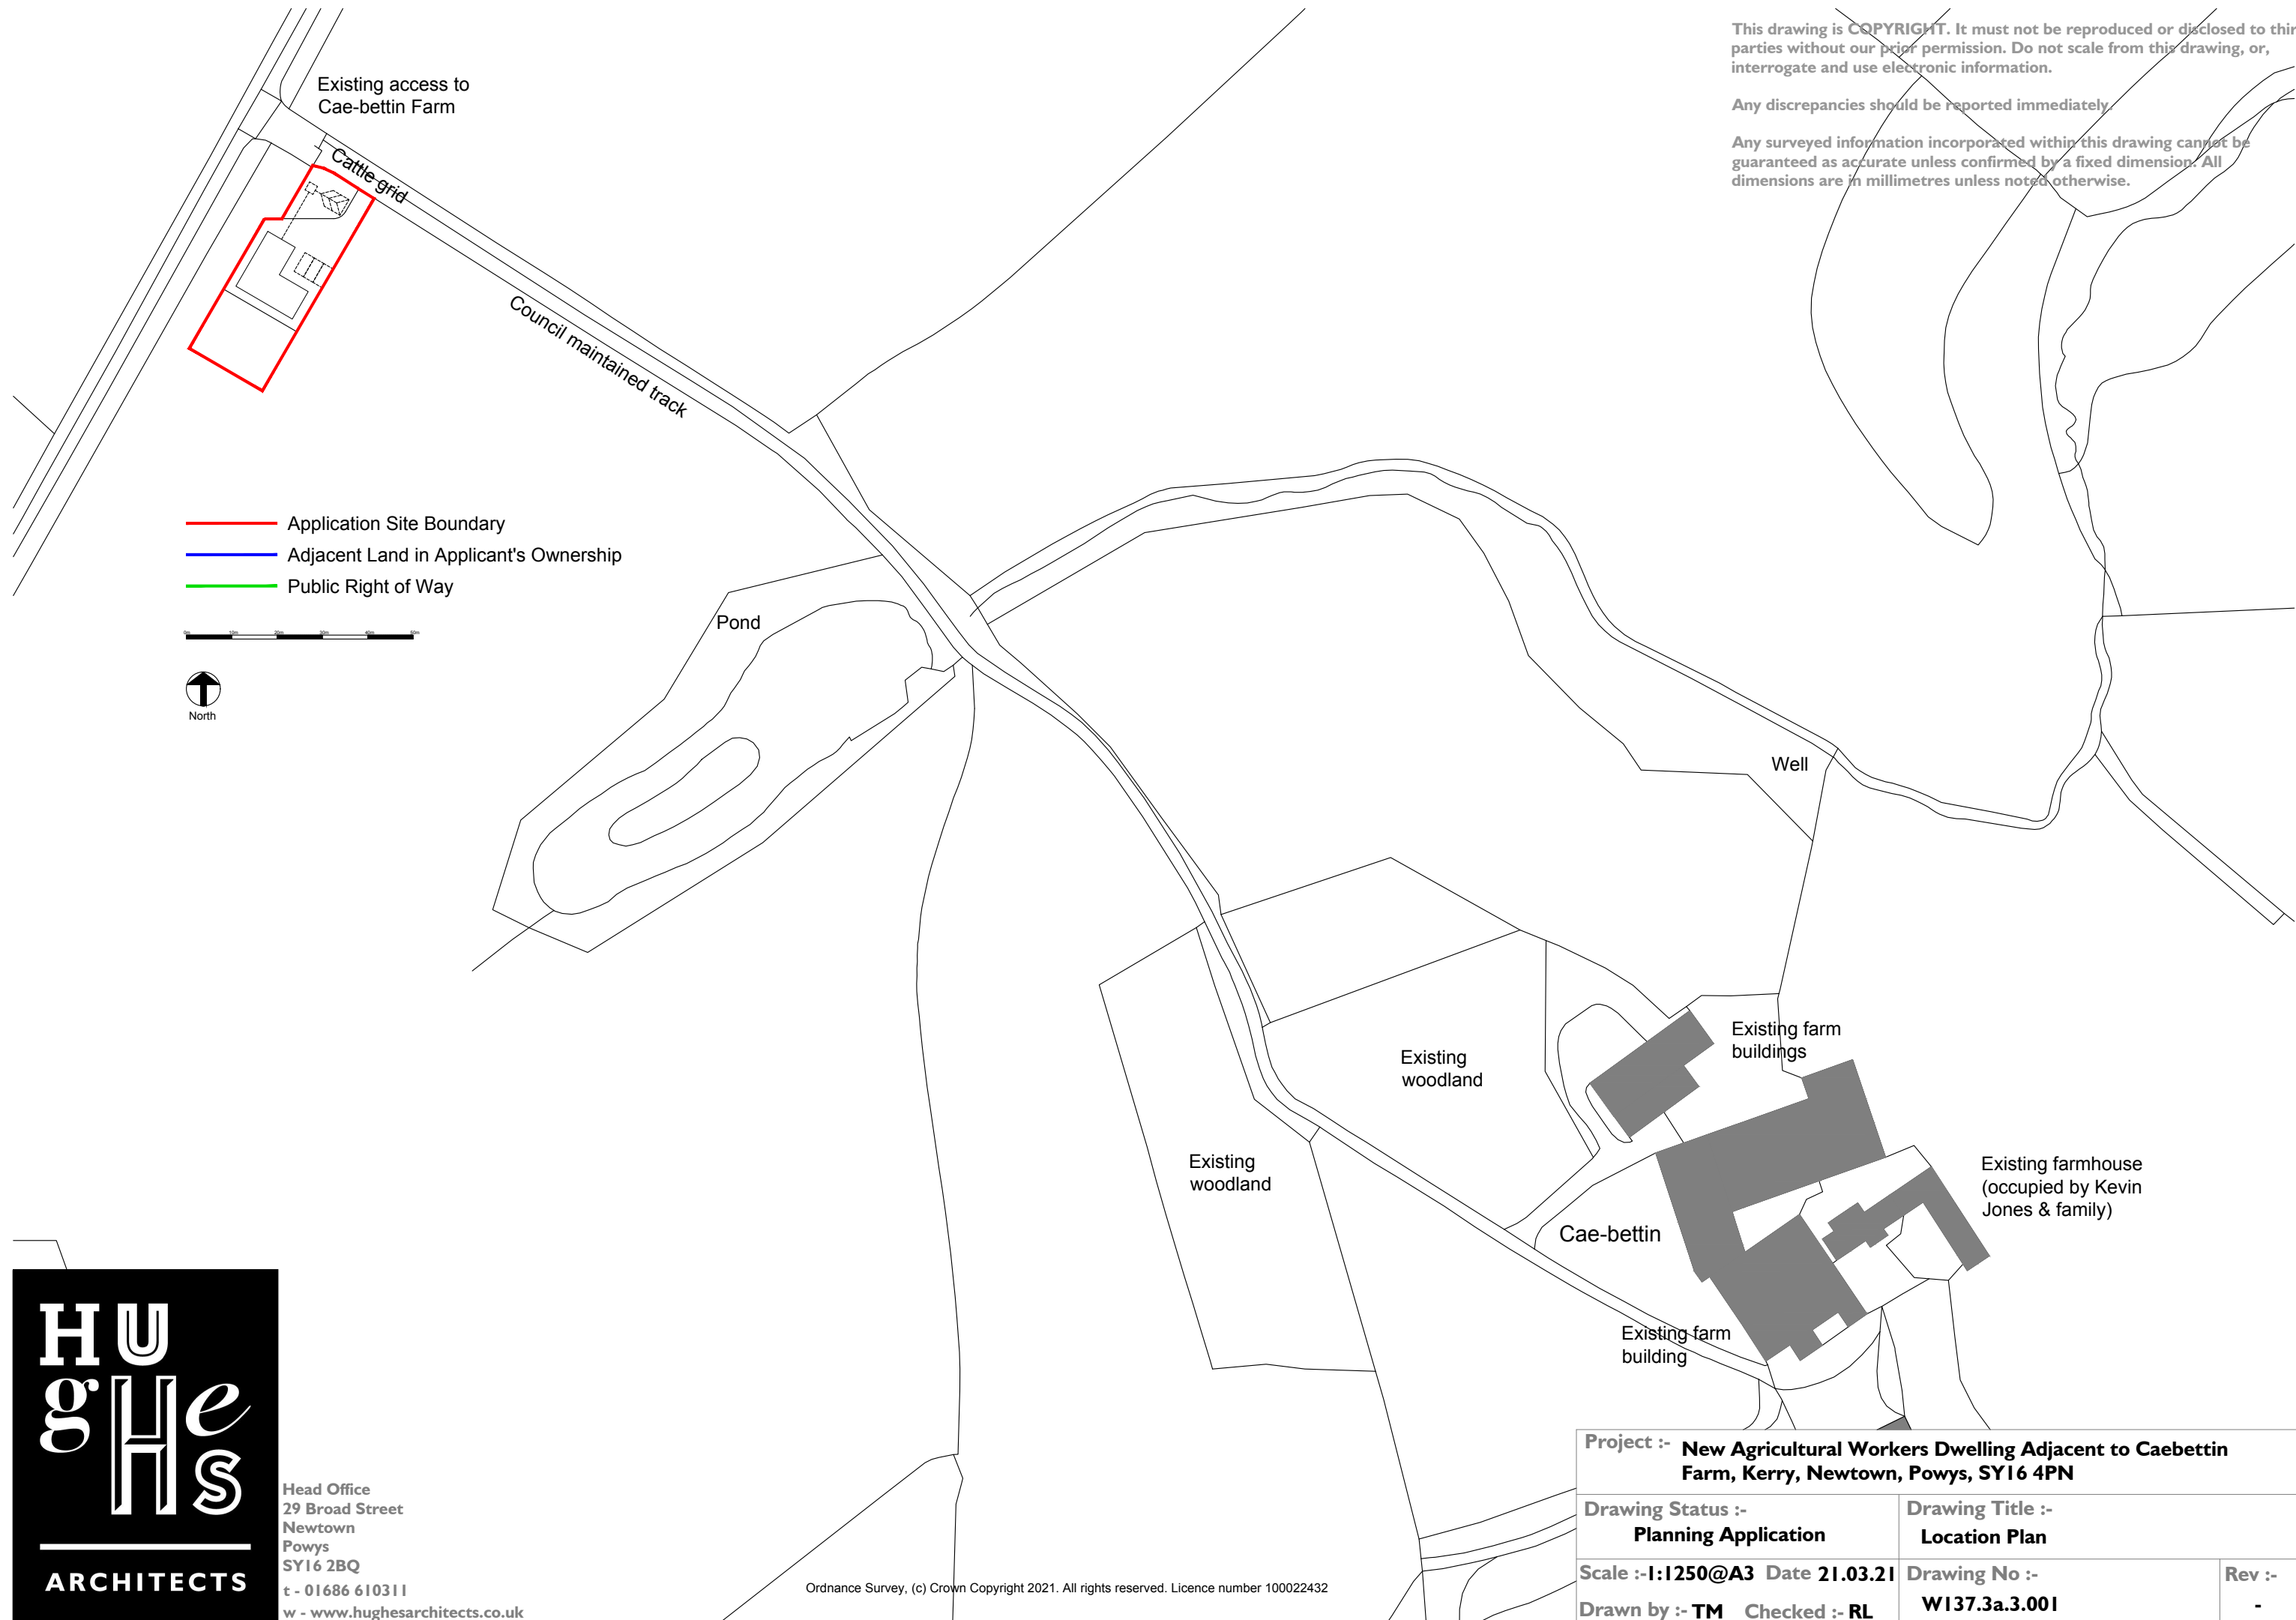

This drawing is **COPYRIGHT**. It must not be reproduced or disclosed to third parties without our prior permission. Do not scale from this drawing, or, interrogate and use electronic information.

Any discrepancies should be reported immediately.

Any surveyed information incorporated within this drawing cannot be guaranteed as accurate unless confirmed by a fixed dimension. All dimensions are in millimetres unless noted otherwise.

Head Office
29 Broad Street
Newtown
Powys
SY16 2BQ
t - 01686 610311
w - www.hughesarchitects.co.uk

Ordnance Survey, (c) Crown Copyright 2021. All rights reserved. Licence number 100022432

Project :- New Agricultural Workers Dwelling Adjacent to Caebettin Farm, Kerry, Newtown, Powys, SY16 4PN		
Drawing Status :- Planning Application	Drawing Title :- Location Plan	
Scale :- 1:1250@A3	Date 21.03.21	Drawing No :- W137.3a.3.001
Drawn by :- TM	Checked :- RL	Rev :- -