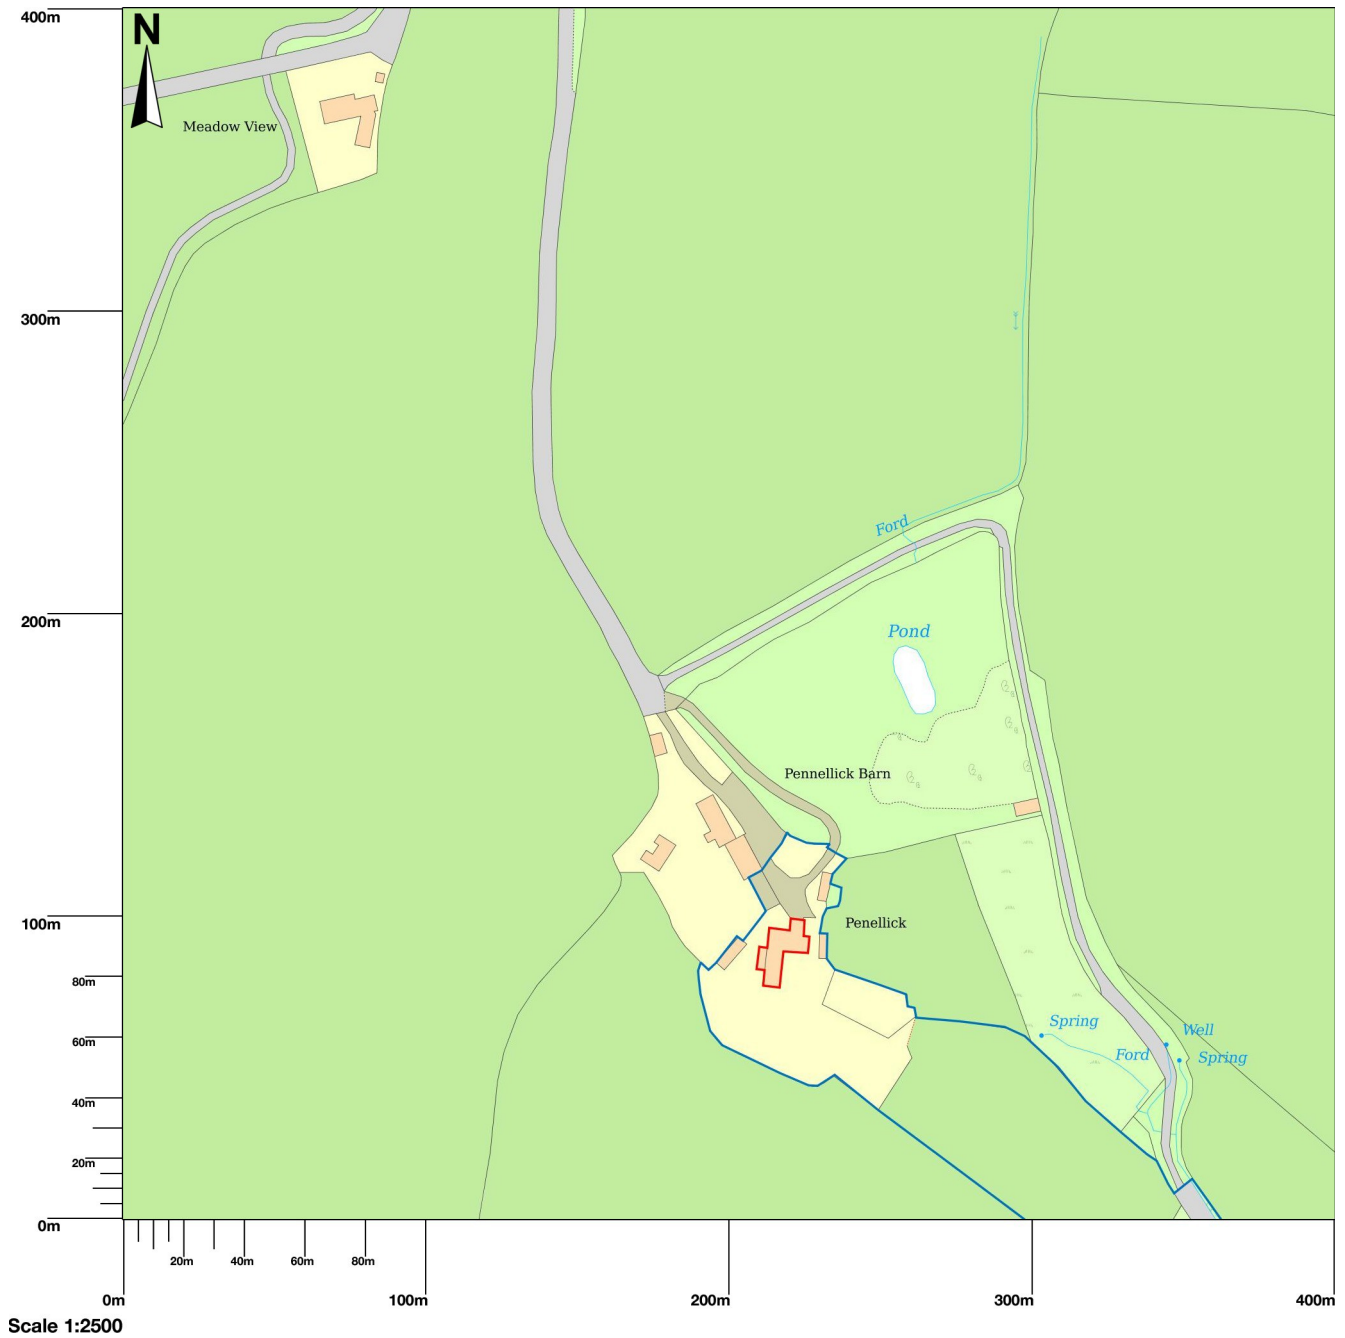

LOCATION PLAN Penellick, Pelynt, Looe, PL13 2LX

Map area bounded by: 220197,53318 220597,53718. Produced on 15 June 2022 from the OS National Geographic Database. Reproduction in whole or part is prohibited without the prior permission of Ordnance Survey. © Crown copyright 2022. Supplied by UKPlanningMaps.com a licensed OS partner (100054135). Unique plan reference: p16b/uk/811353/1096815