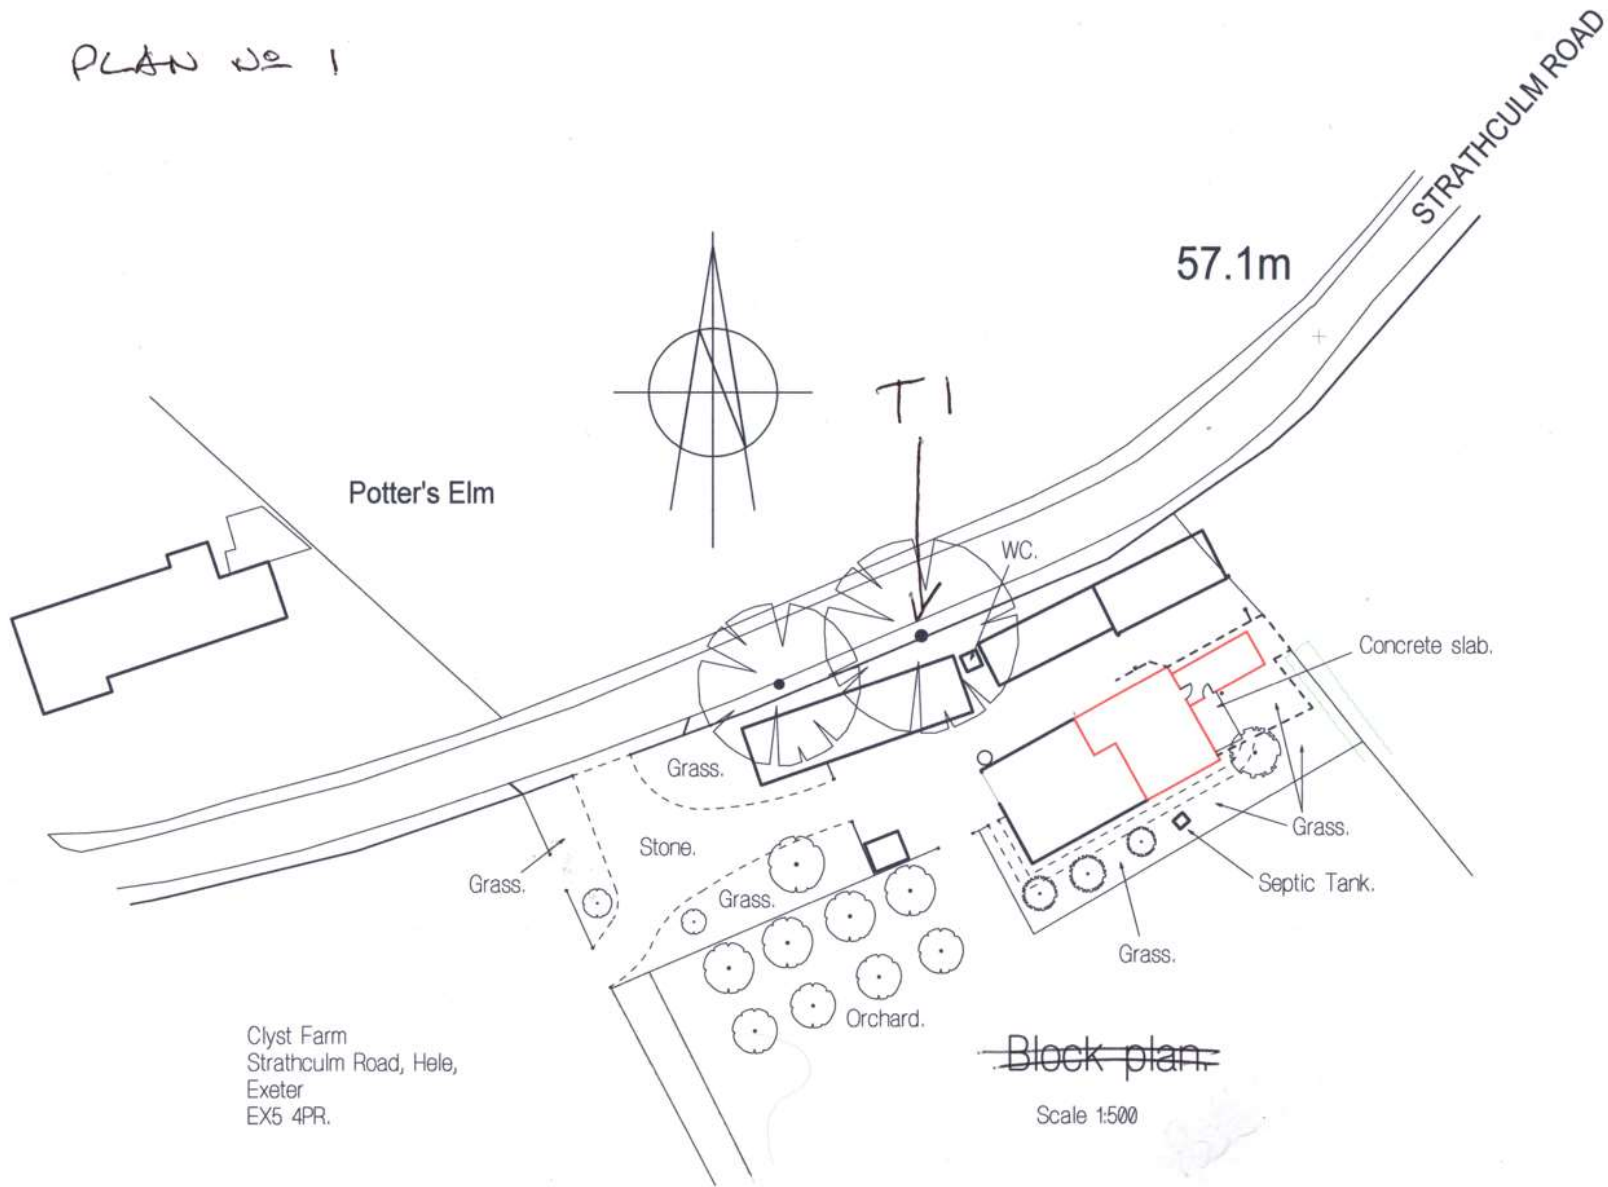

PLAN NO 1

Clyst Farm  
Strathculm Road, Hele,  
Exeter  
EX5 4PR.

~~Block plan~~  
Scale 1:500