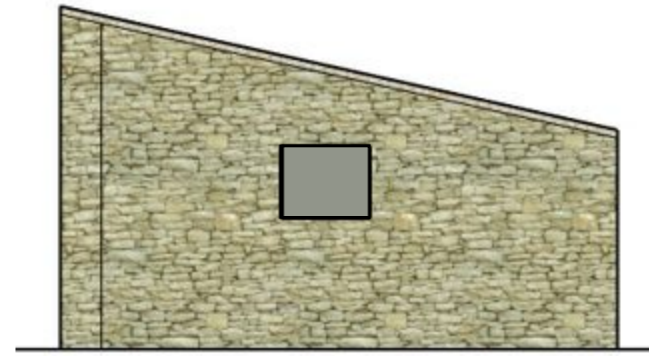

# FOSSE FARM

Drawing note

EXISTING  
EAST ELEVATION

EXISTING  
WEST ELEVATION

Project No

## MM0 16

Drawing No  
MM0 08

Date

12th July 2022

Scale

1 / 100

Location

West Lydford

Drawing title

EXISTING WEST and EAST ELEVATION

REV.

Drawing sheet size

A3

**Mark Merer**

Welham Studios,  
Charlton Mackrell, Somerset.  
TA11 7AJ +44(0)1458223341  
info@markmerer.com  
www.markmerer.com