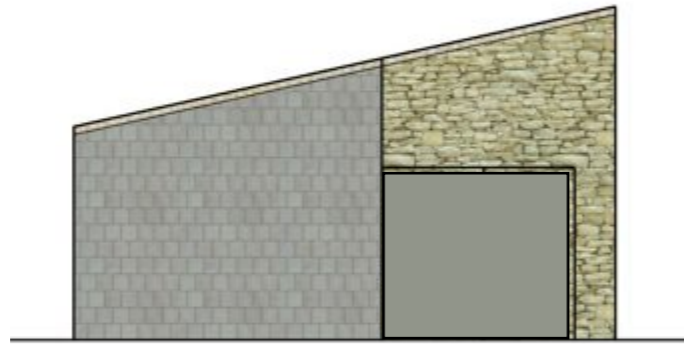

# FOSSE FARM

Drawing note

EXISTING  
EAST ELEVATION

EXISTING  
WEST ELEVATION

Project No

## MM0 16

Drawing No  
MM0 08

Date

12th July 2022

Scale

1 / 100

Location

West Lydford

Drawing title

EXISTING WEST and EAST ELEVATION

REV.

Drawing sheet size

A3

**Mark Merer**

Welham Studios,  
Charlton Mackrell, Somerset.  
TA11 7AJ +44(0)1458223341  
info@markmerer.com  
www.markmerer.com