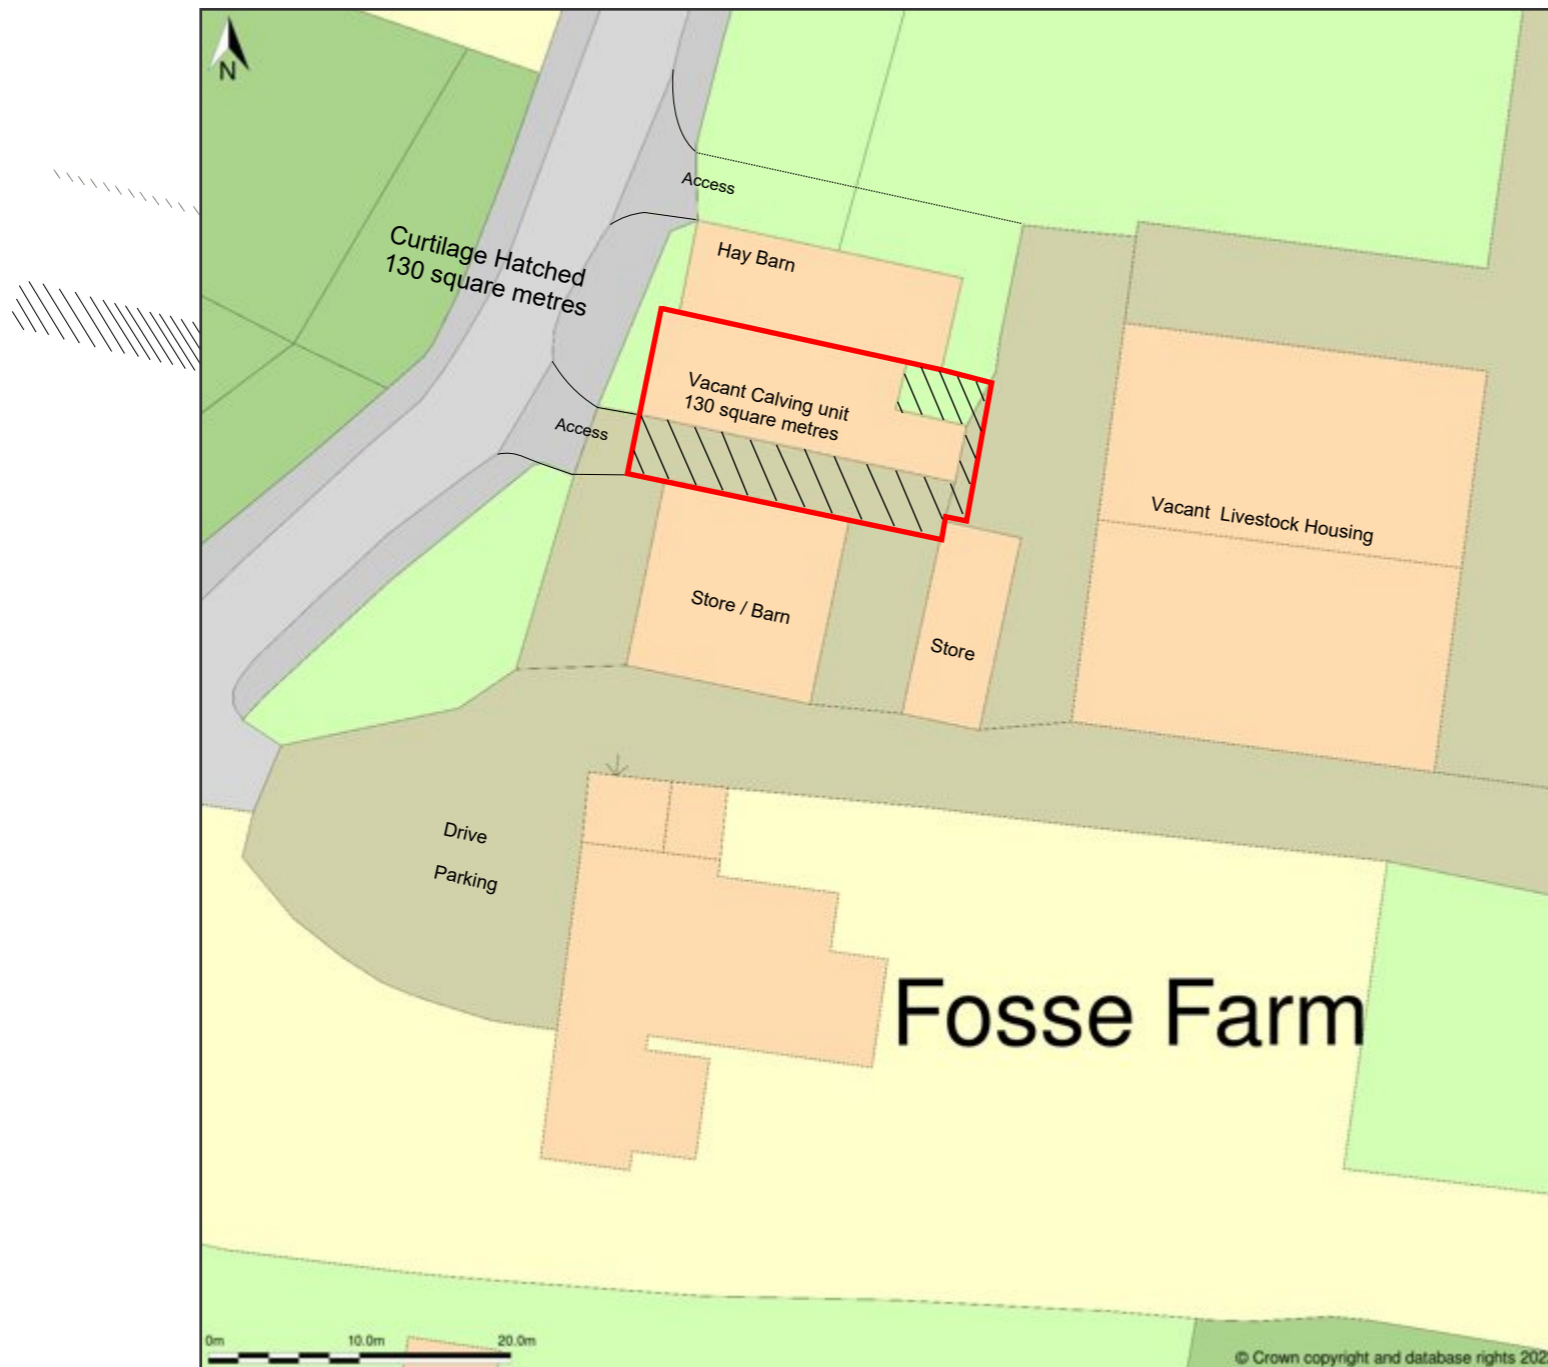

FOSSE FARM

Fosse Farm

Drawing note

Outlined red area showing proposed development of calving unit

Hatched area showing proposed Curtilage 130 square metres

Vacant Calving unit 130 square metres

Project No

MM0 16

Drawing No

MM0 09

Date

12th July 2022

REV.

Scale

1/500

Drawing sheet size

Location

West Lydford

Drawing title

Block Plan

Block plan 1: 500

Mark Merer

Welham Studios,
Charlton Mackrell, Somerset.
TA11 7AJ +44(0)1458223341
info@markmerer.com
www.markmerer.com