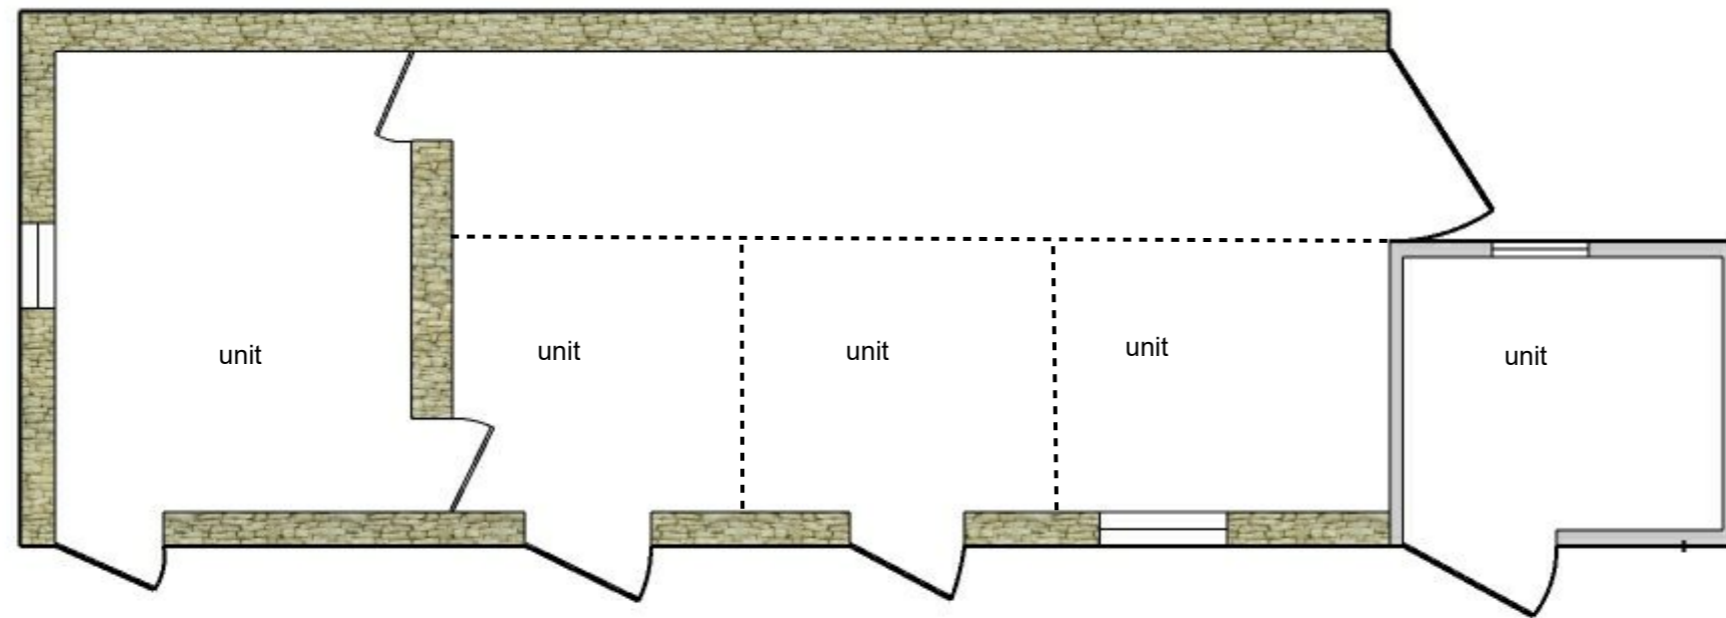

# FOSSE FARM

Drawing note

0 1 2 3 4 5 metres

Calving units  
EXISTING LAYOUT

Project No

## MM0 16

Drawing No  
MM0 05

Date REV.

12th July 2022

Scale Drawing sheet size

1 / 100 A3

Location

West Lydford