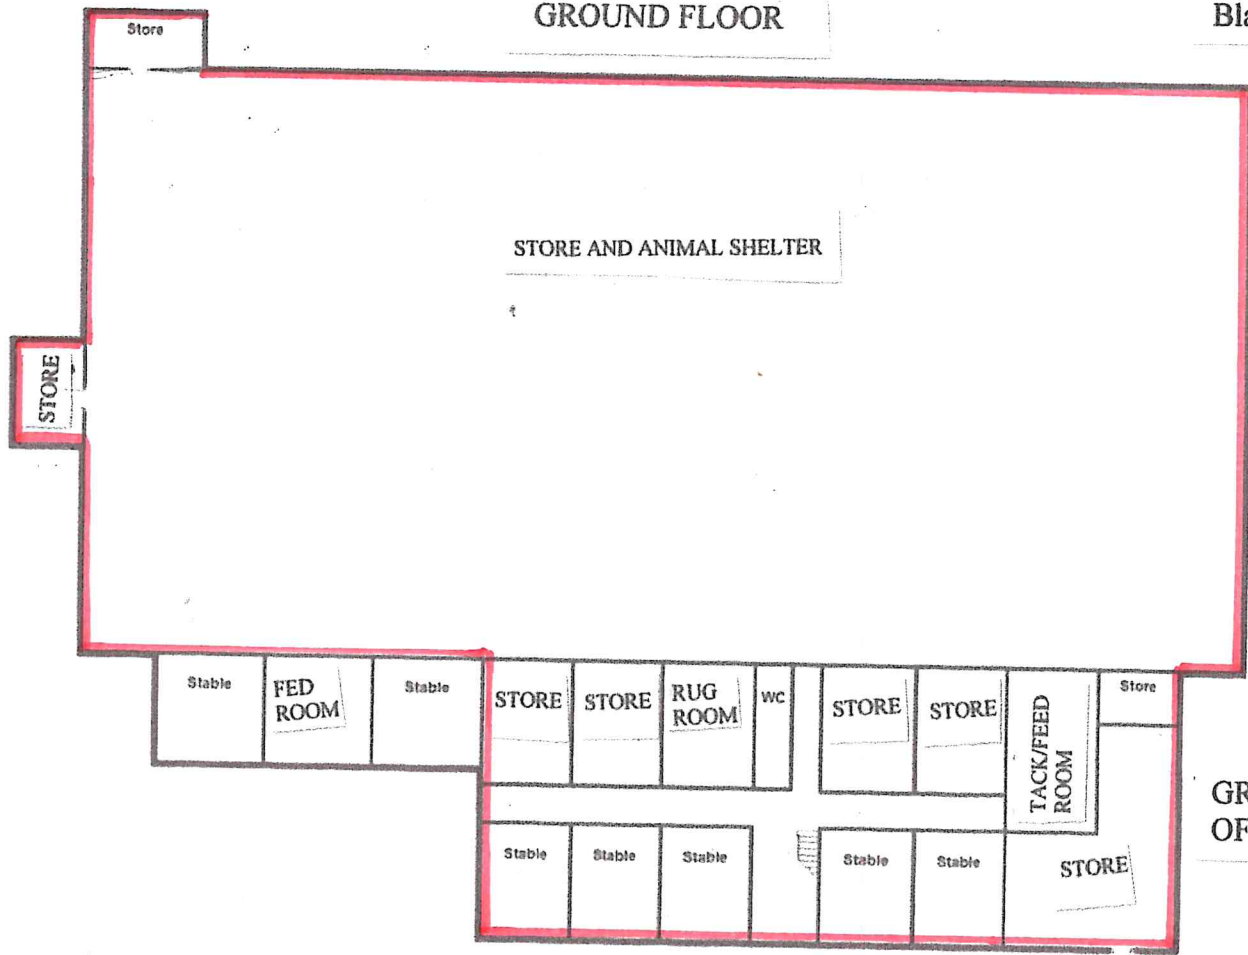

GROUND FLOOR

Blackborough End Equestrian Centre,
 East Winch Road,
 Blackborough End,
 Kings Lynn,
 Norfolk,
 PE32 1SF

Scale : 1 - 250

GROUND FLOOR OF 2 STOREY AREA

BOROUGH COUNCIL OF
 KING'S LYNN & WEST NORFOLK
RECEIVED
 28 JUN 2022
 TARA COOK
 POSTAL ADMIN

FIRST FLOOR OF 2 STOREY AREA