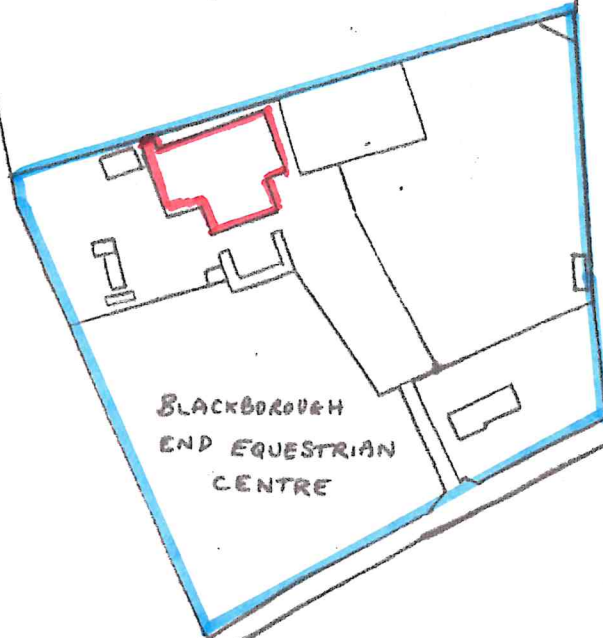

LOCATION PLAN 2

Blackborough End Equestrian Centre,
East Winch Road,
Blackborough End,
Kings Lynn,
Norfolk,
PE32 1SF

EAST WINCH ROAD

BLACKBOROUGH
END EQUESTRIAN
CENTRE

BLACKBOROUGH END

BOROUGH COUNCIL OF KING'S LYNN & WEST NORFOLK
RECEIVED
28 JUN 2022
TARA COOK POSTAL ADMIN

SCALE 1 - 2,500