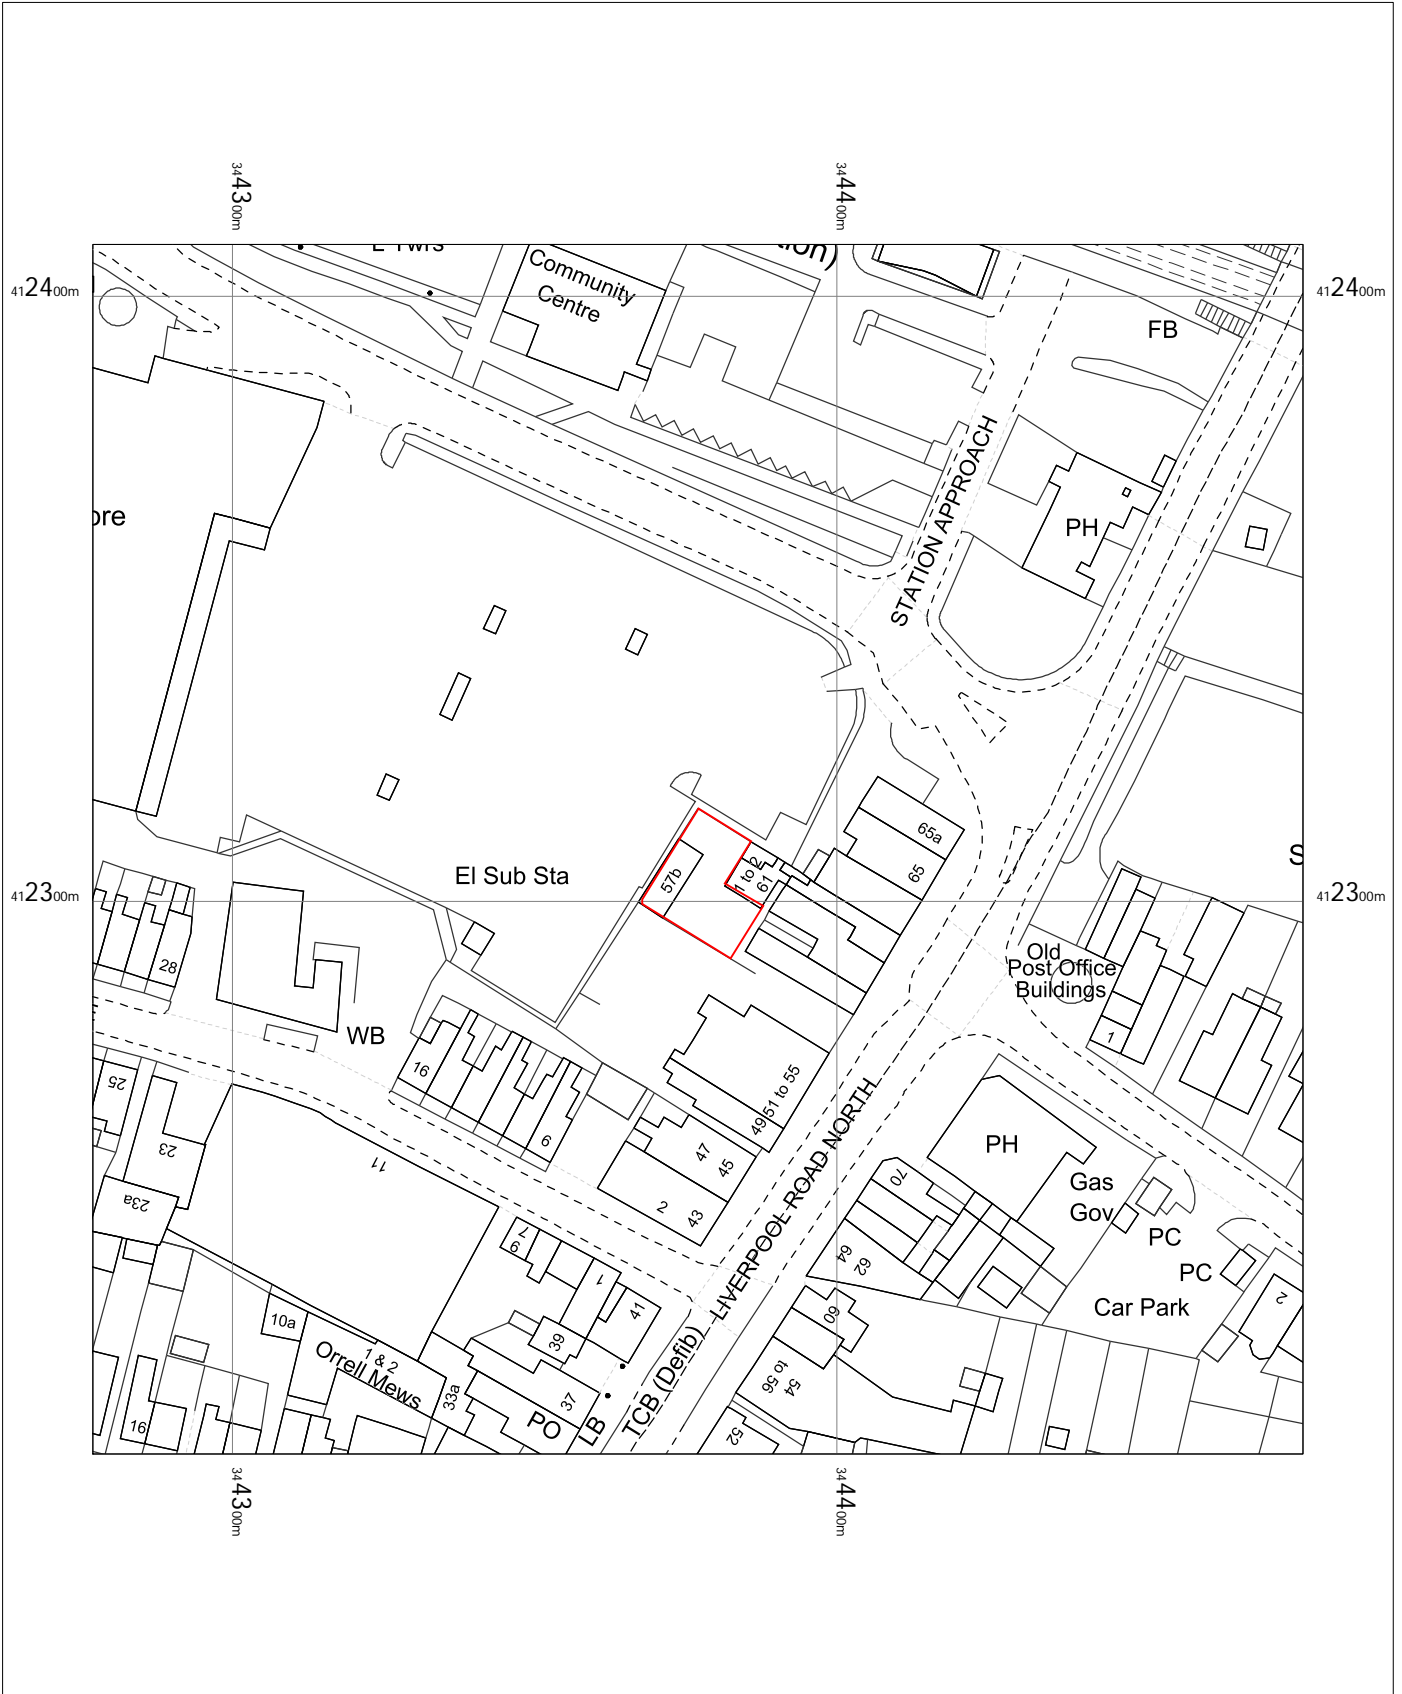

# 57b Liverpool Road North, L40 0SA

The Old Bakery  
57b Liverpool Road North,  
Ormskirk,  
Burscough,  
Lancashire  
L40 0SA

OS MasterMap 1250/2500/10000 scale  
Monday, August 1, 2022, ID: CMMPM-01053540  
[www.myplanningmap.co.uk](http://www.myplanningmap.co.uk)

1:1250 scale print at A4, Centre: 344377 E, 412309 N

© Crown Copyright Ordnance Survey. Licence no. AC0000849896