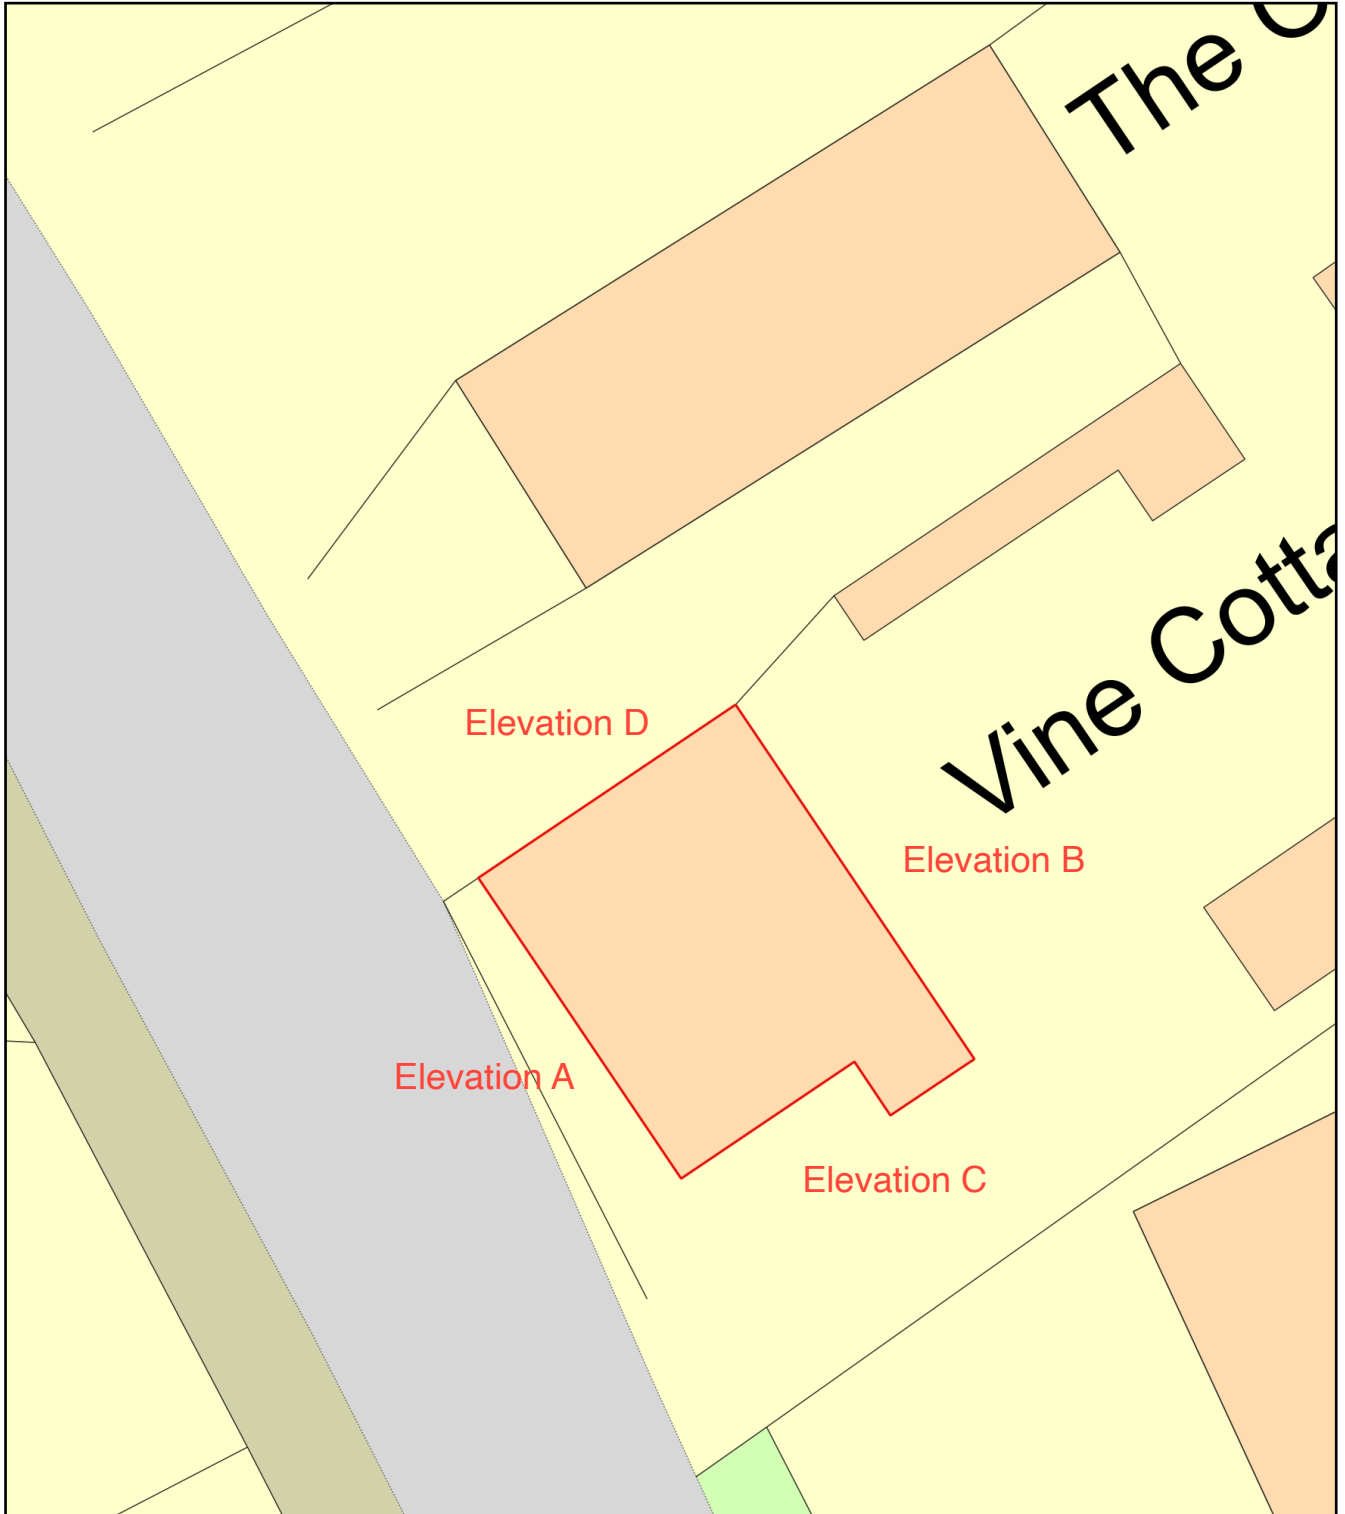

Vine Cottage

Plan Produced for: Thomas Galloway
Date Produced: 26 Apr 2022
Plan Reference Number: TQRQM22116170250534
Scale: 1:200 @ A4