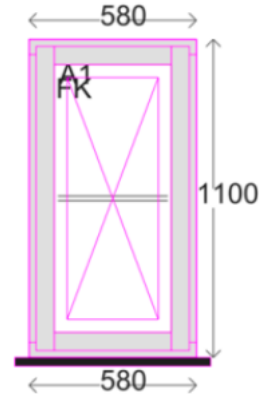

Bev Flush Casement

No 13:Bev Rehau IN Solidor Comp Bev Flush Casement

870 x 2250 O/A : 1 off

(LEFT) FLUSH CASEMENT DOUBLE, (MIDDLE) FRONT DOOR AND WINDOWS, (RIGHT) SKYLIGHT.