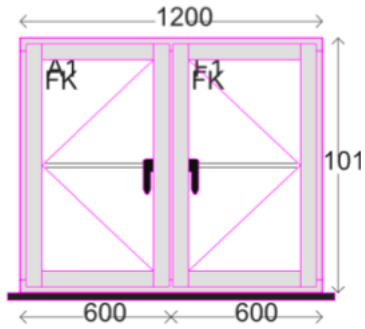

Bev Flush Casement

No 13:Bev Rehau IN Solidor Comp Bev Flush Casement

870 x 2250 O/A : 1 off

(LEFT) FLUSH CASEMENT DOUBLE, (MIDDLE) FRONT DOOR AND WINDOWS, (RIGHT) SKYLIGHT.