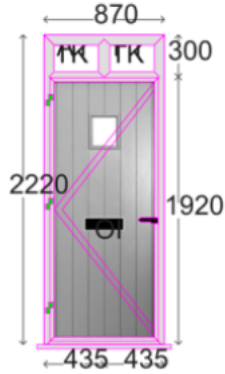

Bev Flush Casement

No 13:Bev Rehau IN Solidor Comp Bev Flush Casement

870 x 2250 O/A : 1 off

(LEFT) FLUSH CASEMENT DOUBLE, (MIDDLE) FRONT DOOR AND WINDOWS, (RIGHT) SKYLIGHT.