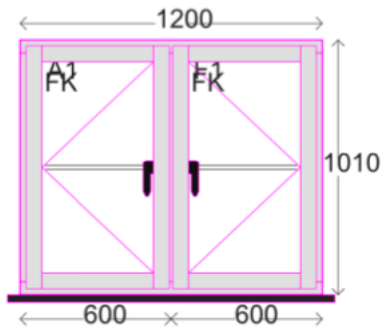

Bev Flush Casement

No 14:Bev Resi Door

(LEFT) FLUSH CASEMENT DOUBLE, (RIGHT) GLASS PANEL DOOR