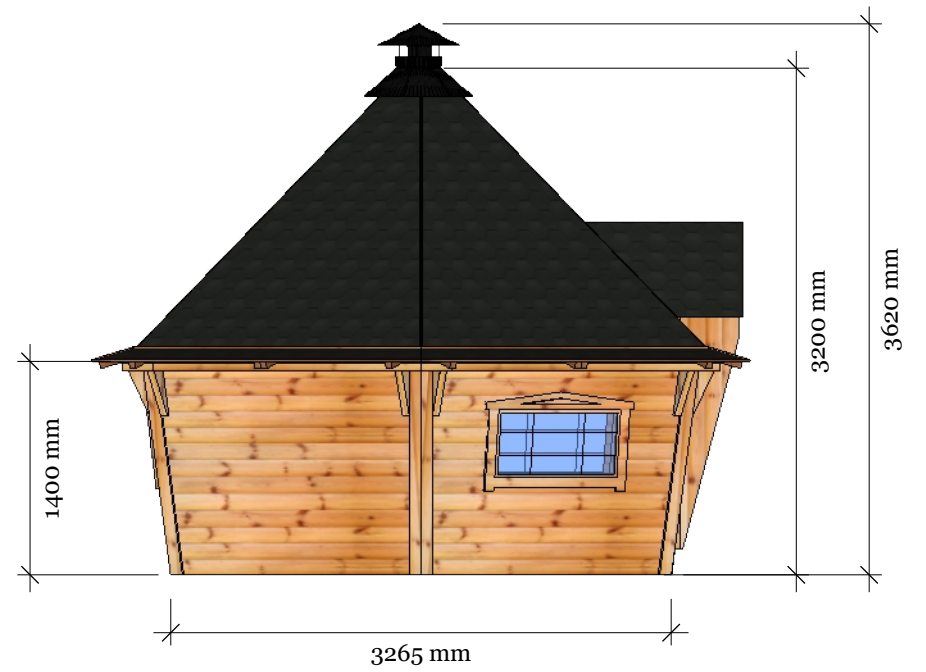

Front View

Left View

10m² BBQ Cabin

Scale

1mm:50mm (1:50)

When printed at A4.

Rear View

Right View

10m² BBQ Cabin

Scale

1mm:50mm (1:50)

When printed at A4.

Top View

10m² BBQ Cabin

Scale

1mm:50mm (1:50)