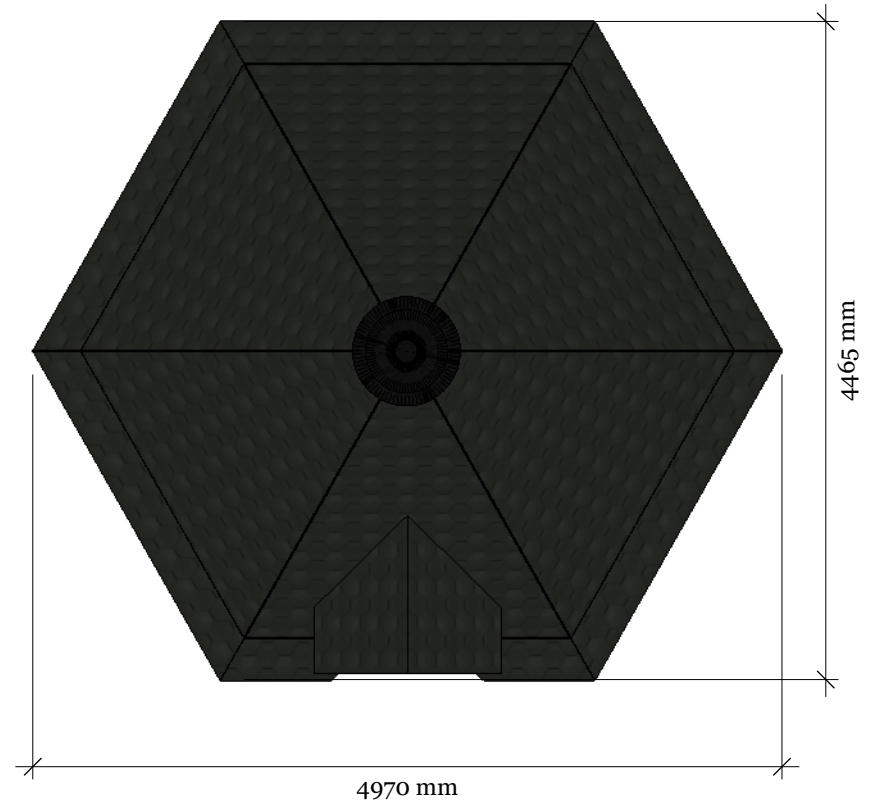

Front View

Left View

10m² BBQ Cabin

Scale

1mm:50mm (1:50)

When printed at A4.

Rear View

Right View

10m² BBQ Cabin

Scale

1mm:50mm (1:50)

When printed at A4.

Top View

10m² BBQ Cabin

Scale

1mm:50mm (1:50)