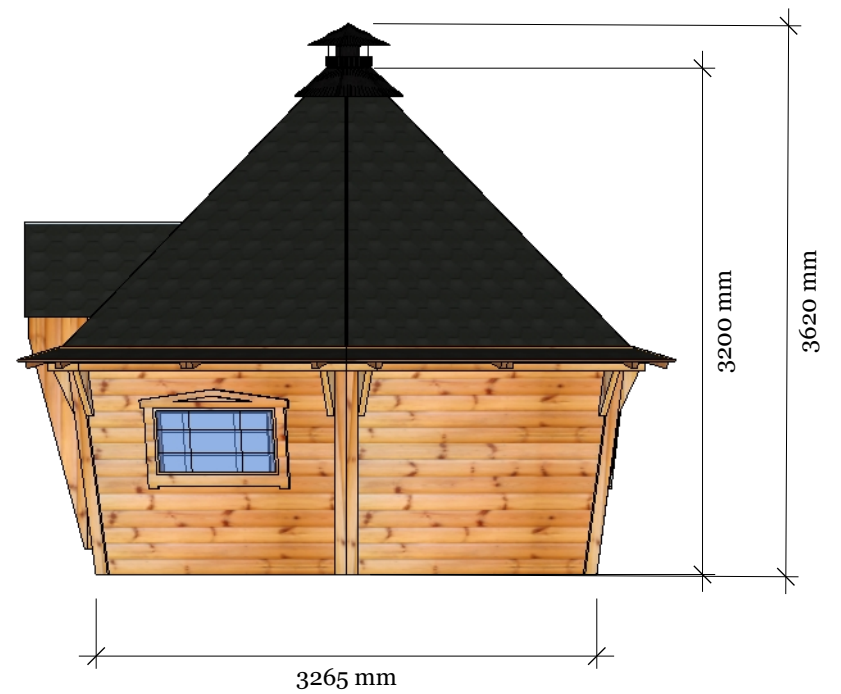

Front View

Left View

10m² BBQ Cabin

Scale

1mm:50mm (1:50)

When printed at A4.

Rear View

Right View

10m² BBQ Cabin

Scale

1mm:50mm (1:50)

When printed at A4.

Top View

10m² BBQ Cabin

Scale

1mm:50mm (1:50)