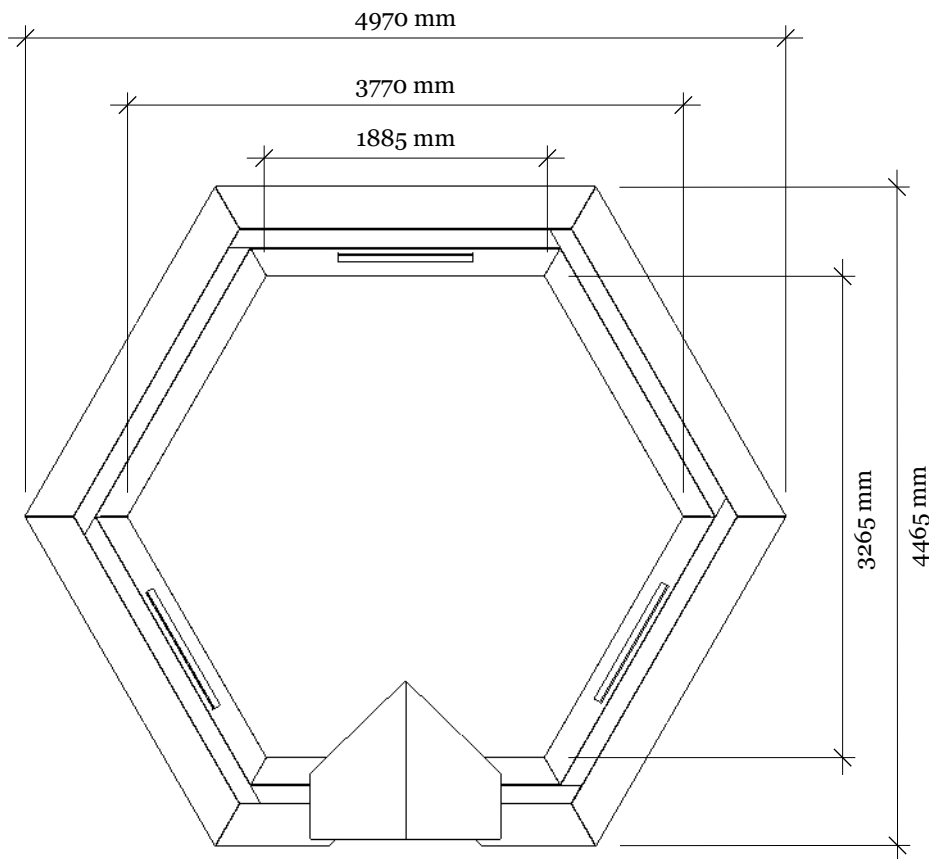

Front View

Left View

10m² BBQ Cabin

Scale

1mm:50mm (1:50)

When printed at A4.

Rear View

Right View

10m² BBQ Cabin

Scale

1mm:50mm (1:50)

When printed at A4.

Top View

10m² BBQ Cabin

Scale

1mm:50mm (1:50)

When printed at A4.