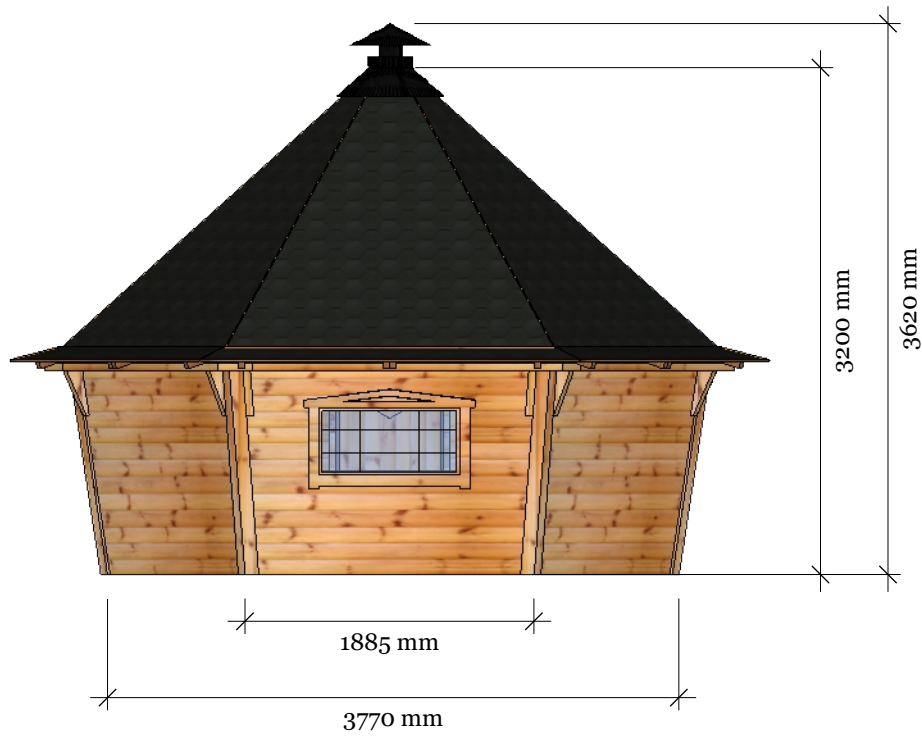

Front View

Left View

10m² BBQ Cabin

Scale

1mm:50mm (1:50)

When printed at A4.

Rear View

Right View

10m² BBQ Cabin

Scale

1mm:50mm (1:50)

When printed at A4.

Top View

10m² BBQ Cabin

Scale

1mm:50mm (1:50)