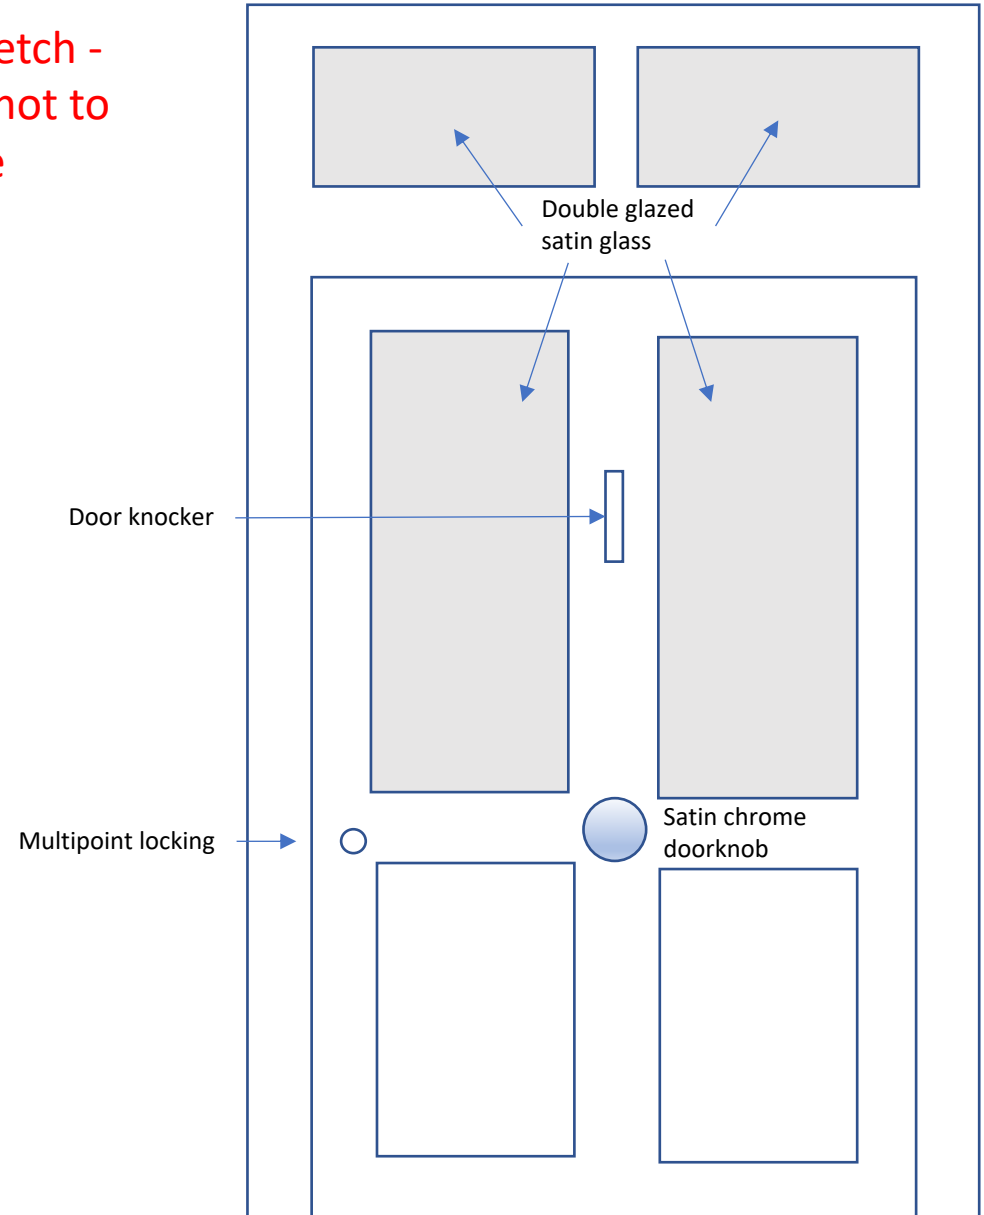

Current flush door

Layout sketch -
drawings not to
scale

Proposed four panel semi glazed door