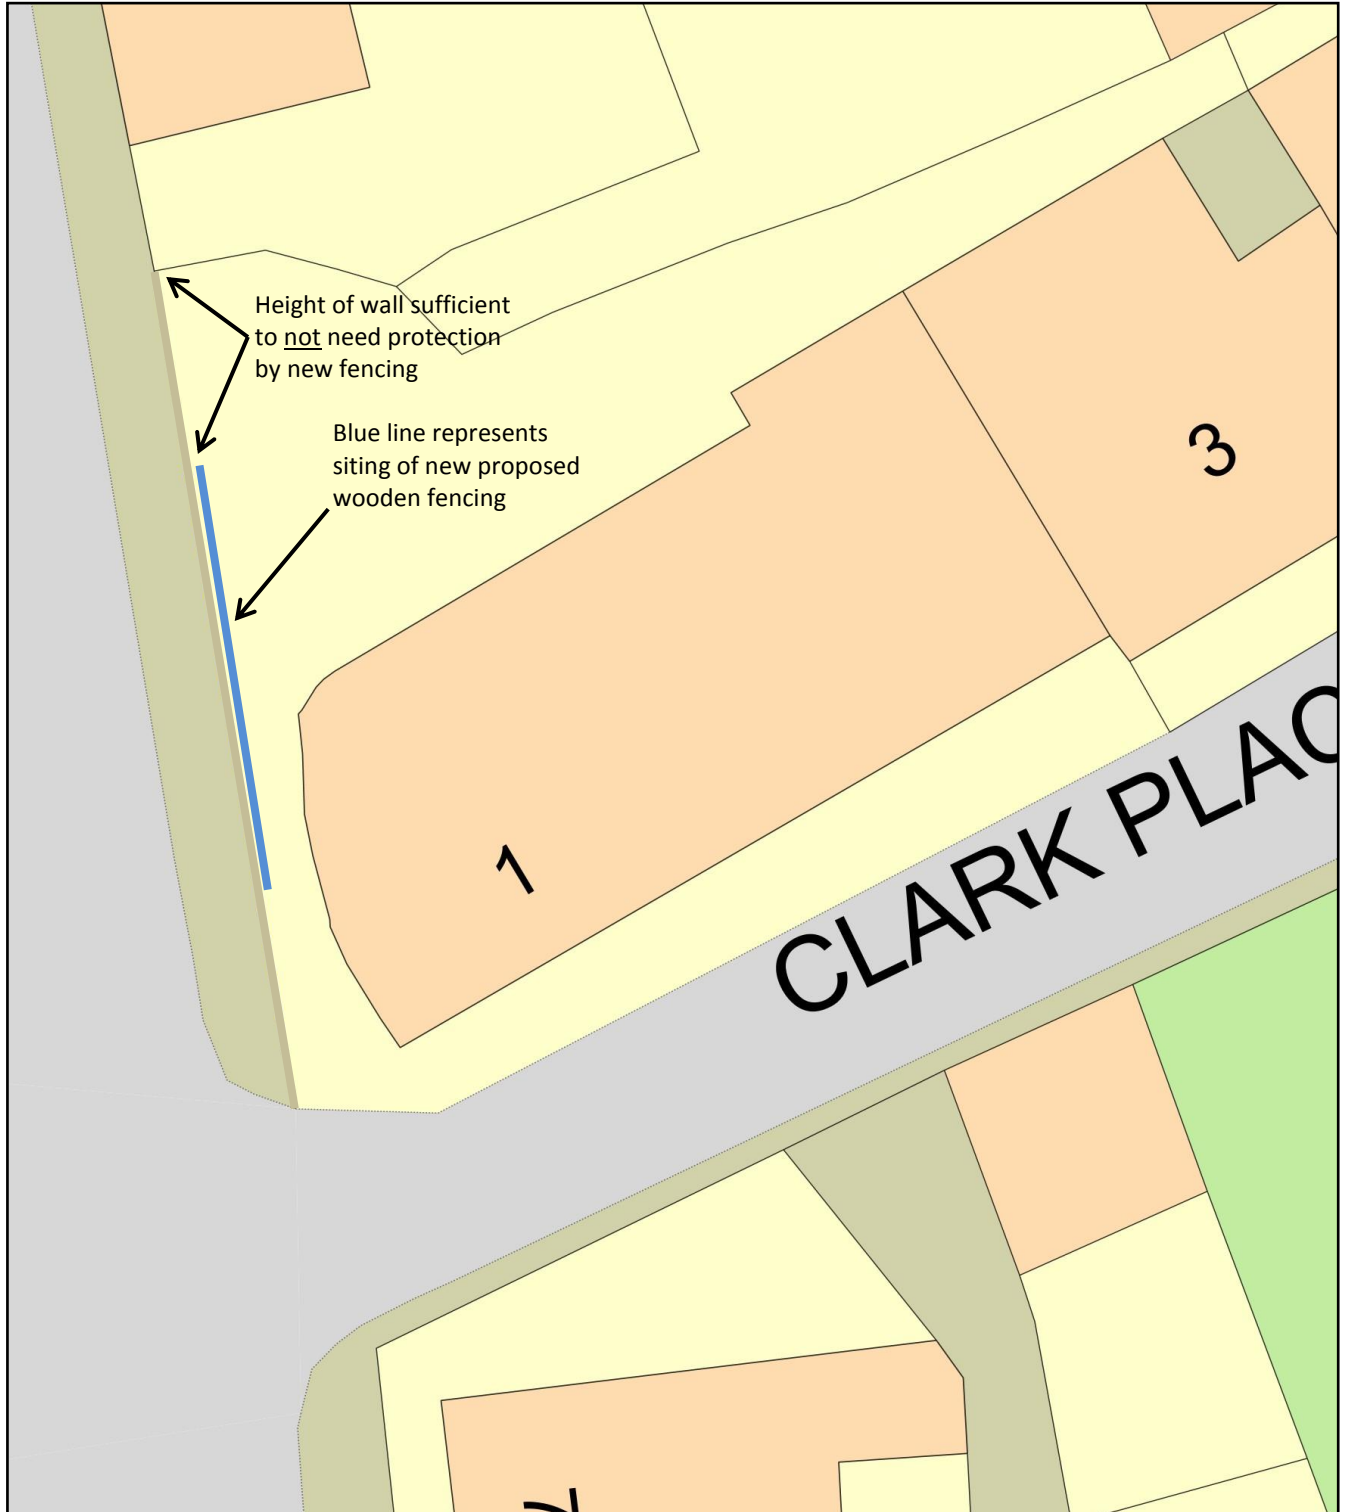

1:200 Proposed site block plan 1 Clark Place, Belford NE70 7LT

Plan Produced for: Benjamin Hulbert

Date Produced: 01 Aug 2022

Plan Reference Number: TQRQM22213110423081

Scale: 1:200 @ A4