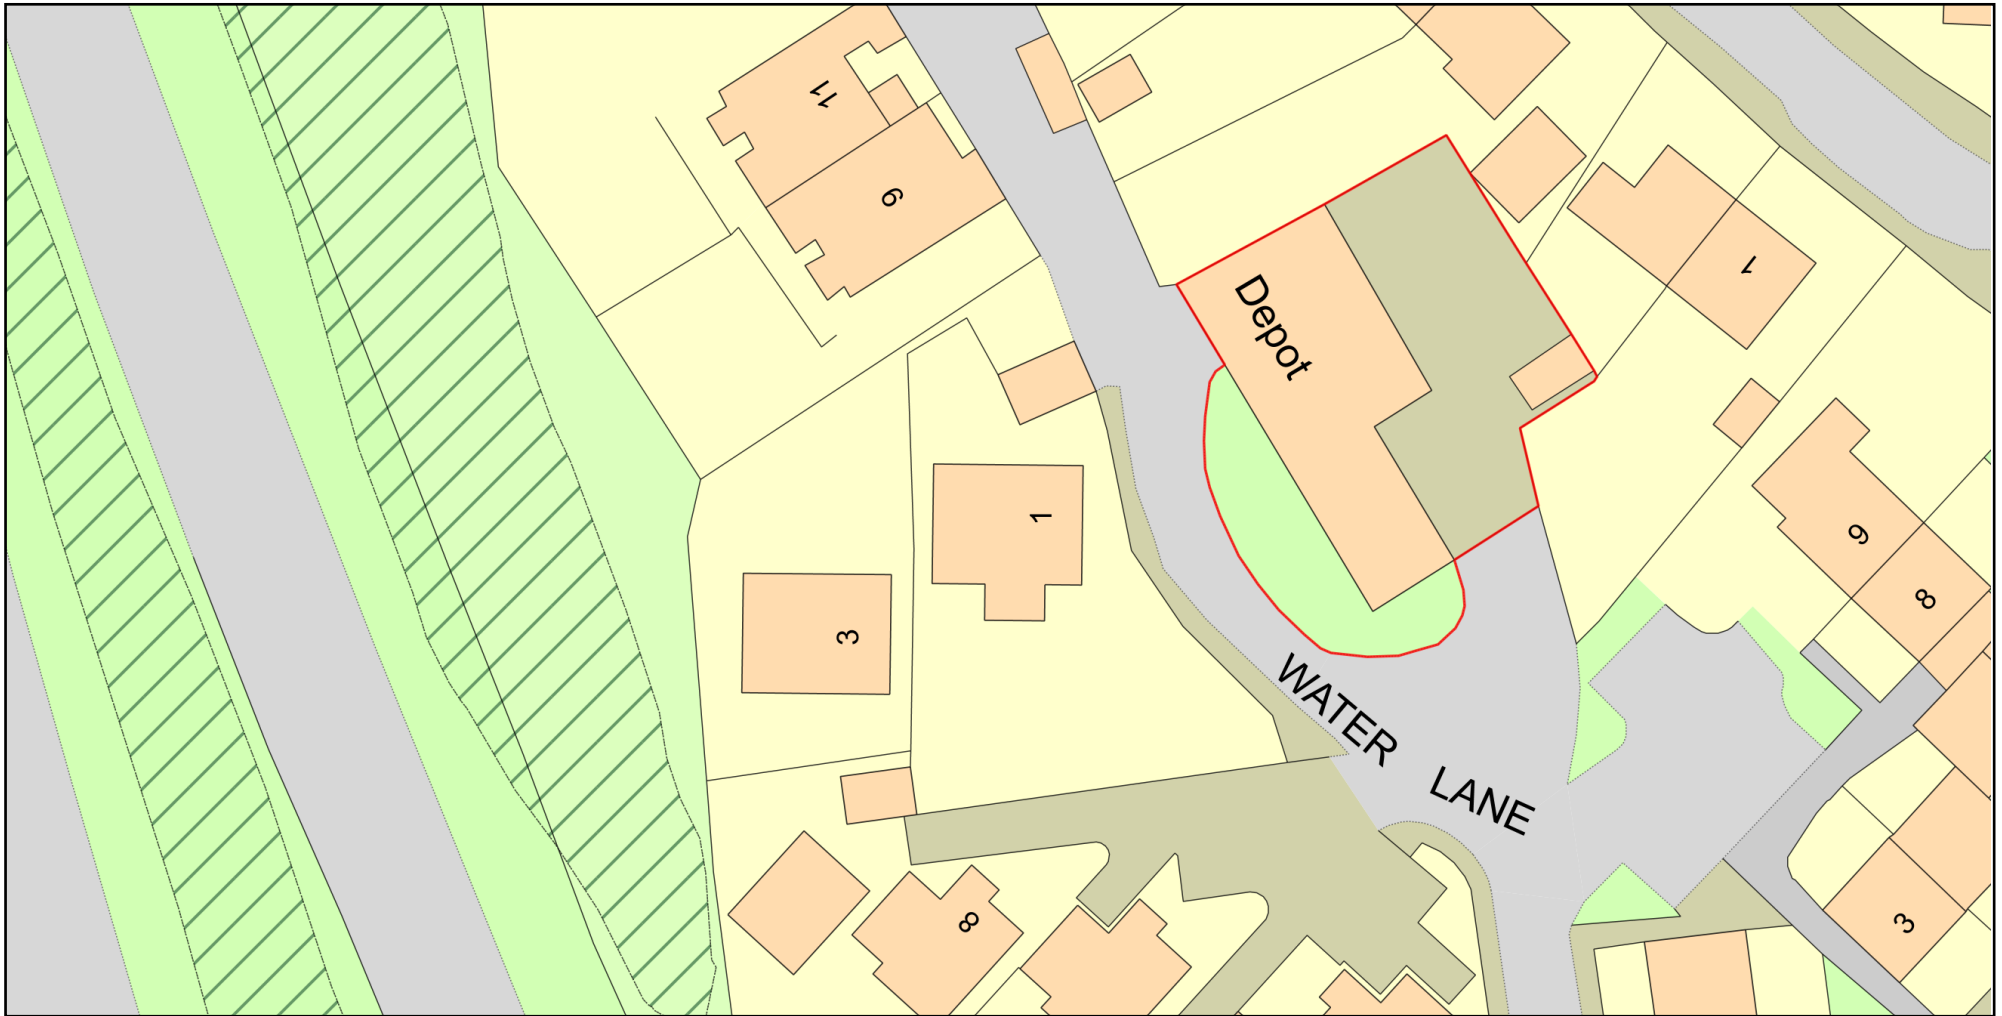

McCaw School of Dance Site Plan -The unit Water Lane Edenfield

Plan Produced for: Charlotte Ormerod

Date Produced: 08 Jun 2022

Plan Reference Number: TQRQM22159130035682

Scale: 1:500 @ A4

© Crown copyright and database rights 2021 OS 100042766