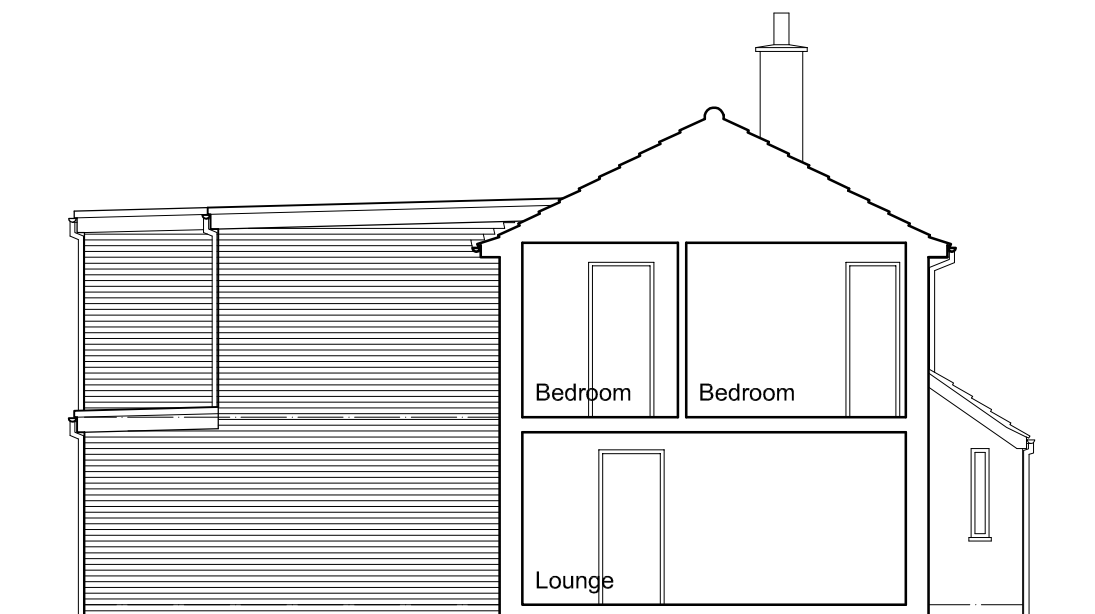

West Elevation

South Elevation

East Elevation

North Elevation / Section

revisions: \_\_\_\_\_

<p><b>Roger Adcock</b> Architectural Design Ltd.</p> <p>Sycamore House, The Street, Fritton, Norwich, Norfolk, NR15 2QT. T: 01508 218248 M: 07747 000343 E: rogeradcock@btinternet.com</p>	<p>client: <b>Ginny Painter.</b></p>
	<p>project: <b>56 Westhall, Stradbroke, Eye, Suffolk, IP21 5HP.</b></p>
	<p>drawing: <b>Proposed Elevations.</b></p>
	<p>scale @ A3: <b>1:100.</b></p>
	<p>drawing number: <b>2207 - 04.</b></p>