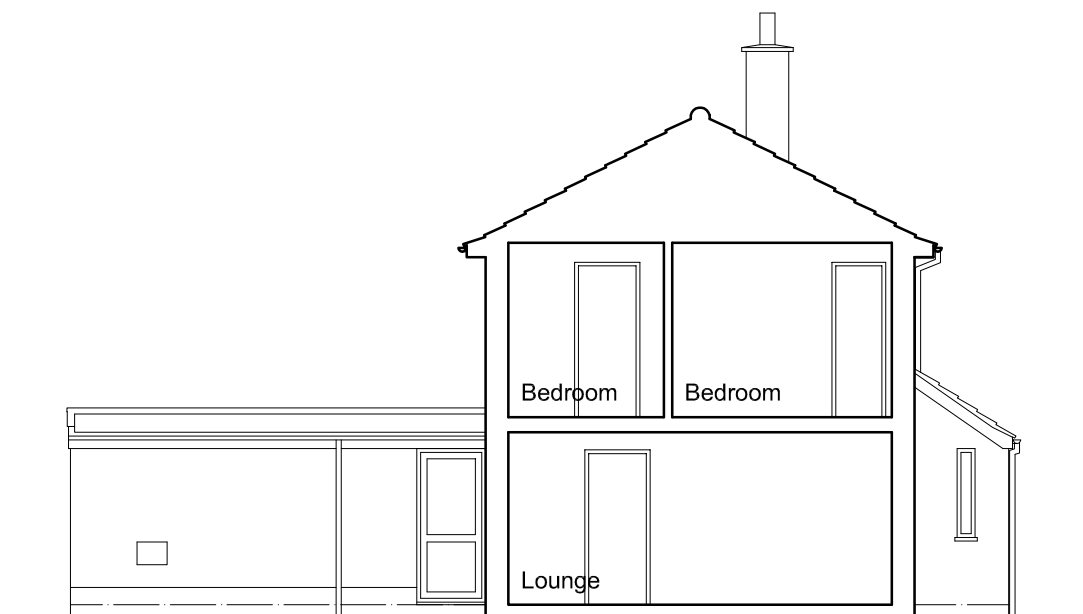

West Elevation

South Elevation

East Elevation

North Elevation / Section

revisions:

<p>Roger Adcock Architectural Design Ltd.</p> <p>Sycamore House, The Street, Fritton, Norwich, Norfolk, NR15 2QT. T: 01508 218248 M: 07747 000343 E: rogeradcock@btinternet.com</p>	<p>client: Ginny Painter.</p>
	<p>project: 56 Westhall, Stradbroke, Eye, Suffolk, IP21 5HP.</p>
	<p>drawing: Existing Elevations.</p>
	<p>scale @ A3: 1:100.</p>
<p>drawing number: 2207 - 02.</p>	