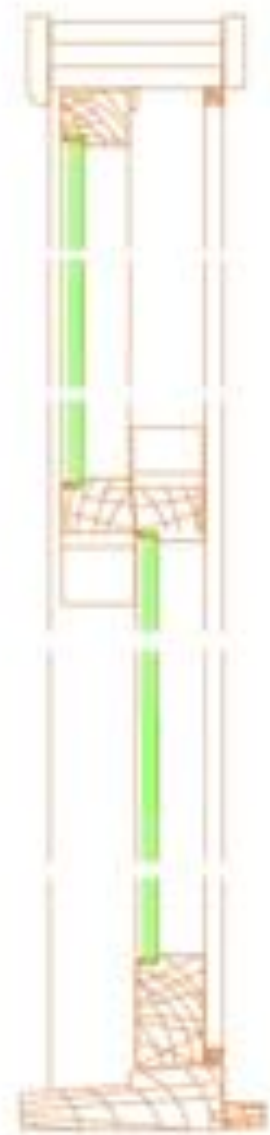

**New Window Design**

**Horizontal Section  
'C' - 'C'**

**Vertical Section  
'A' - 'A'**

Double glazed sliding sash window. Double glazed clear safety glass & hardwood frames.