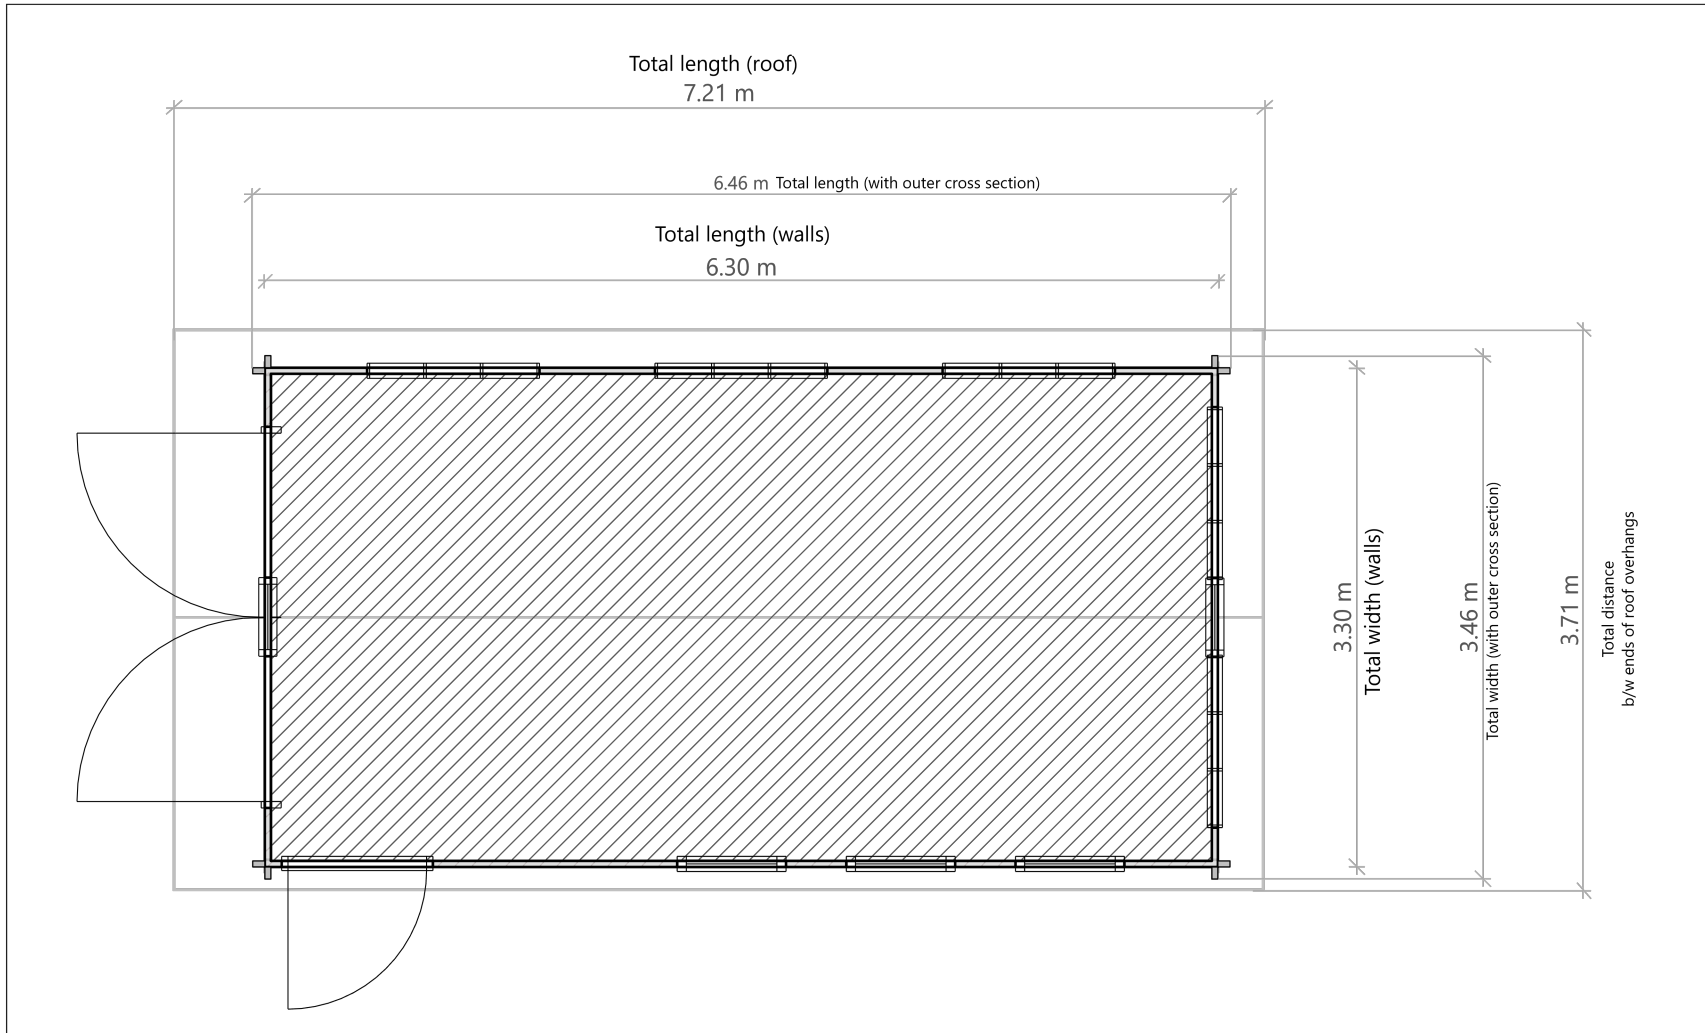

Application for Shed Installation at 2 Hardhill
Steading, Hatton, Peterhead

Floor Plan

Scale 1:50, paper size: A4