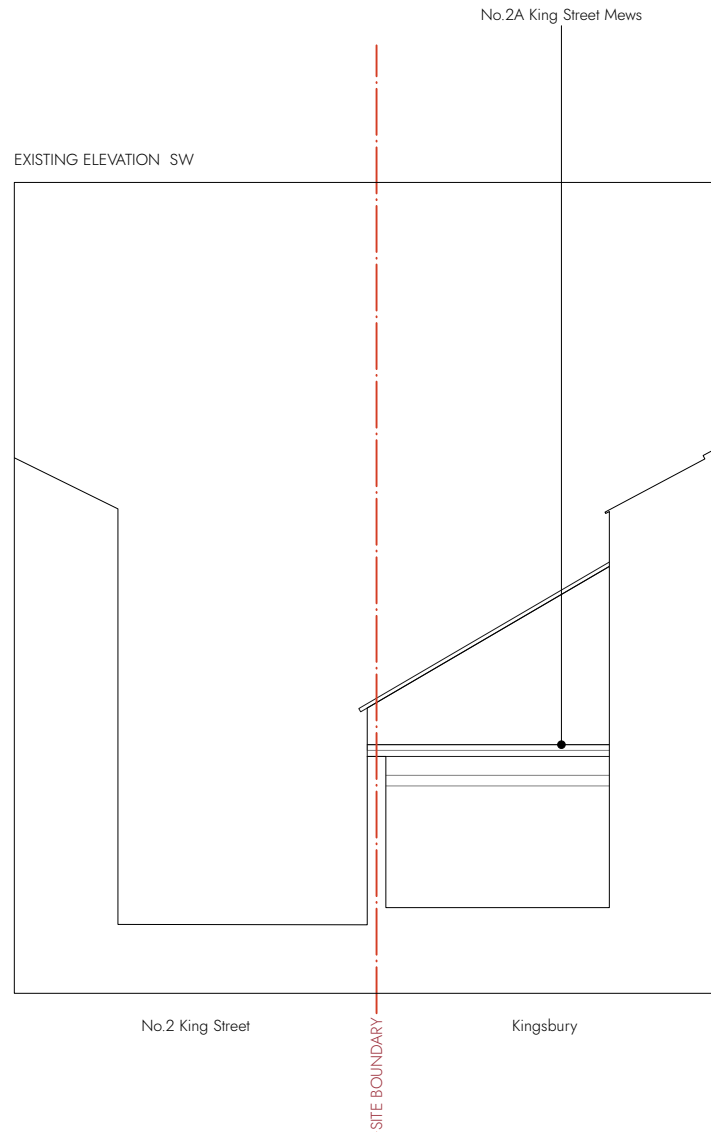

- 1. White Rendered Brick
- 2. Brick

STUDIO BACK LTD

OFFICE ADDRESS:
Kingsbury, King Street,
East Finchley, London,
UK, N2 8DY

PROJECT ADDRESS:
No.2, King Street,
East Finchley, London,
UK, N2 8DY

REVISIONS:
A 10/08/2022 Issued For Planning

SCALE BAR: 0m 1m 2m 5m 10m

SCALE: 1:100
FIRST ISSUED: 10/08/2022

SIZE: ISO A3

2 King Street
SHEET NO.

— · — · — Site Boundary

Existing Elevations

2102
PL105