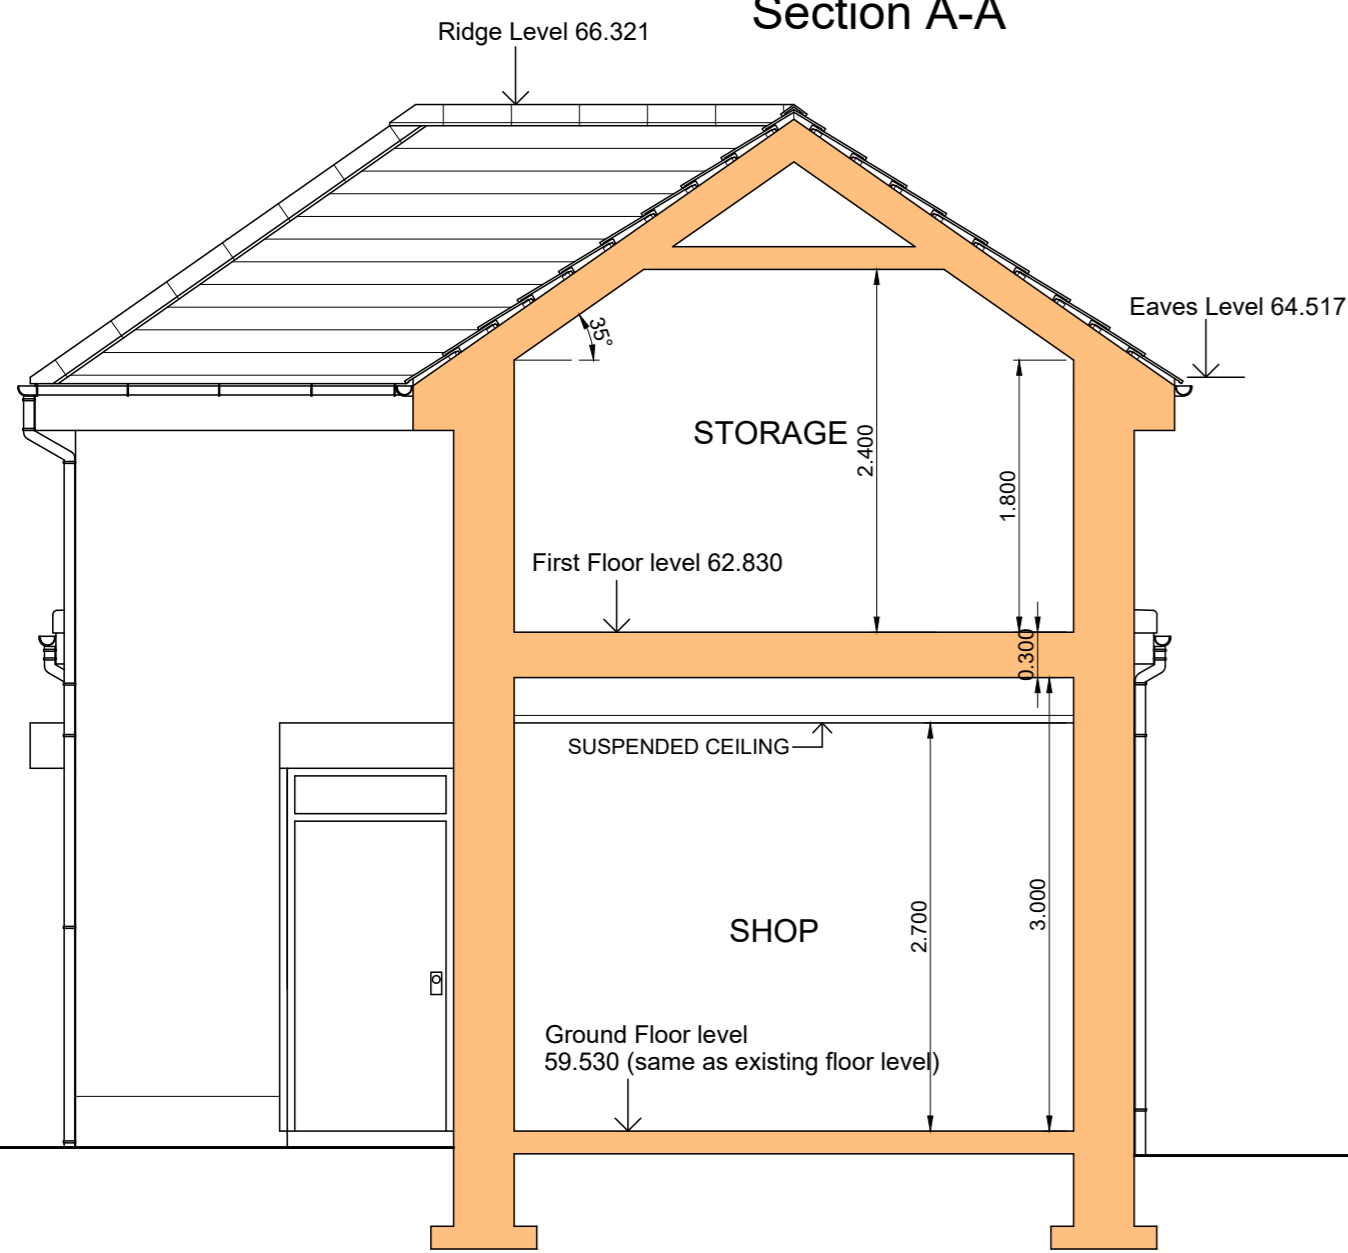

Section A-A

Section B-B

PROPOSED SECTIONS

SCALE 1:50 @ A2

Section C-C

Proposed Replacement Shop Unit

Port Paper Shop, Elphinstone Road, Port Elphinstone, Inverurie, AB51 3RN

for: H.M. Singh Enterprises

Proposed Sections

project:	drawing:	revision:	A	First issue	8/7/22
D99	37	B	B	General update	9/8/22
date:	July 2022				
status:	Planning				
ref:	D99-PL-r1				

Tel: 01224 443131 info@deemountdesign.co.uk www.deemountdesign.co.uk