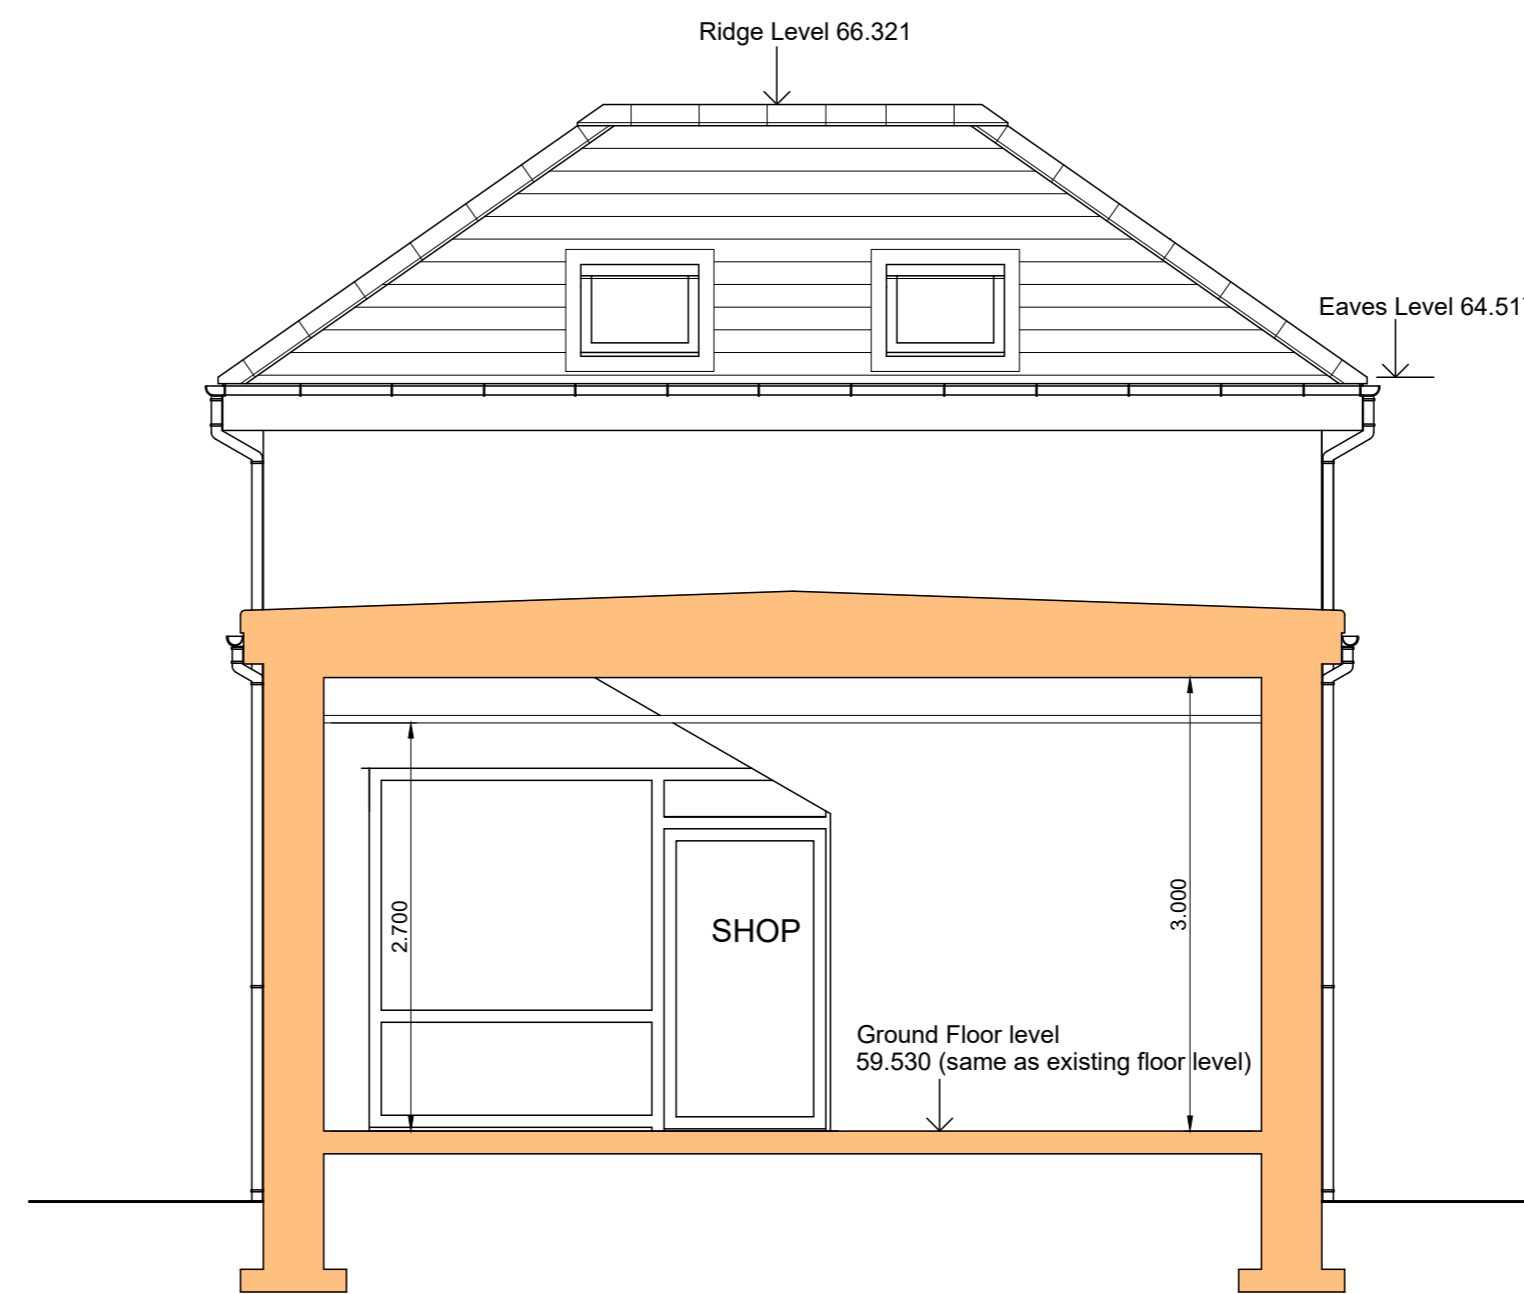

Section A-A

Section B-B

PROPOSED SECTIONS

SCALE 1:50 @ A2

Section C-C

Proposed Replacement Shop Unit

Port Paper Shop, Elphinstone Road, Port Elphinstone, Inverurie, AB51 3RN

for: H.M. Singh Enterprises

Proposed Sections

project:	drawing:	revision:	A	First issue	8/7/22
D99	37	B	B	General update	9/8/22
date:	July 2022				
status:	Planning				
ref:	D99-PL-r1				

Tel: 01224 443131 info@deemountdesign.co.uk www.deemountdesign.co.uk