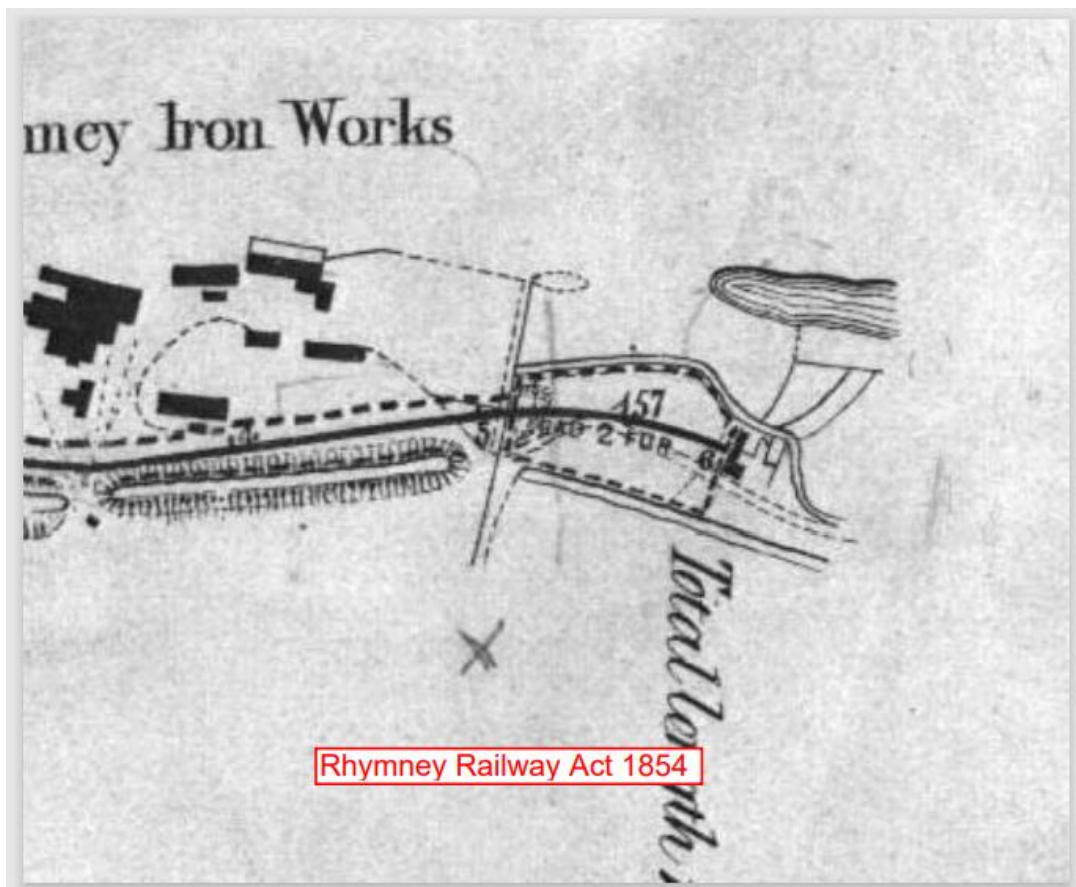

Rhymney Railway (Northern Lines) Act 1864

Reproduced from the Ordnance Survey Map with permission of the controller of Her Majesty's Stationery Office. Crown Copyright. Licence No: 0100040562

LIMITS OF DEVIATION

EXTENT OF;-  
RHYMNEY RAILWAY (NORTHERN LINES) ACT 1864

EXTENT OF;-  
RHYMNEY RAILWAY ACT 1854

Centre of Map Window (E.N): 311137 , 207435

<b>RHYMNEY</b>	
Plot Scale	1:2500
Plot Date	30/1/2012
	
Output Created from the GI Portal - A4 Landscape	