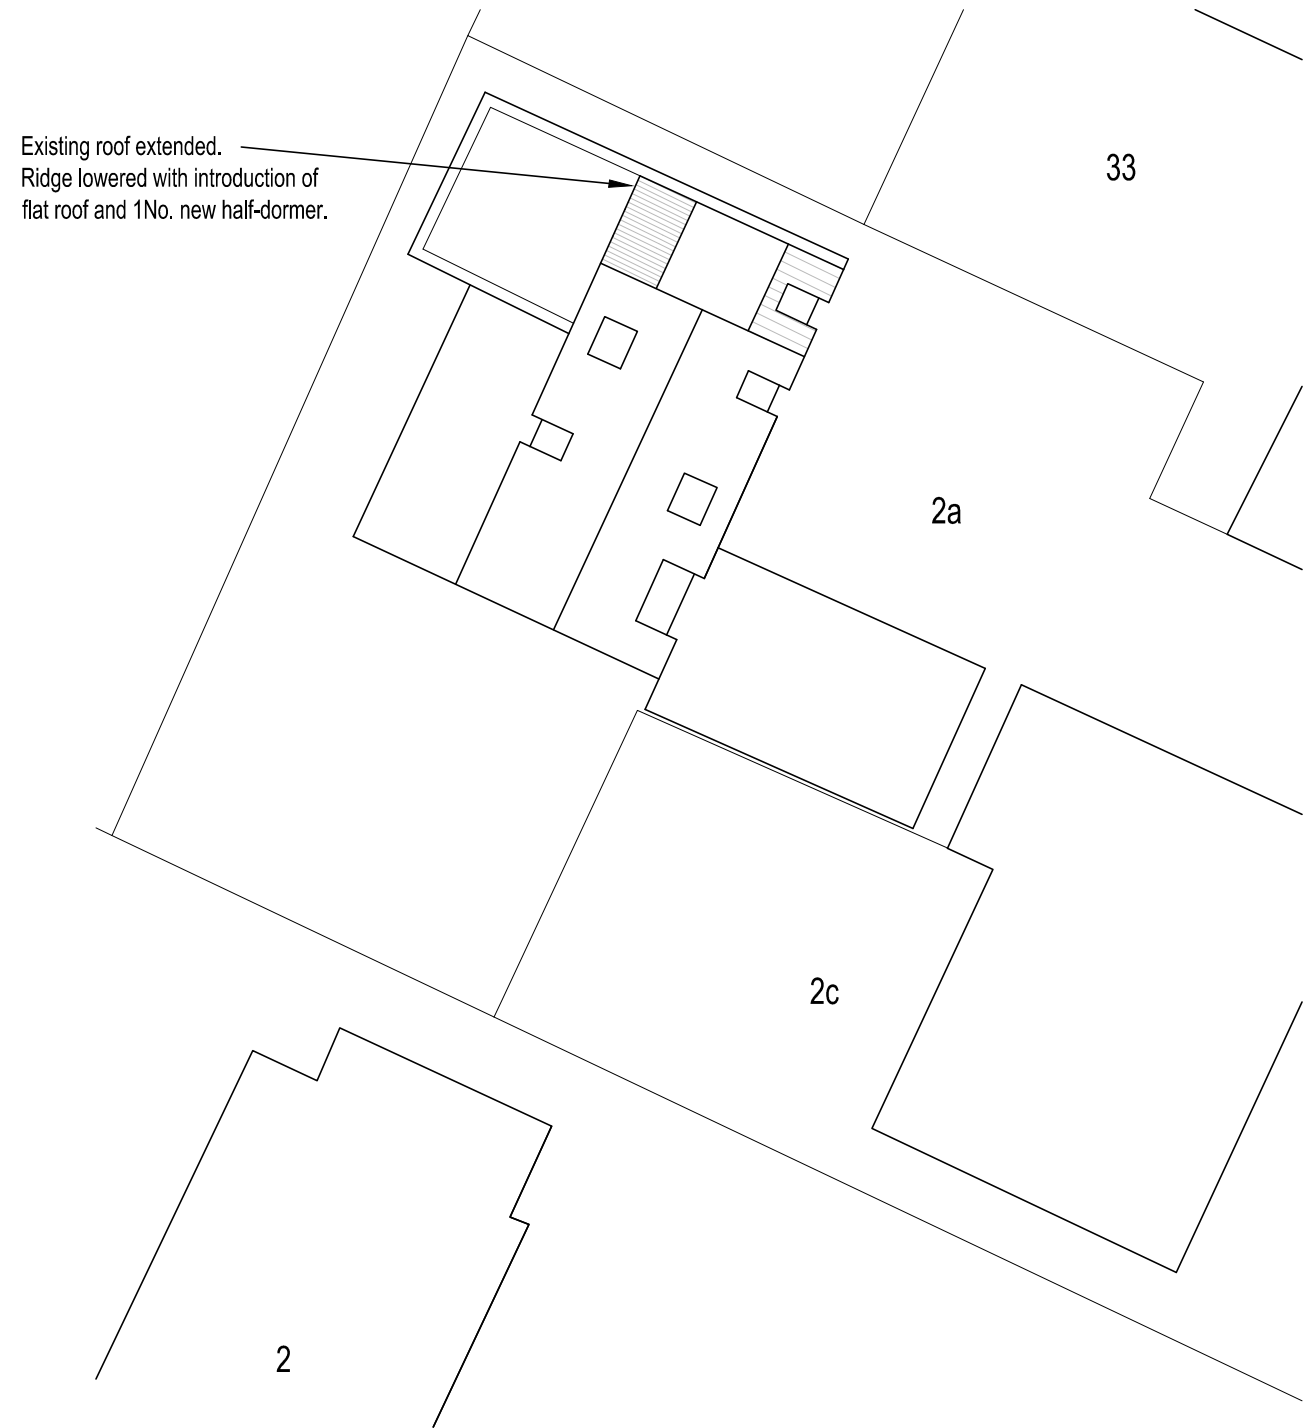

EXISTING BLOCK PLAN

PROPOSED BLOCK PLAN

1	For Planning Submission	03/07/22	LJM
Rev.	Description.	Date.	Initials

MAIDMENT PROJECT MANAGEMENT LTD

Site/House Type: Jacobs Lodge, 2b Sixty Acres Close, Failand

Drg Title: Existing & Proposed Block Plans

Scale: 1:200 @ A3 Date: 03/04/22 Drawn: LJM

Drawing No: **PL1-02** Revision: **1**