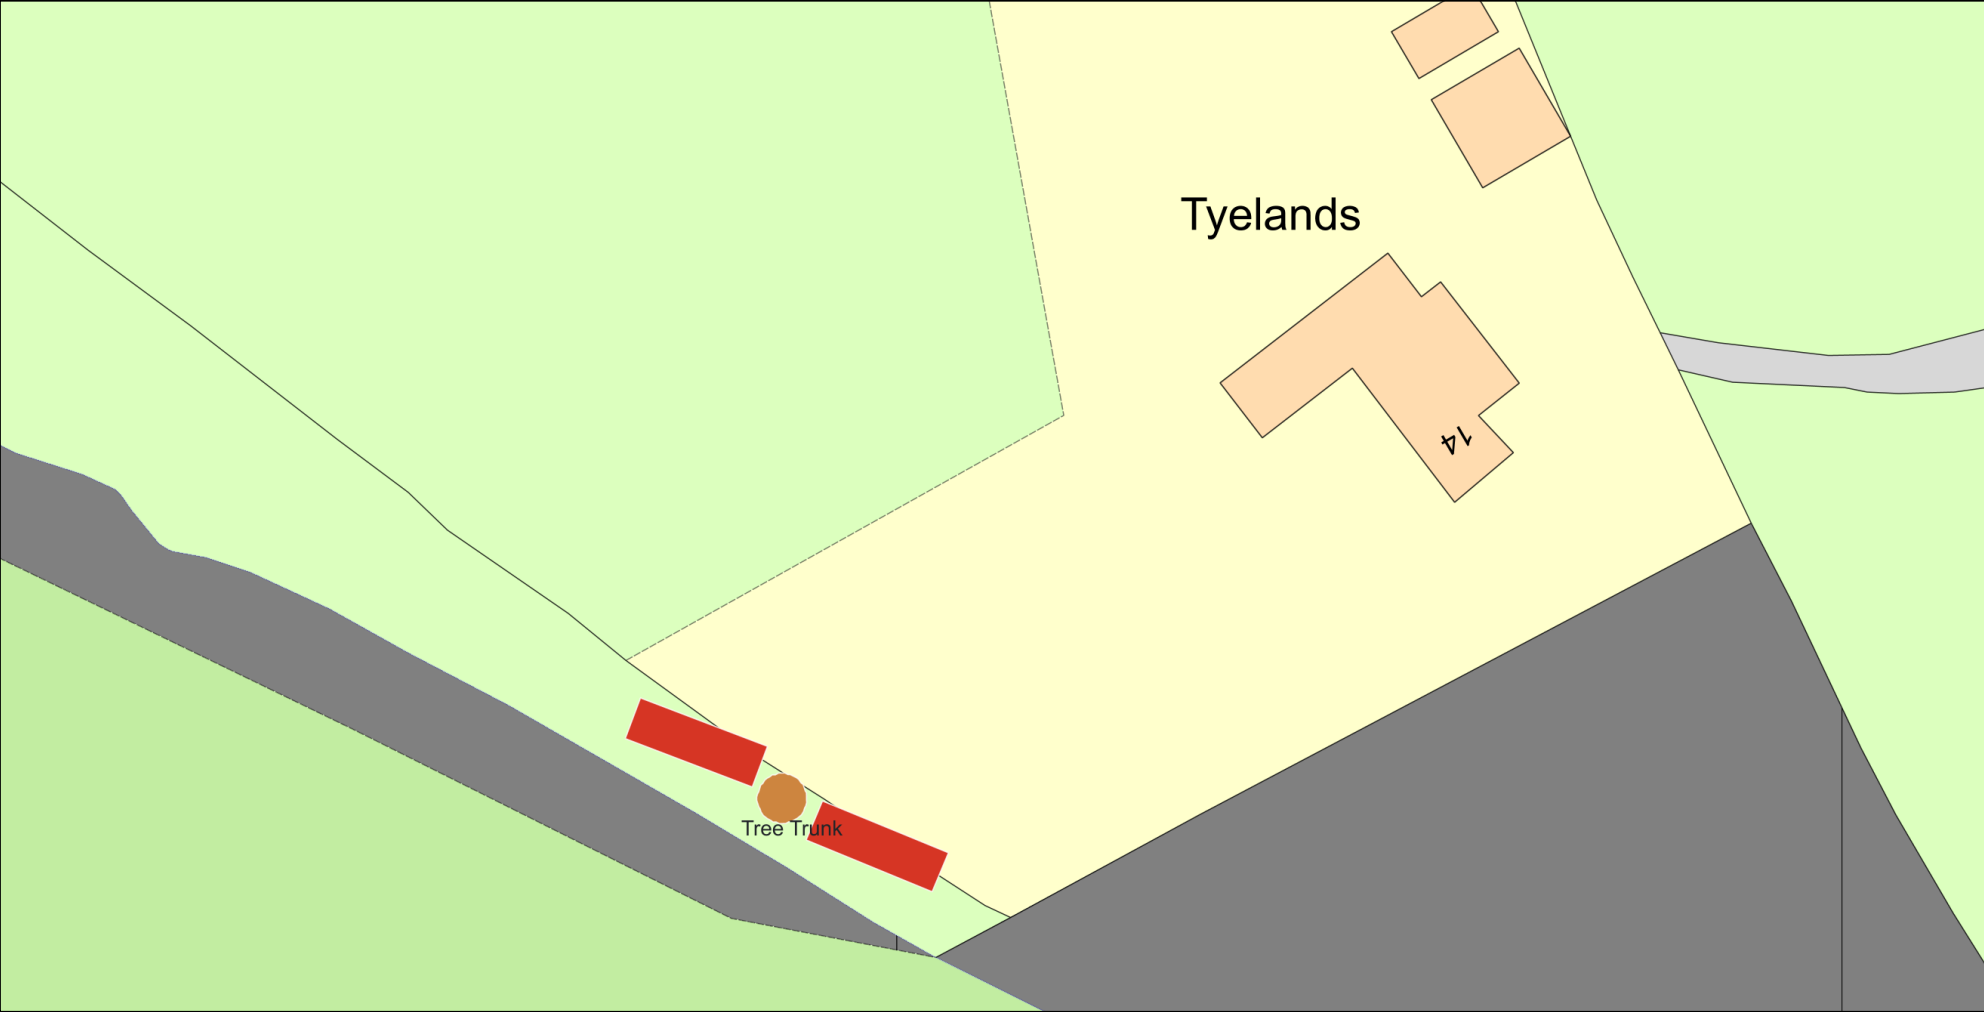

Tyelands Site Plan

Plan Produced for: McKelvie
Date Produced: 01 Aug 2022
Plan Reference Number: TQRQM22213152912807
Scale: 1:500 @ A4

© Crown copyright and database rights 2021 OS 100042766