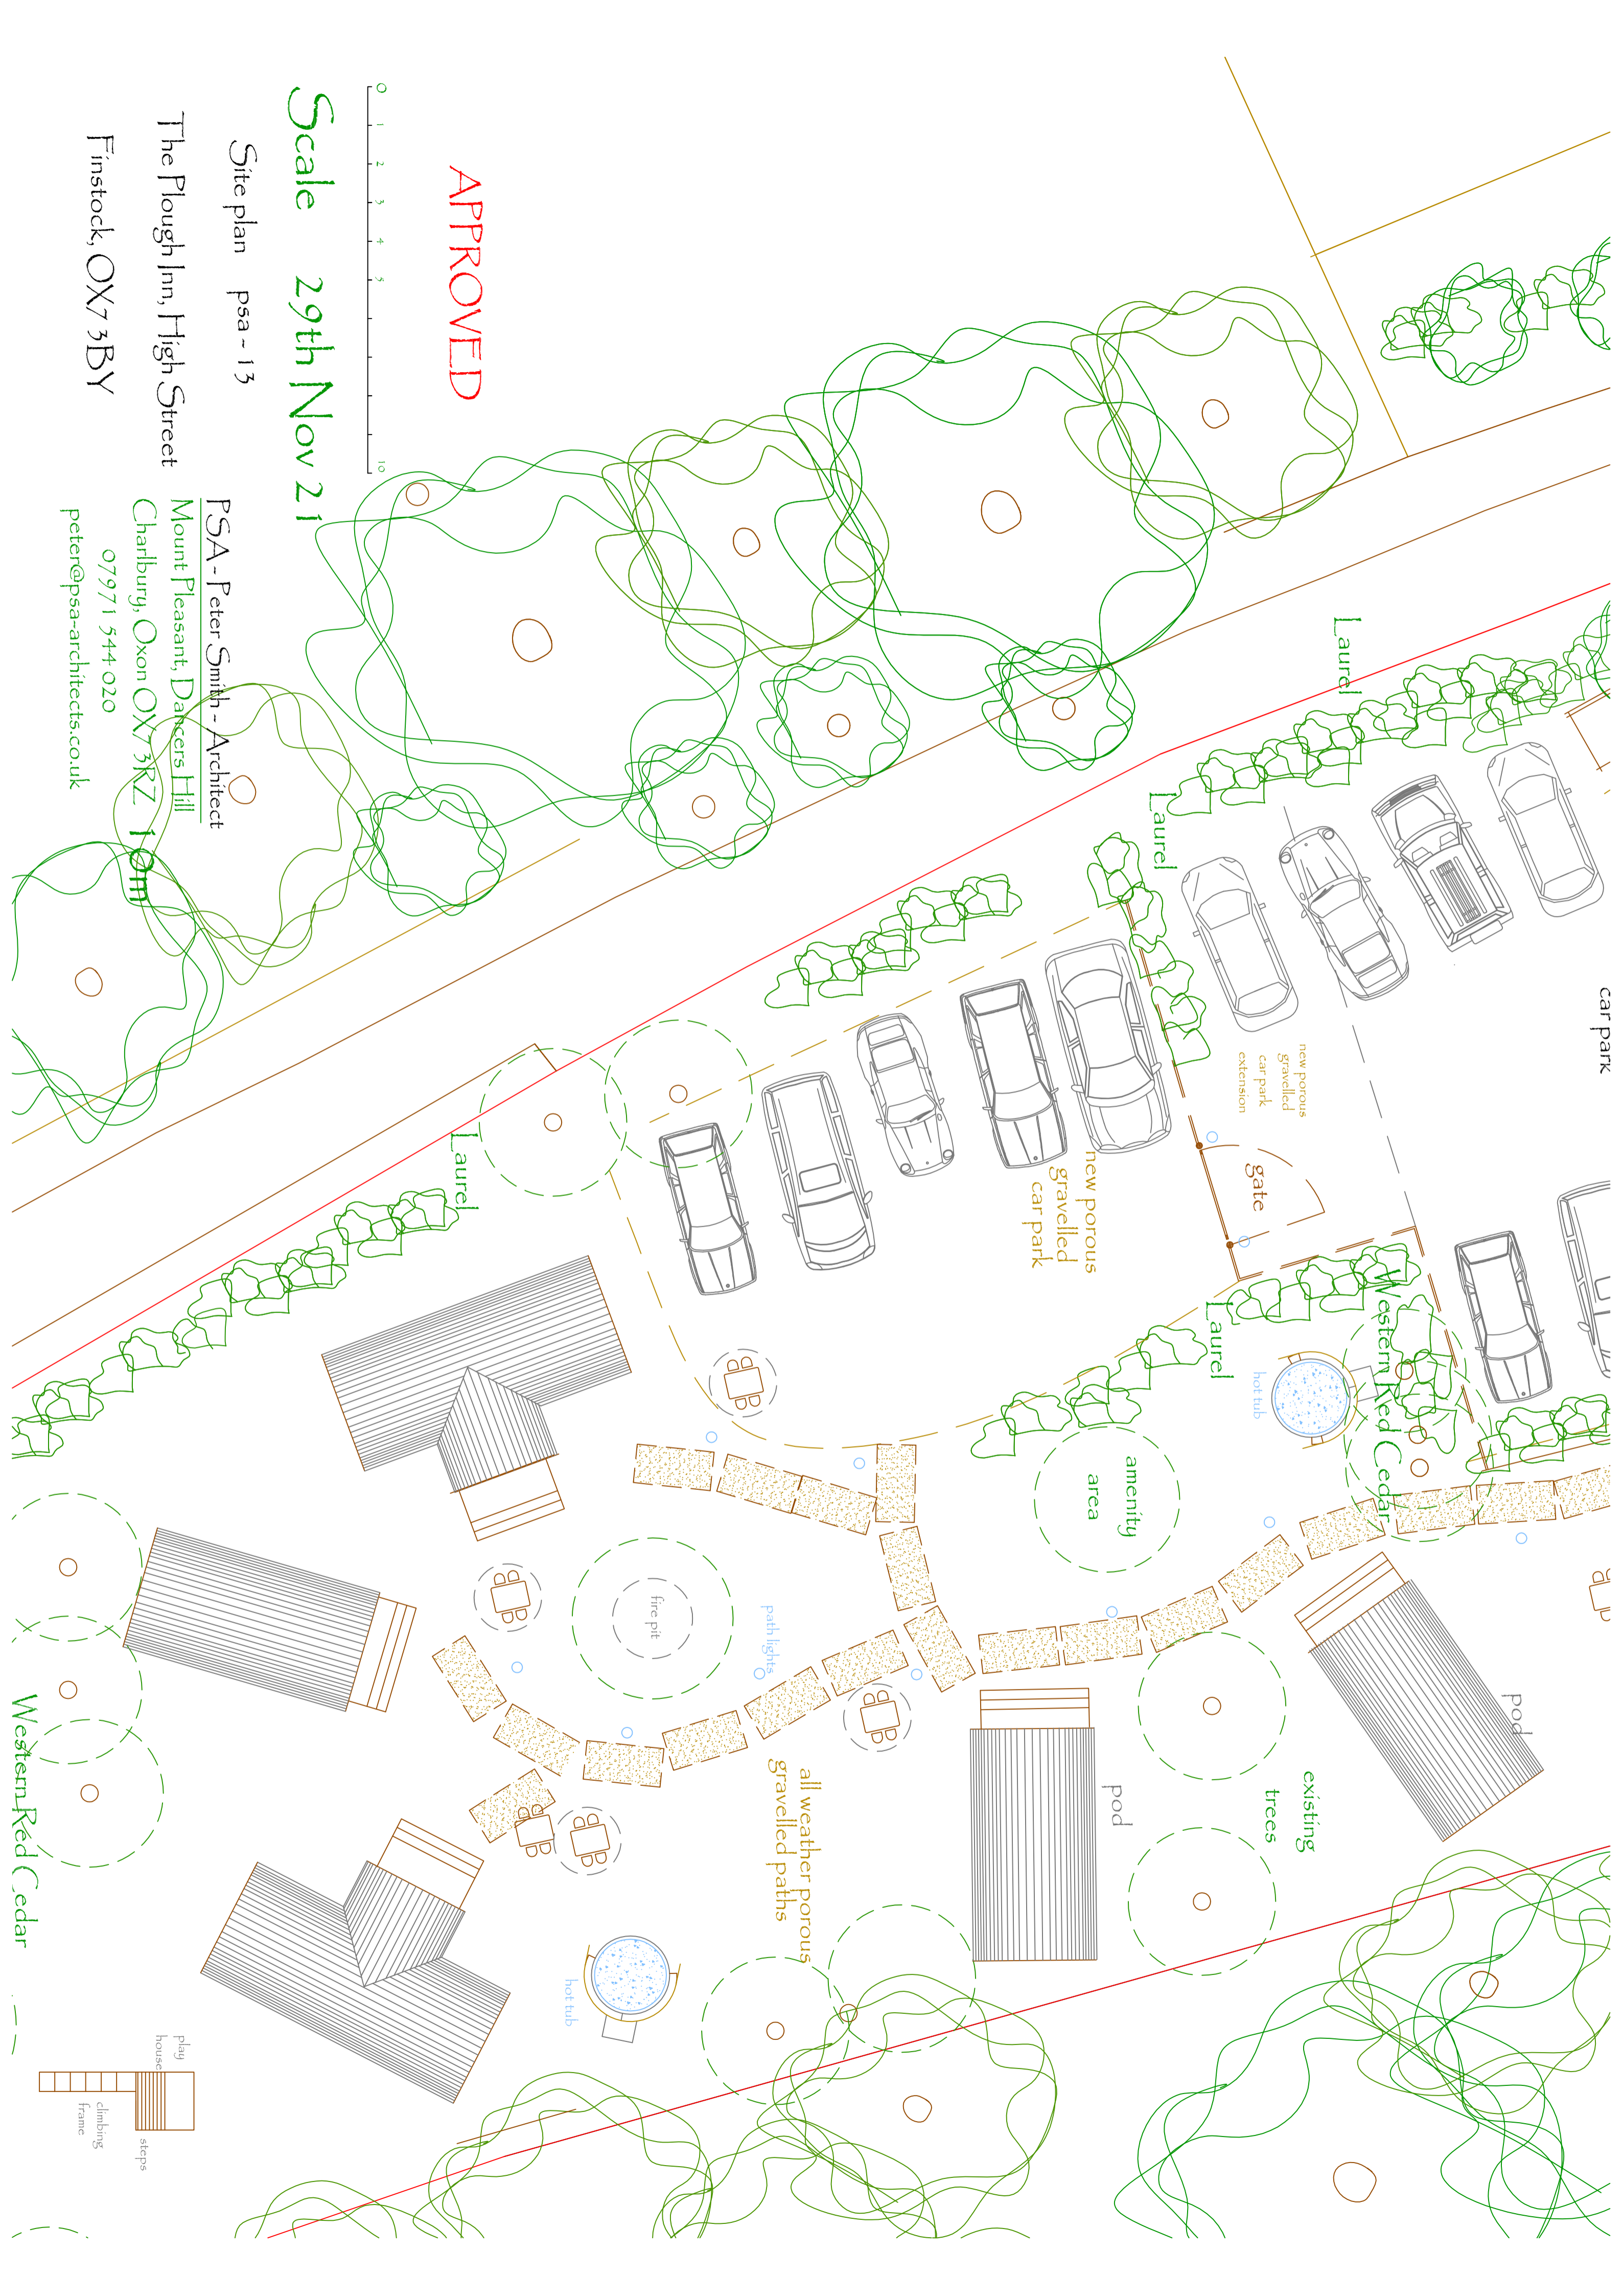

APPROVED

Scale 29th Nov 21

Site plan psa - 13

The Plough Inn, High Street

Finstock, OX7 3BY

PSA - Peter Smith - Architect

Mount Pleasant, Dancers Hill

Charlbury, Oxon OX7 3RZ 10m

07971 544 020

peter@psa-architects.co.uk

car park

new porous gravelled car park extension

new porous gravelled car park

gate

amenity area

hot tub

Western Red Cedar

pod

existing trees

pod

all weather porous gravelled paths

path lights

fire pit

hot tub

play house

climbing frame

steps

Western Red Cedar