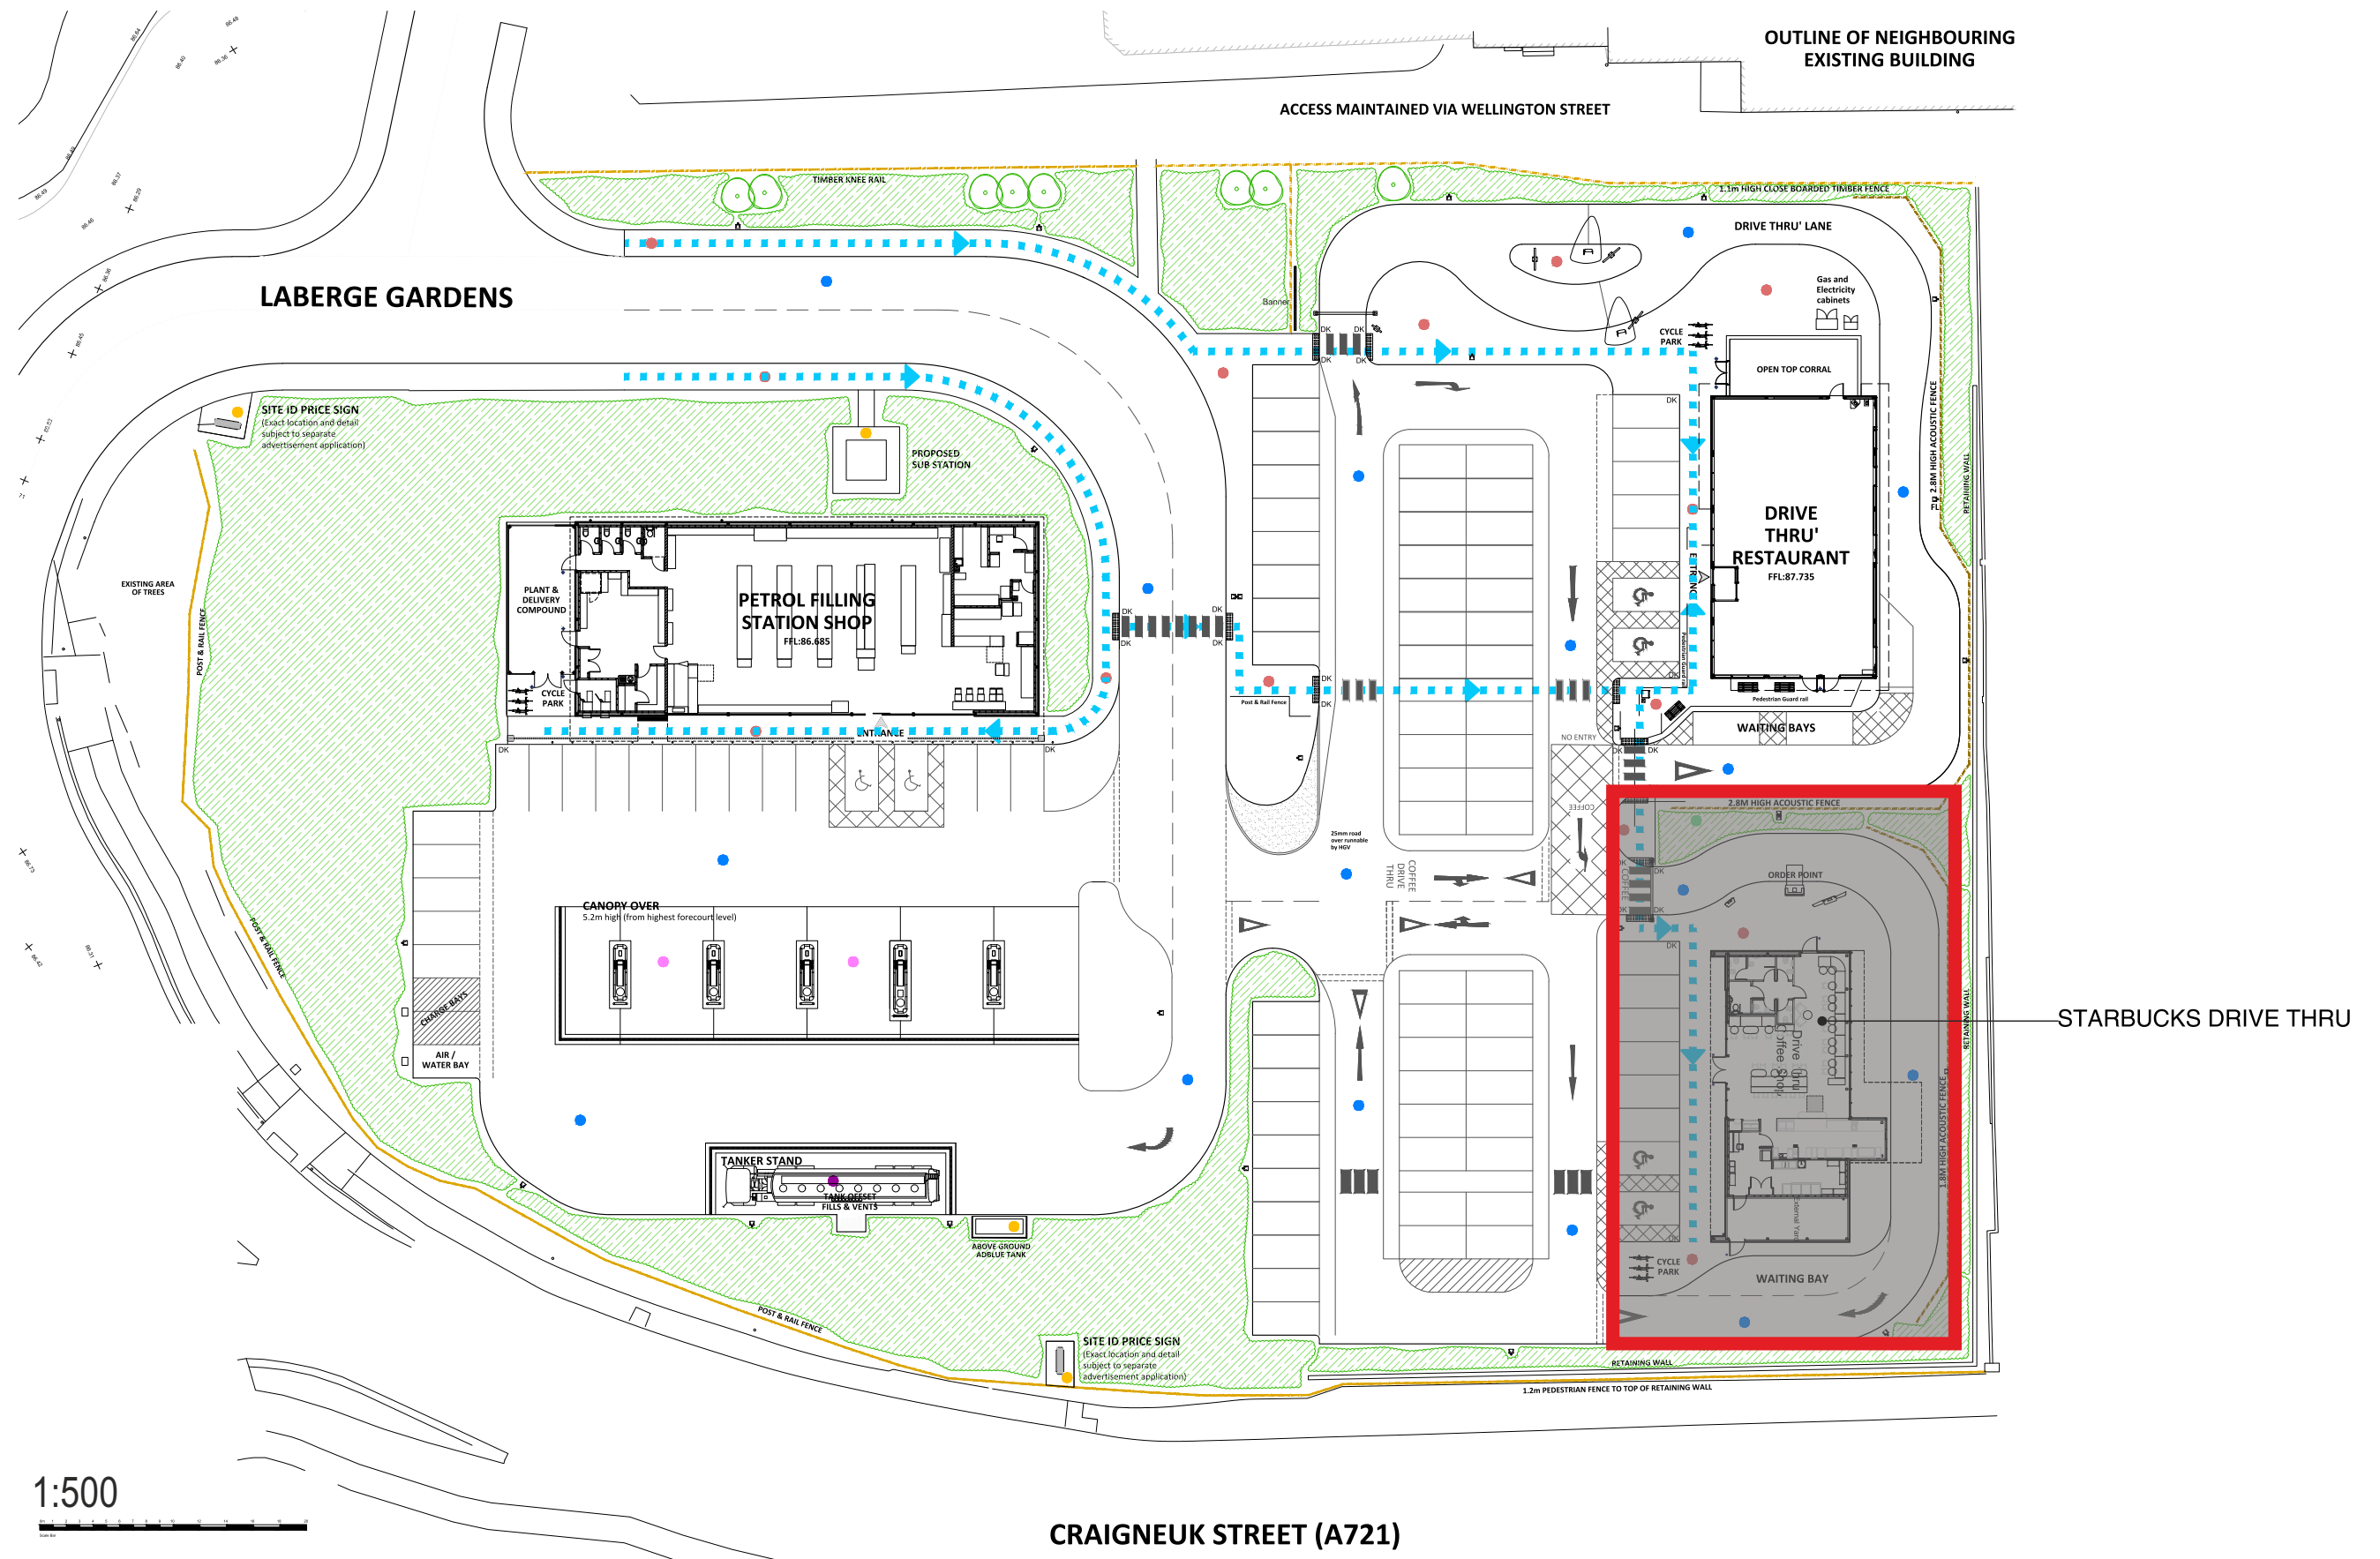

PROPOSED STARBUCKS DRIVE THRU, CRAIGNEUK ST, WISHAW, MOTHERWELL ML1 2NT

1:500