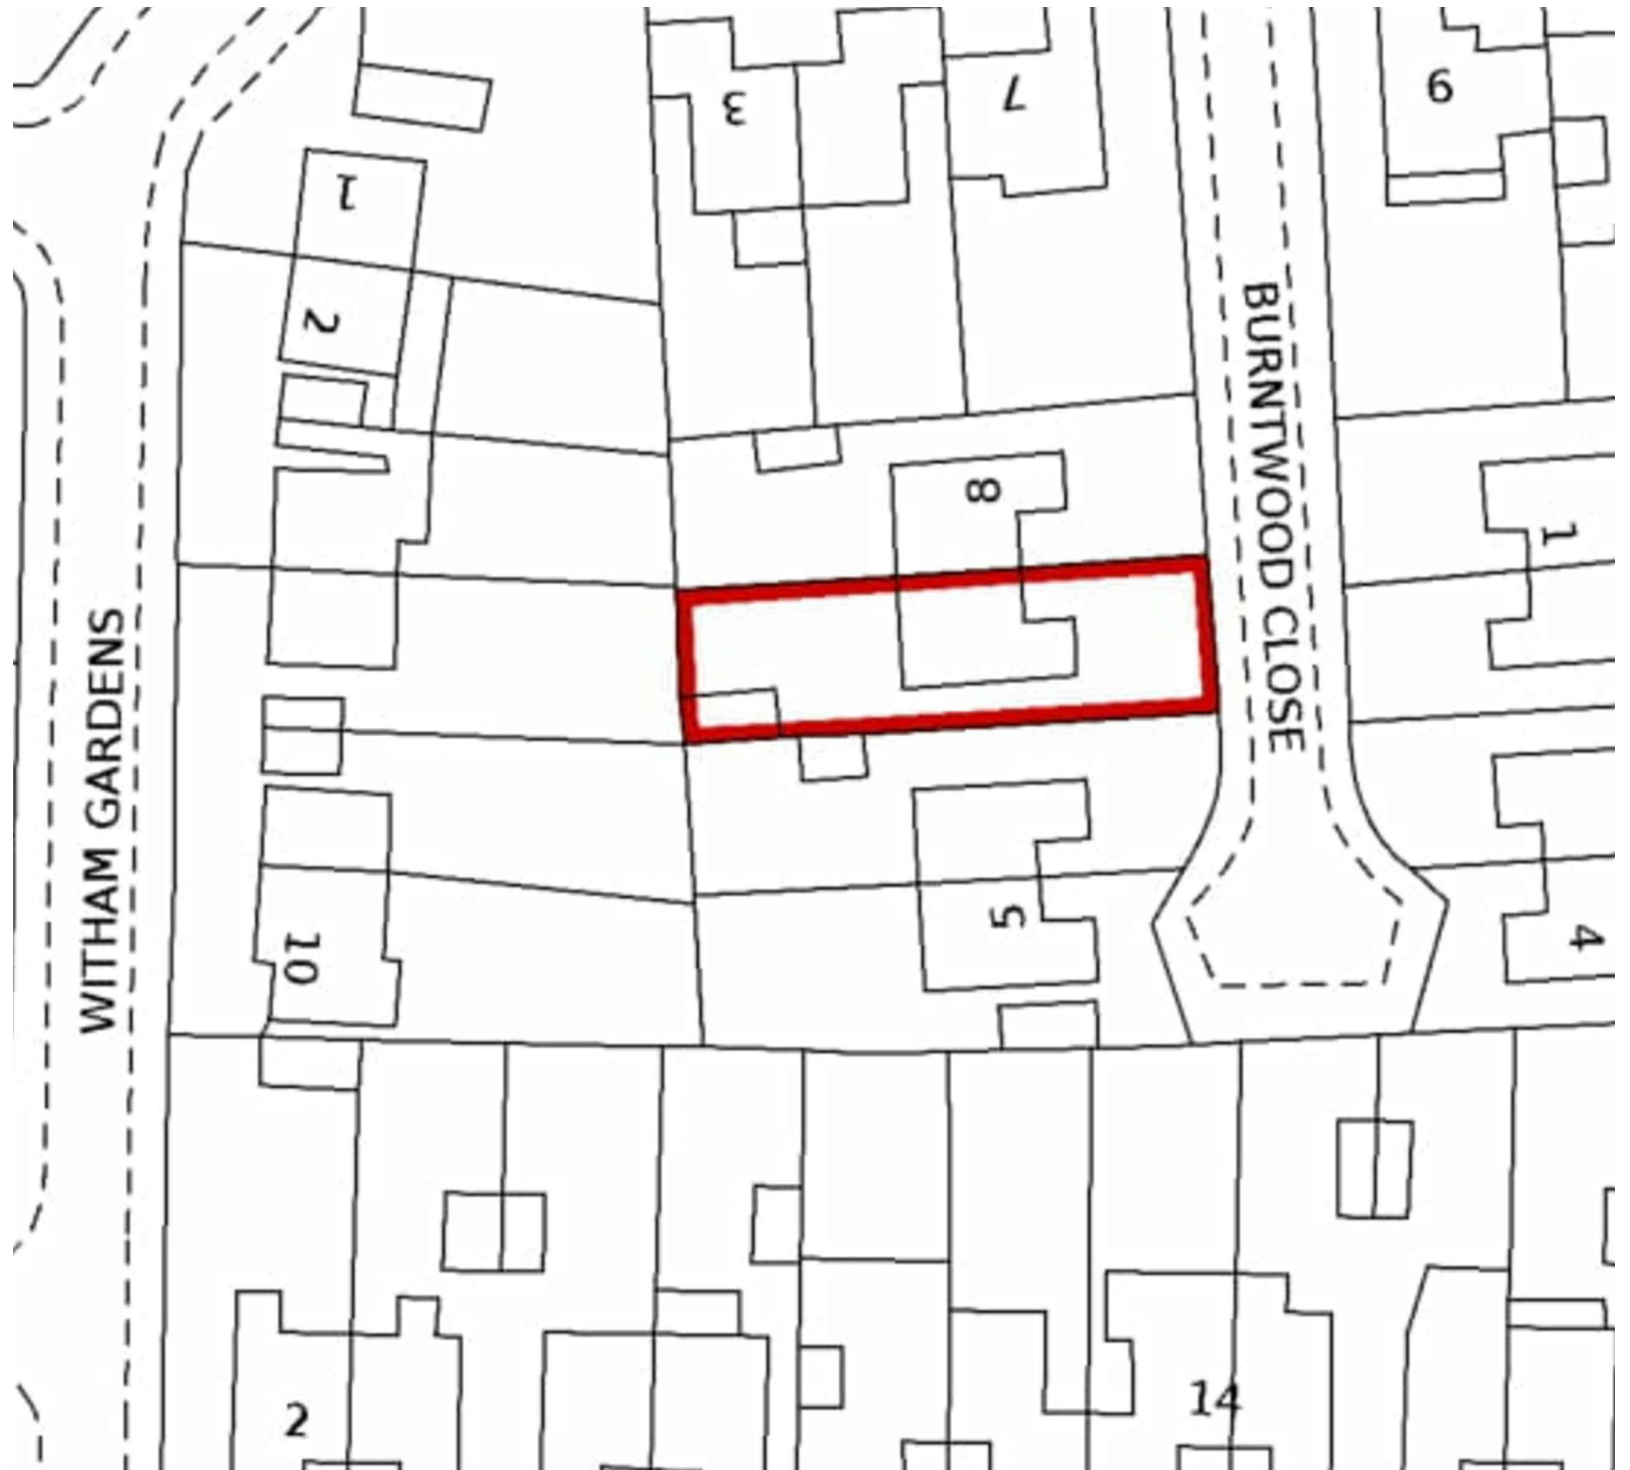

NORTH

LOCATION PLAN

SCALE 1=1250

BLOCK PLAN

SCALE 1=500

Empty table for notes or additional information.

Revisions		

MR LUIS OVIEDO
Project: Single storey extension @ 7 Burntwood Close, West Horndon, Brentwood, Essex CM13 3NN
Drawing: Location And Block Plan

LOTUS
plan design build ltd
86-90 Paul Street, London EC2A 4NE
mobile: 07916 314840
e-mail: info@lotusplans.co.uk

Date: JULY 2022	Project No:
Scale: 1:100@A3	Drawing No: PL- 01