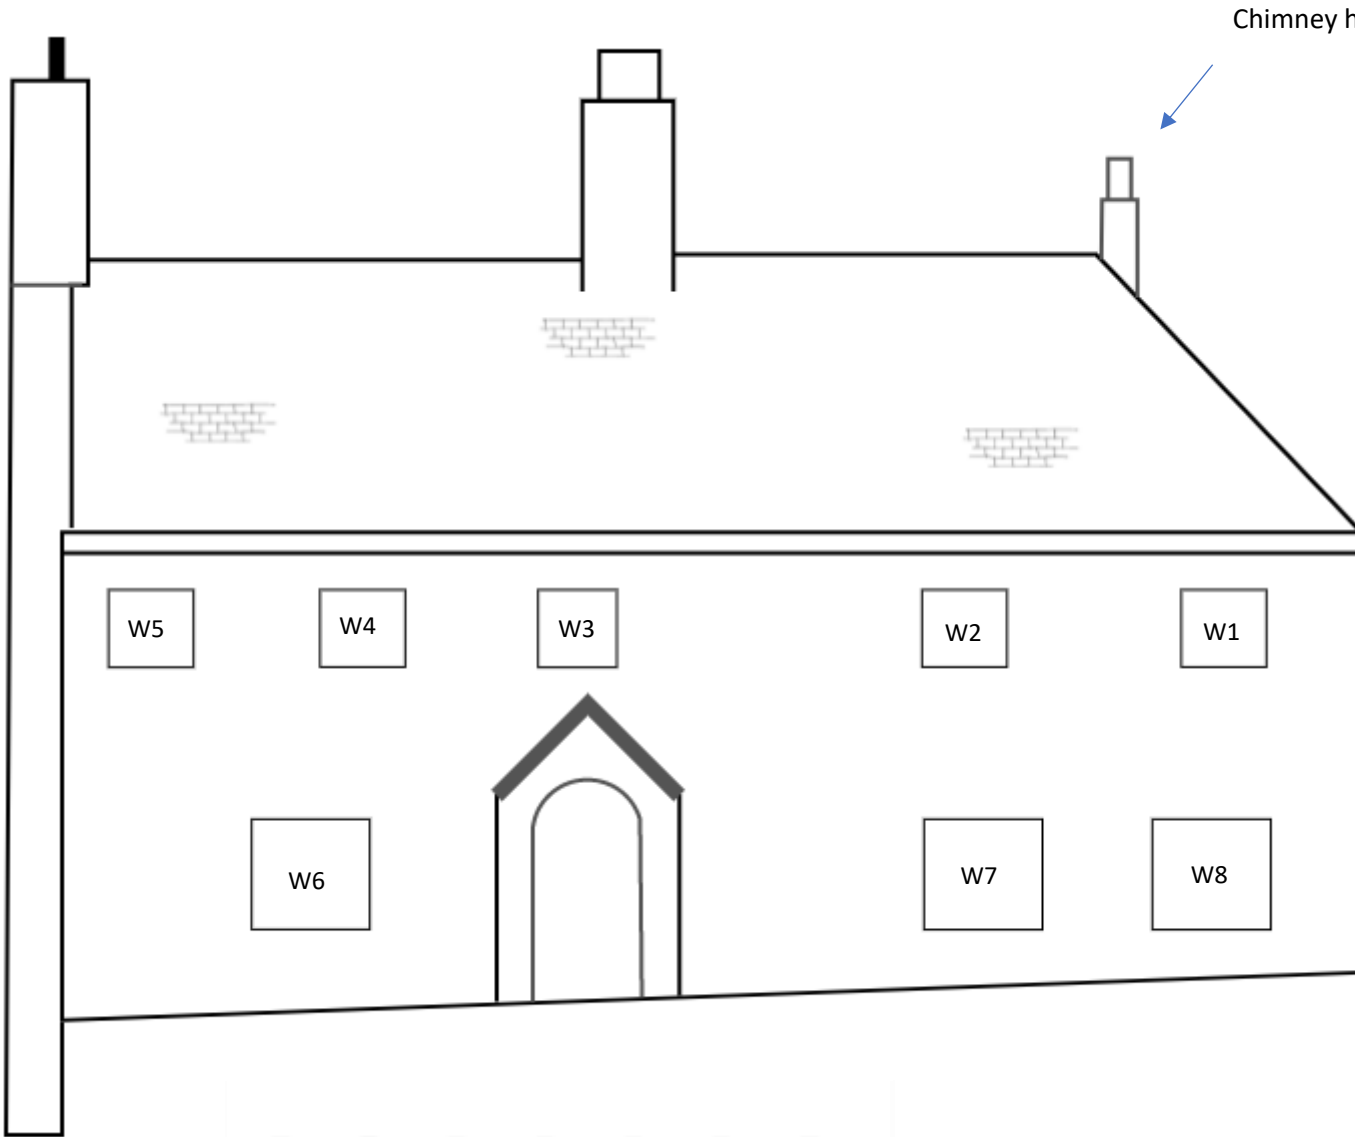

# Existing South Elevation

Chimney height to be reduced by 3m

NOTE:

Refer to window schedule for more information.

**Applicant Name:** Marcus Busch  
**Location:** Crammer Barton, Broadhembury