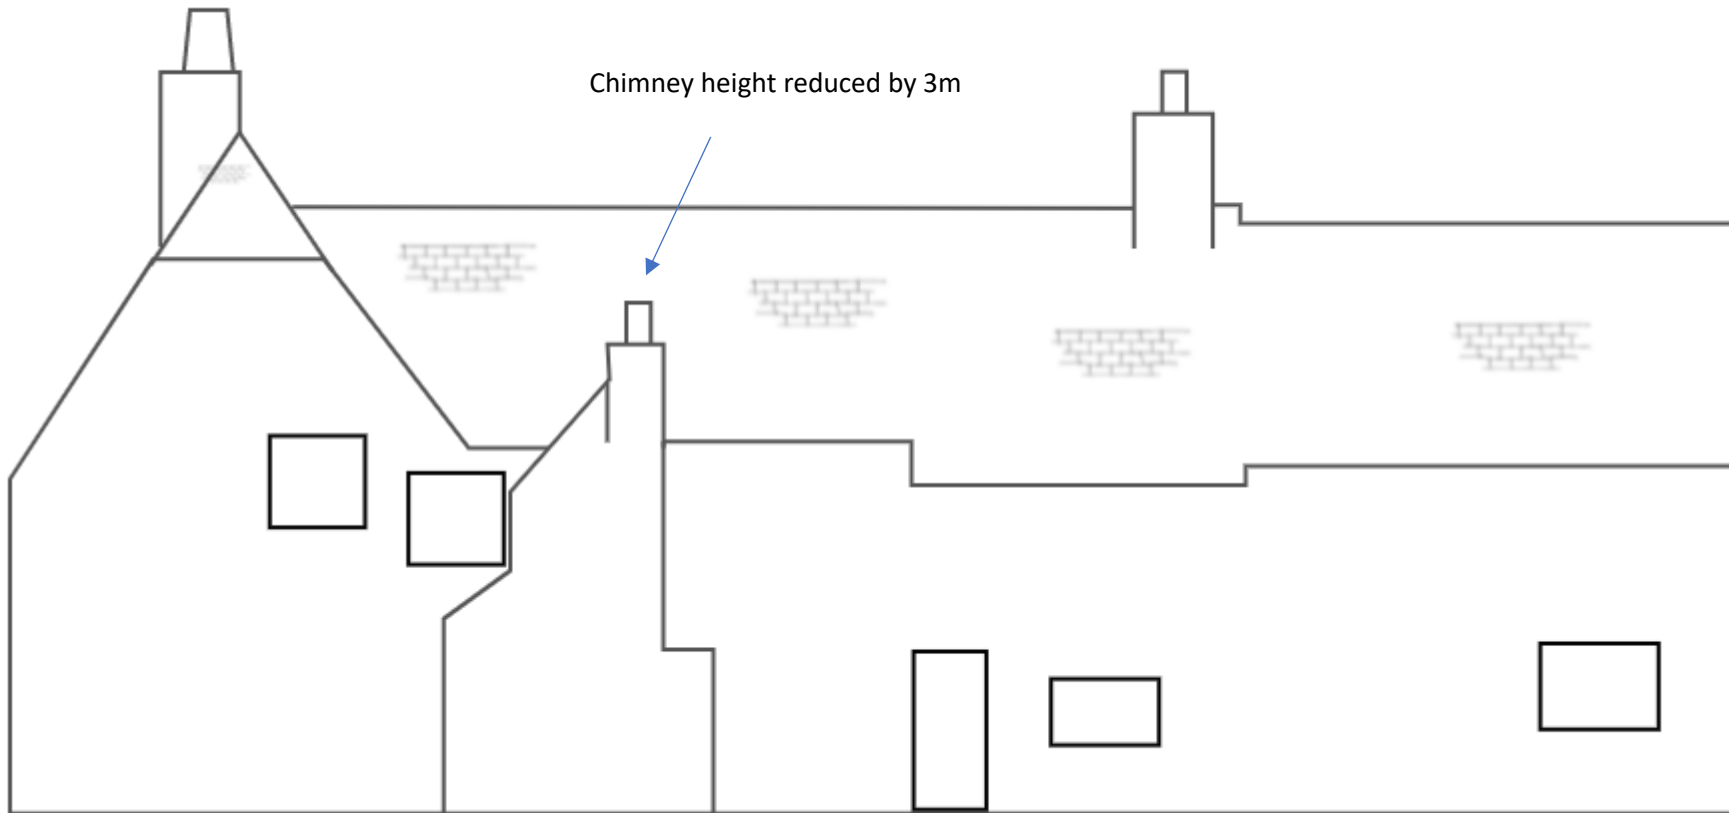

Proposed East Elevation

NOTE:

Refer to window schedule for more information.
Excludes outbuildings

Applicant Name: Marcus Busch
Location: Crammer Barton, Broadhembury