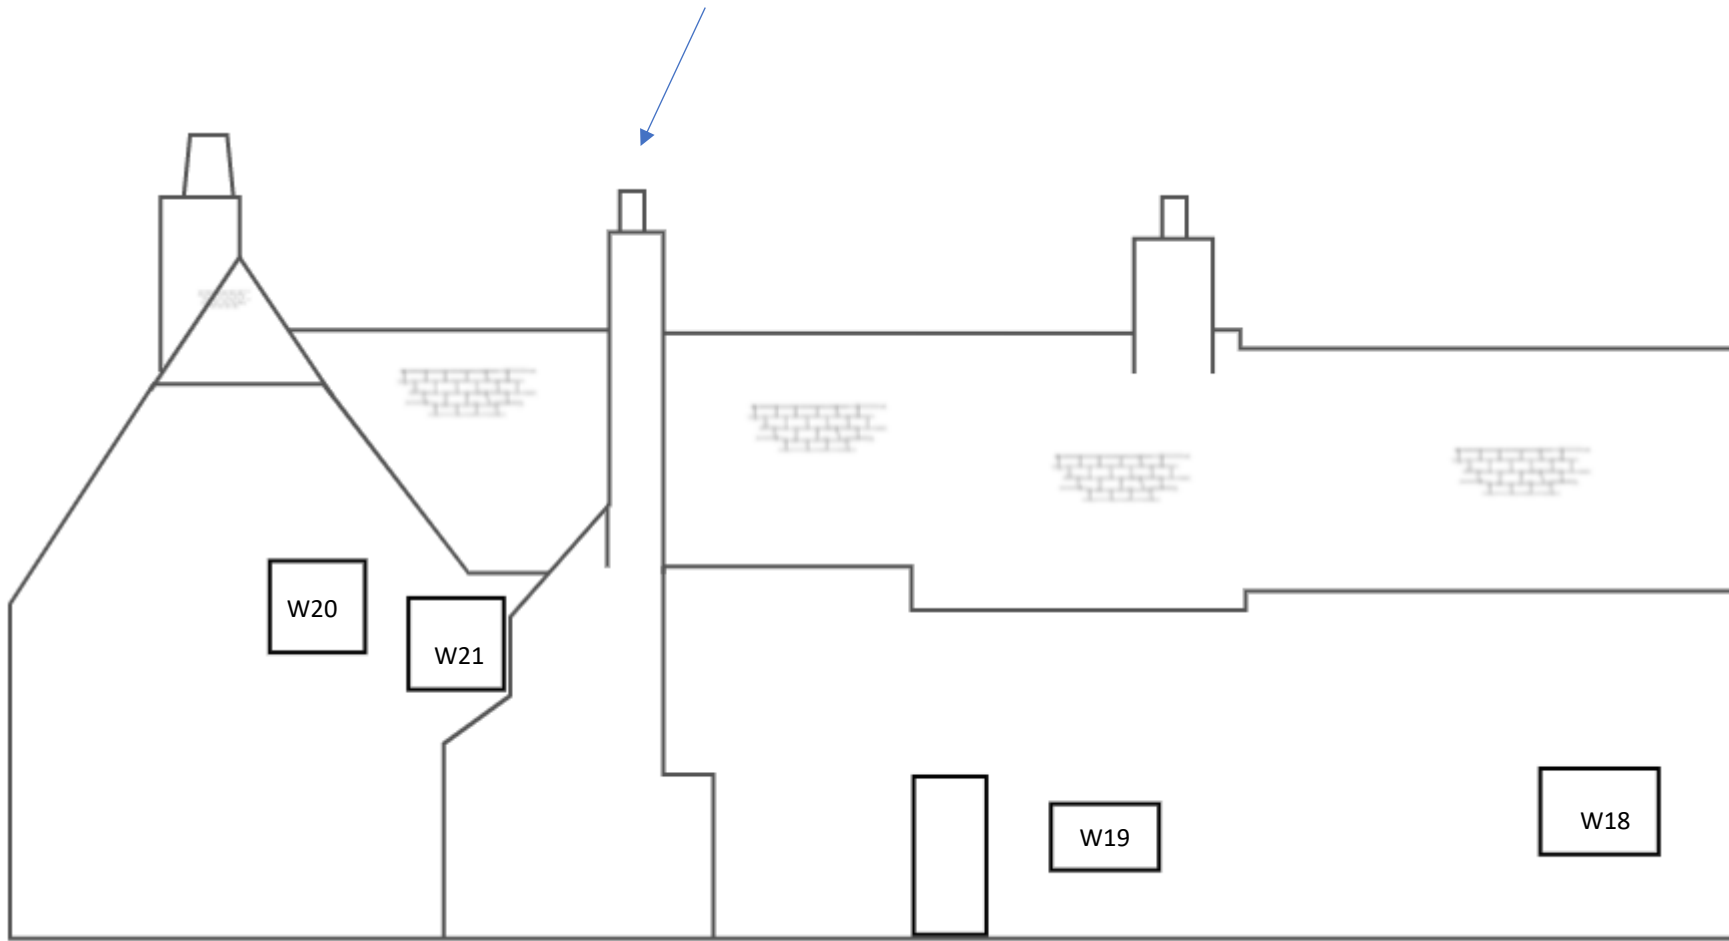

Existing East Elevation

Chimney height to be reduced by 3m

NOTE:

Refer to window schedule for more information.
Excludes outbuildings

Applicant Name: Marcus Busch
Location: Crammer Barton, Broadhembury