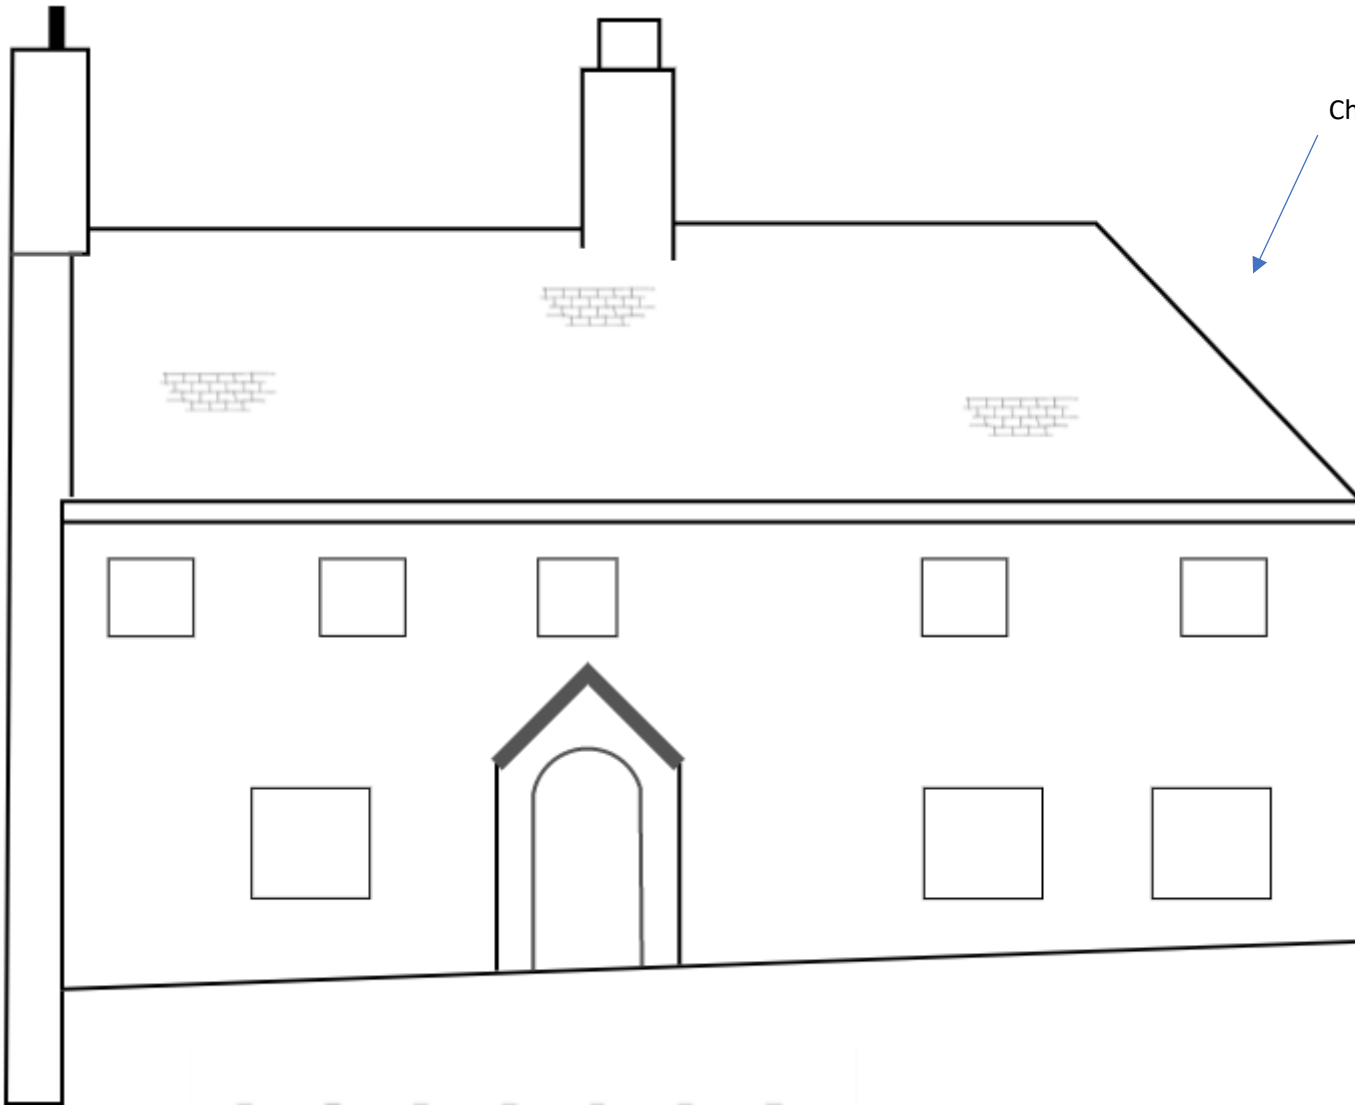

# Proposed South Elevation

Chimney height reduced by 3m

NOTE:

Refer to window schedule for more information.

**Applicant Name:** Marcus Busch  
**Location:** Crammer Barton, Broadhembury