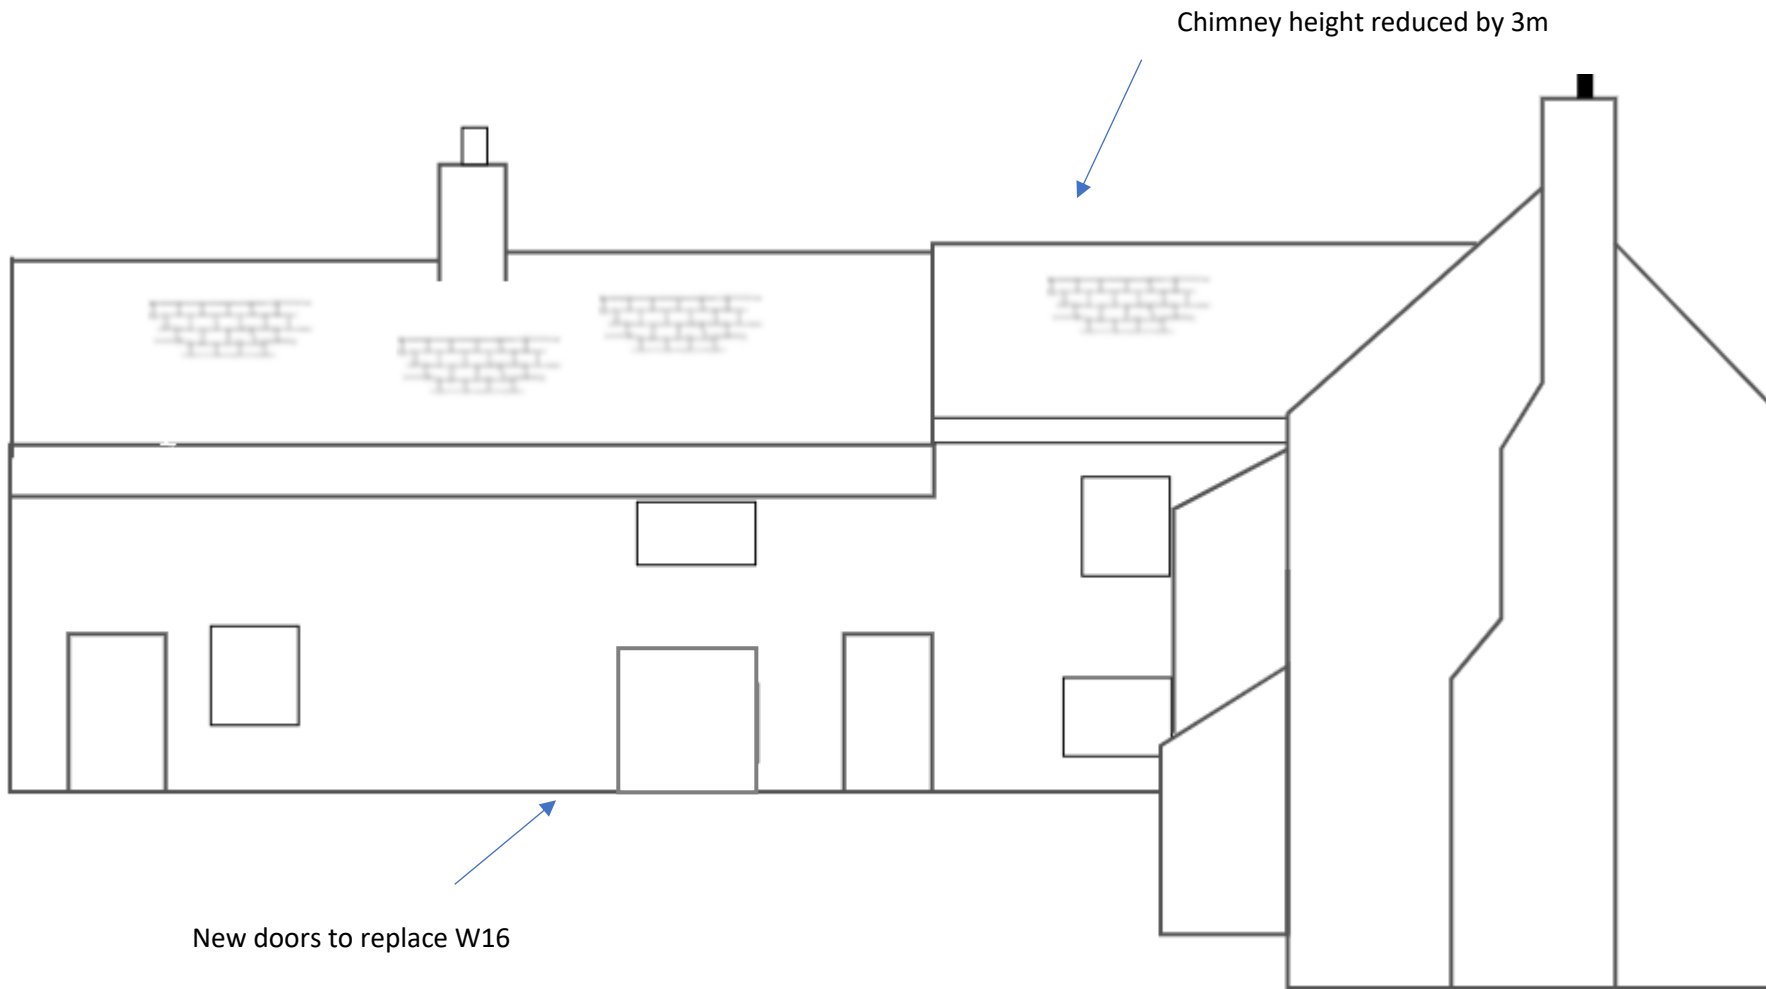

# Proposed West Elevation

Chimney height reduced by 3m

New doors to replace W16

## NOTE:

Refer to window schedule for more information.

Excludes outbuildings (incl. boot room)

**Applicant Name:** Marcus Busch  
**Location:** Crammer Barton, Broadhembury