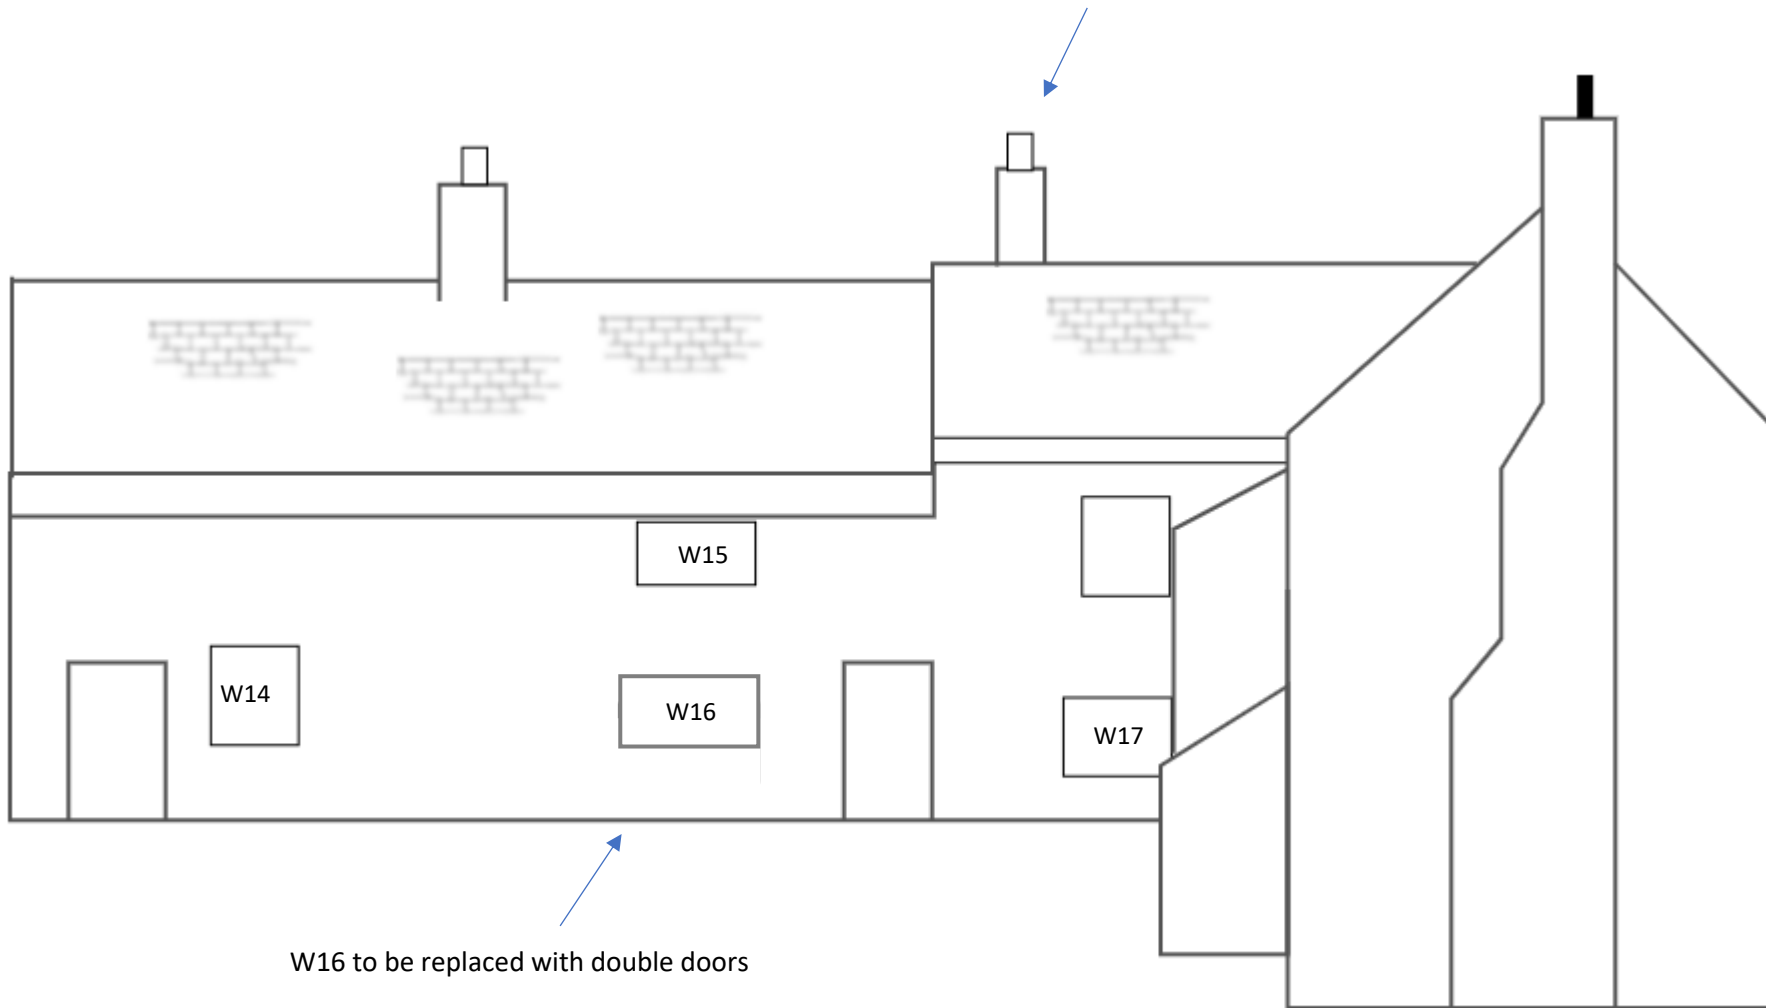

Existing West Elevation

Chimney height to be reduced by 3m

W16 to be replaced with double doors

NOTE:

Refer to window schedule for more information.

Excludes outbuildings (incl. boot room)

Applicant Name: Marcus Busch
Location: Crammer Barton, Broadhembury