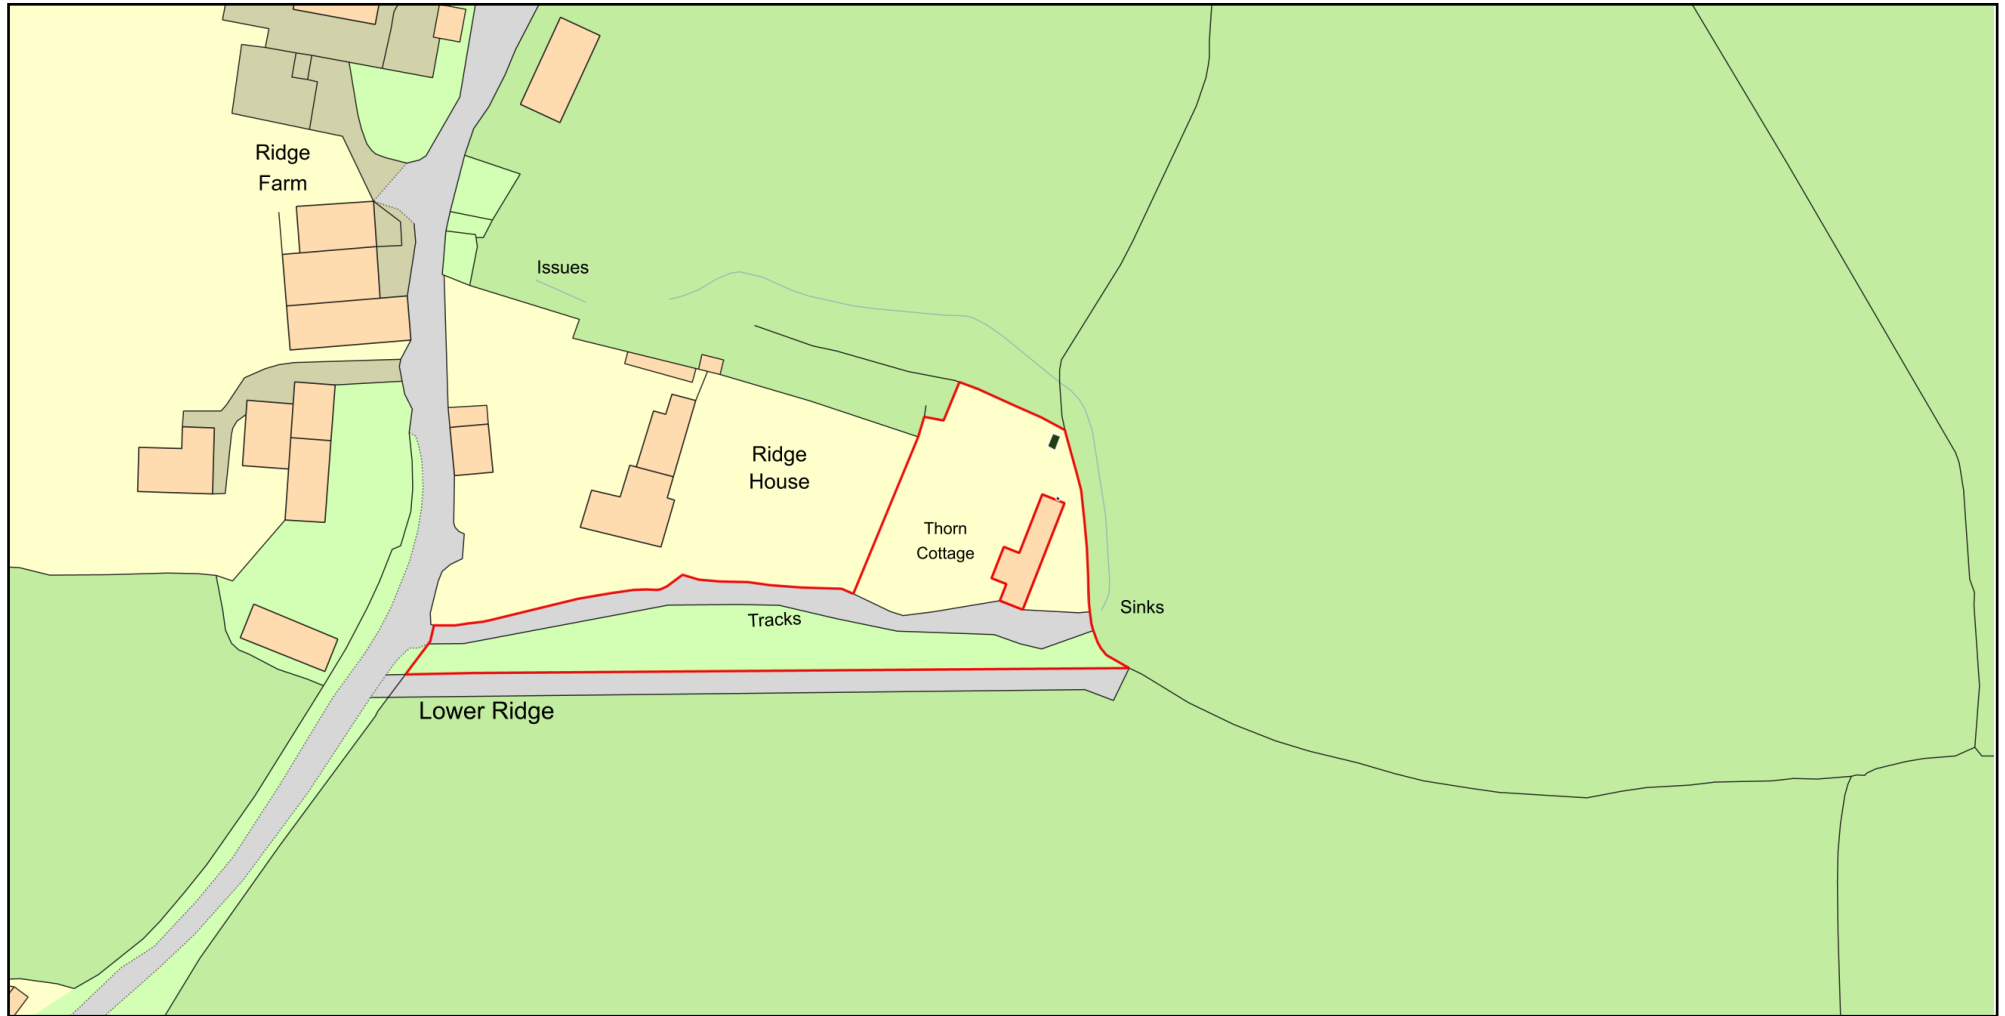

# Thorn Cottage Oil Location

Plan Produced for: Mr J Robbie

Date Produced: 27 Jul 2022

Plan Reference Number: TQRQM22208100049392

Scale: 1:1250 @ A4

© Crown copyright and database rights 2021 OS 100042766