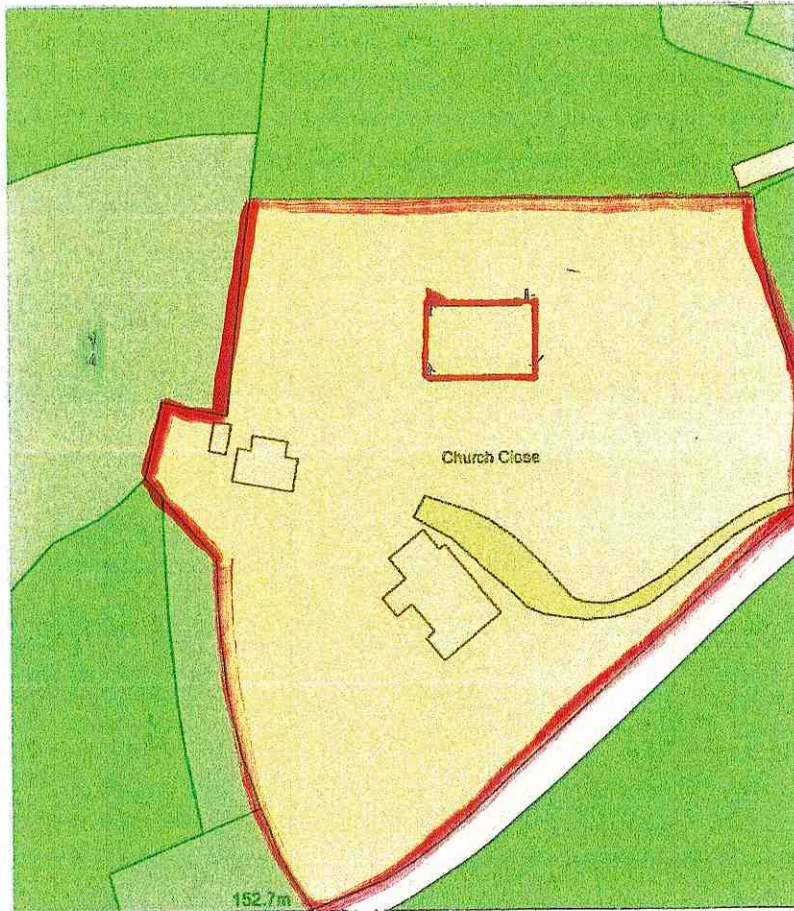

Church Close Carleigh Tiverton EX16 4XP

Plan Produced for: Erik and Frances Salomonson

Date Produced: 07 Jun 2022

Plan Reference Number: 10POM22-14-1052012/7

Scale: 1:125 @ A4