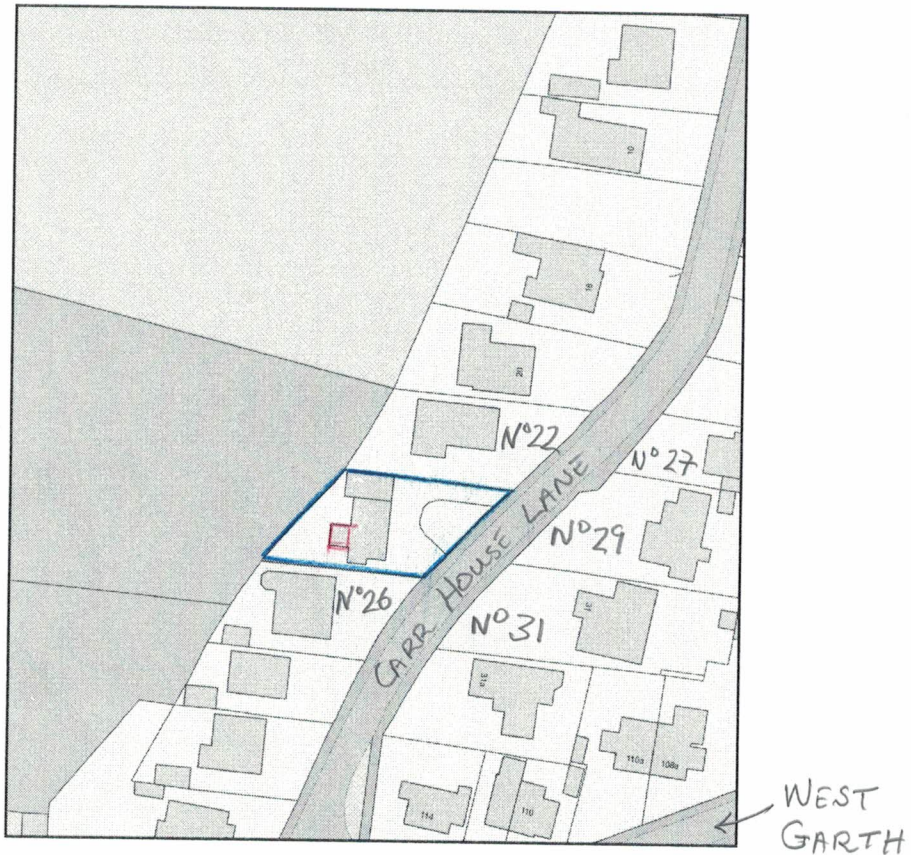

# SITE LOCATION PLAN

24, Carr House Lane.

Plan Produced for: Mr S K Triffitt  
Date Produced: 07 Jul 2022  
Plan Reference Number: TQRQM22188110538361  
Scale: 1:1250 @ A4