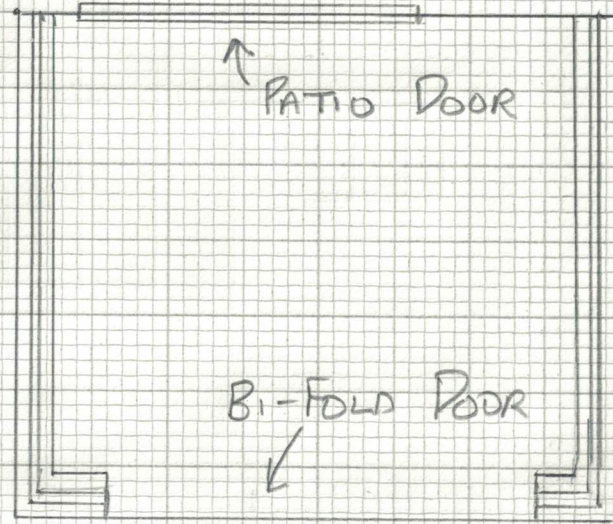

24, CARR HOUSE LANE

REF 22/01370/HS

FLOOR PLANS

OLD CONSERVATORY

PROPOSED EXTENSION

SCALE 1:50