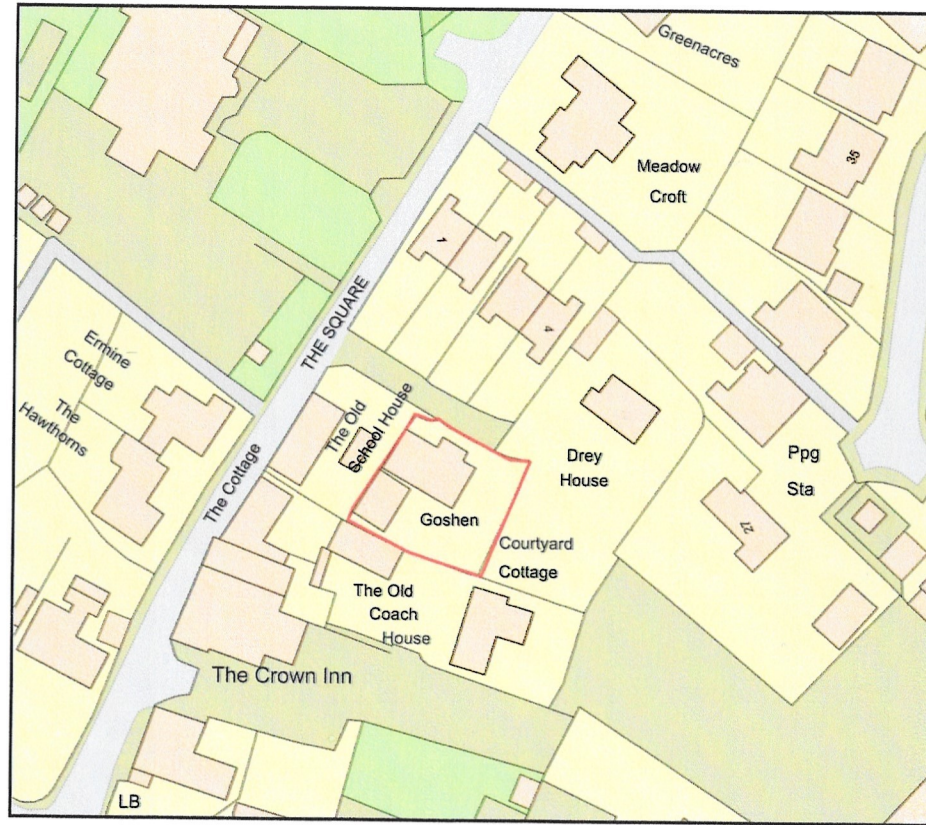

# Goshe, Elford, B79 9DB

Plan Produced for: D. and H. Robertson

Date Produced: 13 Jun 2022

Plan Reference Number: TQRQM22164103528439

Scale: 1:1250 @ A4