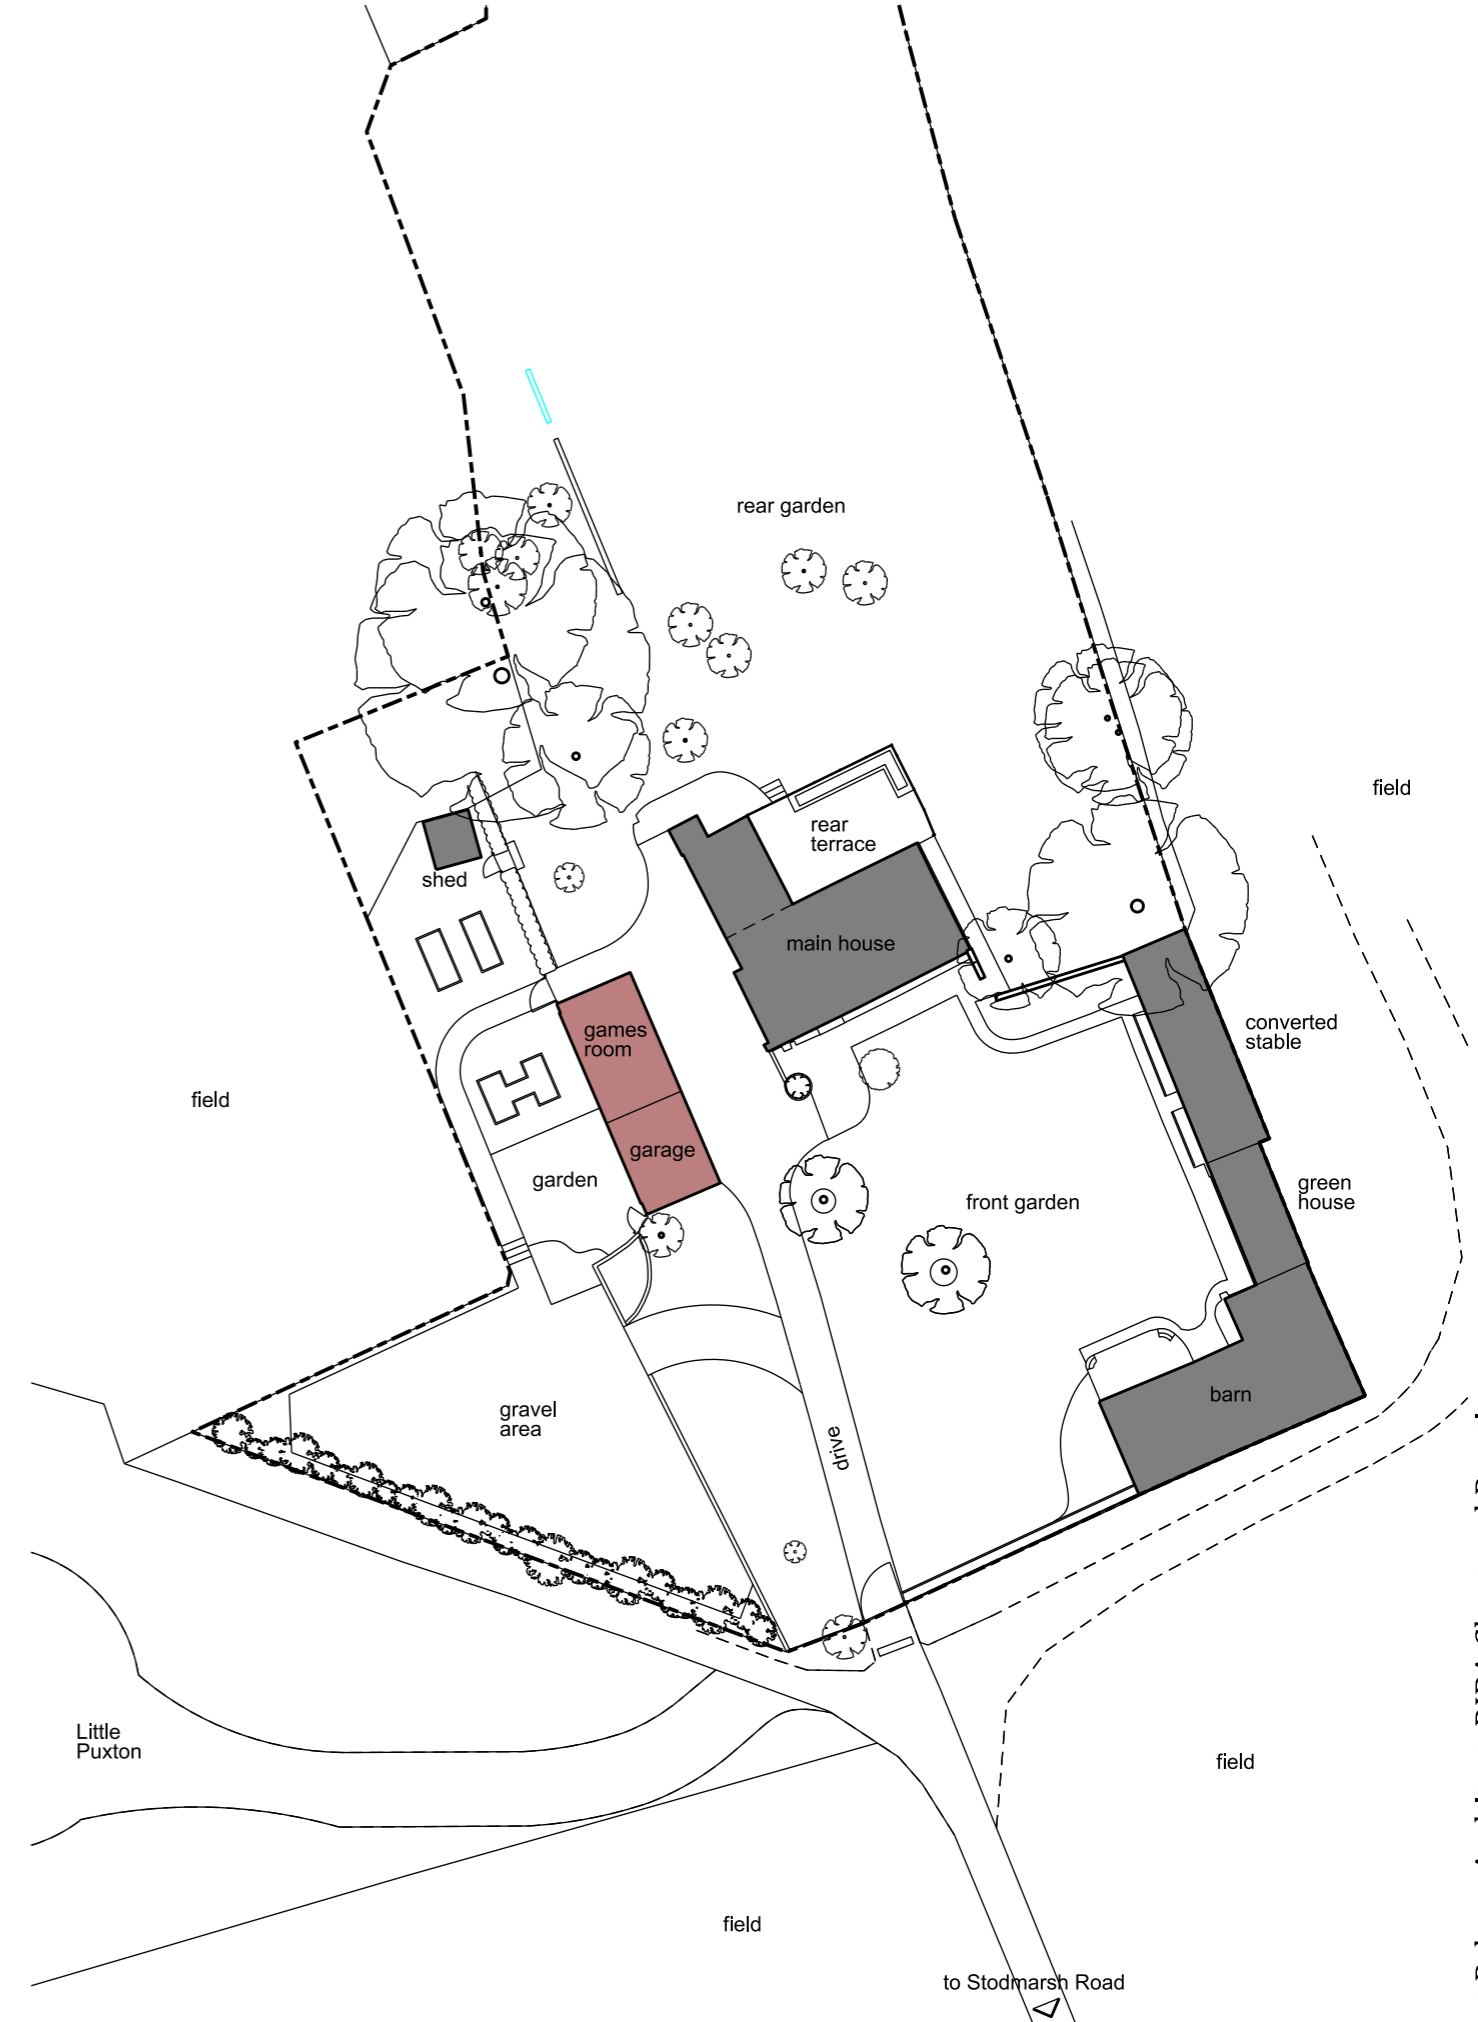

Crown Copyright and database rights 2022. OS 100031961 National Map Centre. Purchased 28/07/2022 1 year licence.

**SITE LOCATION PLAN**  
 (Scale: 1:1250)

Revision:

**EXISTING SITE BLOCK PLAN**  
 (Scale: 1:500)

**Puxton Farm, Stodmarsh**  
 Dominique & Marcus Baines-Buttery

**Residential Annex**  
 Site Location & Site Block Plan

Date: 28/07/2022 Drawing No: 2201/100  
 Scale: 1:1250 & 1:500 @ A3