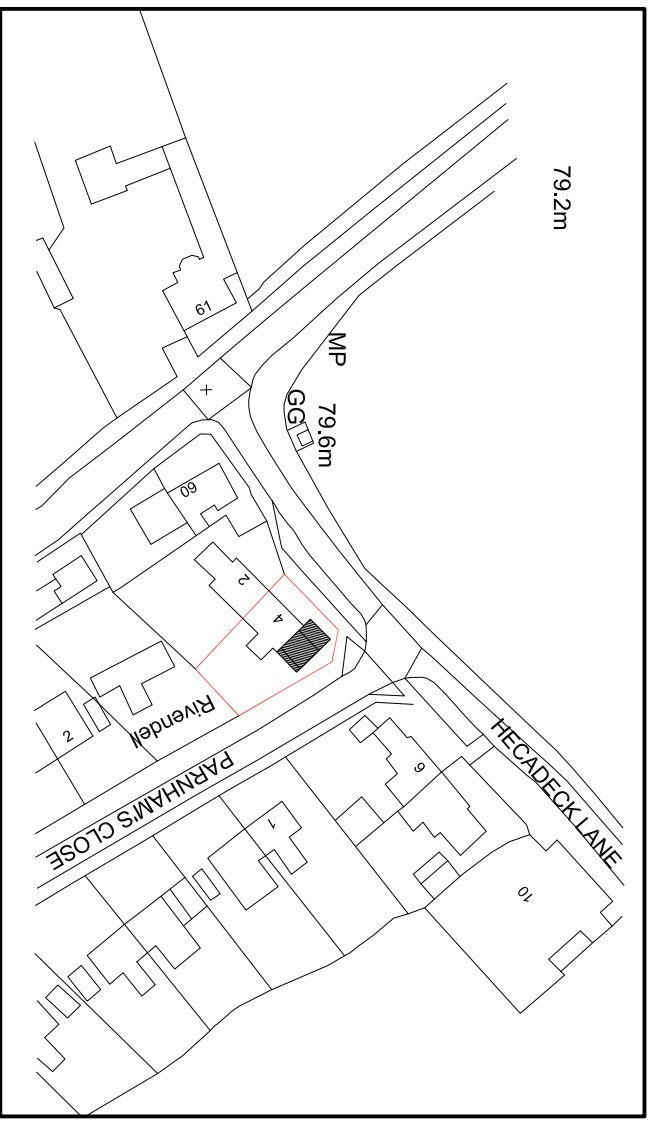

Site Plan
Scale 1:500

Location Plan
Scale 1:1250

Project:
Proposed two storey side extension

Client:
Mick & Jazz, 4 Heckadeck Lane, Nether Broughton
Melton Mowbray, Leicestershire LE14 3EZ

Drawing Title:
Location and site plan

Drawing Number:
MJ010

Scale: 1:500 / 1250 @A3
Date: Feb 2021
Revision: