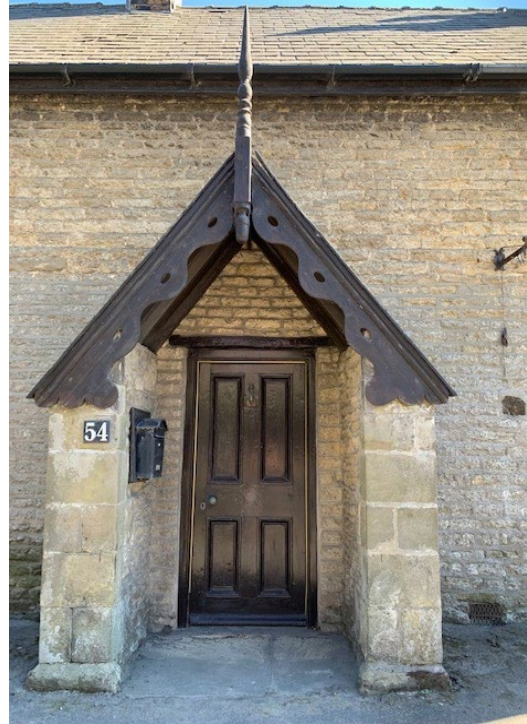

## FRONT OF HOUSE – Cliffe Farm – Windows, lintels & woodwork in current state

The front of the house – all window lintels and woodwork to be painted

The front door - all woodwork to be painted

The main gates – all woodwork to be painted

The front left top & bottom windows

The front top middle and top right windows

The front bottom right window

The bottom windows all have loose & putty missing. Paintwork on all windows in a bad state

# FRONT OF HOUSE – Windows, lintels & woodwork proposed work

Top & bottom lintels to be painted  
*'Wonderful White' W39A*

Top & bottom window woodwork  
to be painted *'Prairie Sage' R263C*

## FRONT OF HOUSE – Door woodwork proposed work

Gabled porch woodwork to be painted '*Prairie Sage*' R263C

Door woodwork to be painted '*Prairie Sage*' R263C