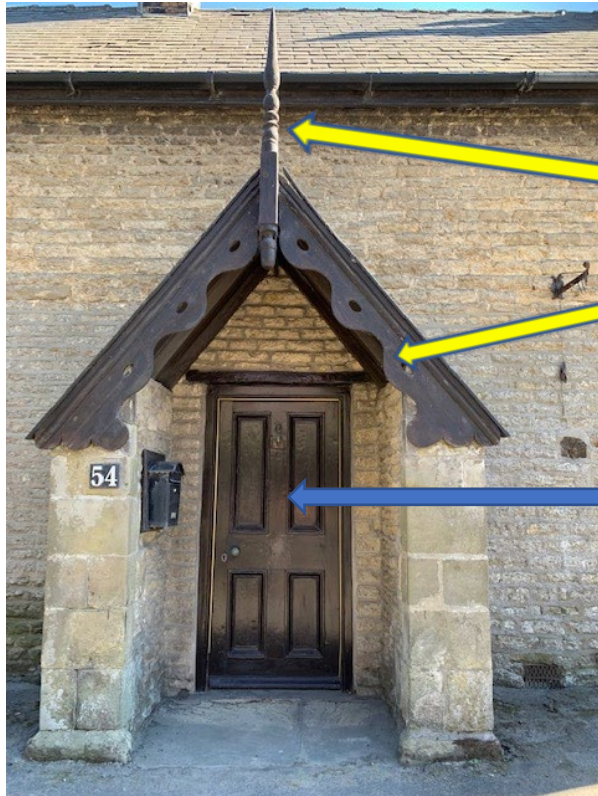

## FRONT OF HOUSE – Cliffe Farm – Windows, lintels & woodwork in current state

The front of the house – all window lintels and woodwork to be painted

The front door - all woodwork to be painted

The main gates – all woodwork to be painted

# FRONT OF HOUSE – Windows, lintels & woodwork proposed work

Top & bottom lintels to be painted  
*'Wonderful White' W39A*

Top & bottom window woodwork  
to be painted *'Prairie Sage' R263C*

## FRONT OF HOUSE – Door woodwork proposed work

Gabled porch woodwork to be painted '*Prairie Sage*' R263C

Door woodwork to be painted '*Prairie Sage*' R263C