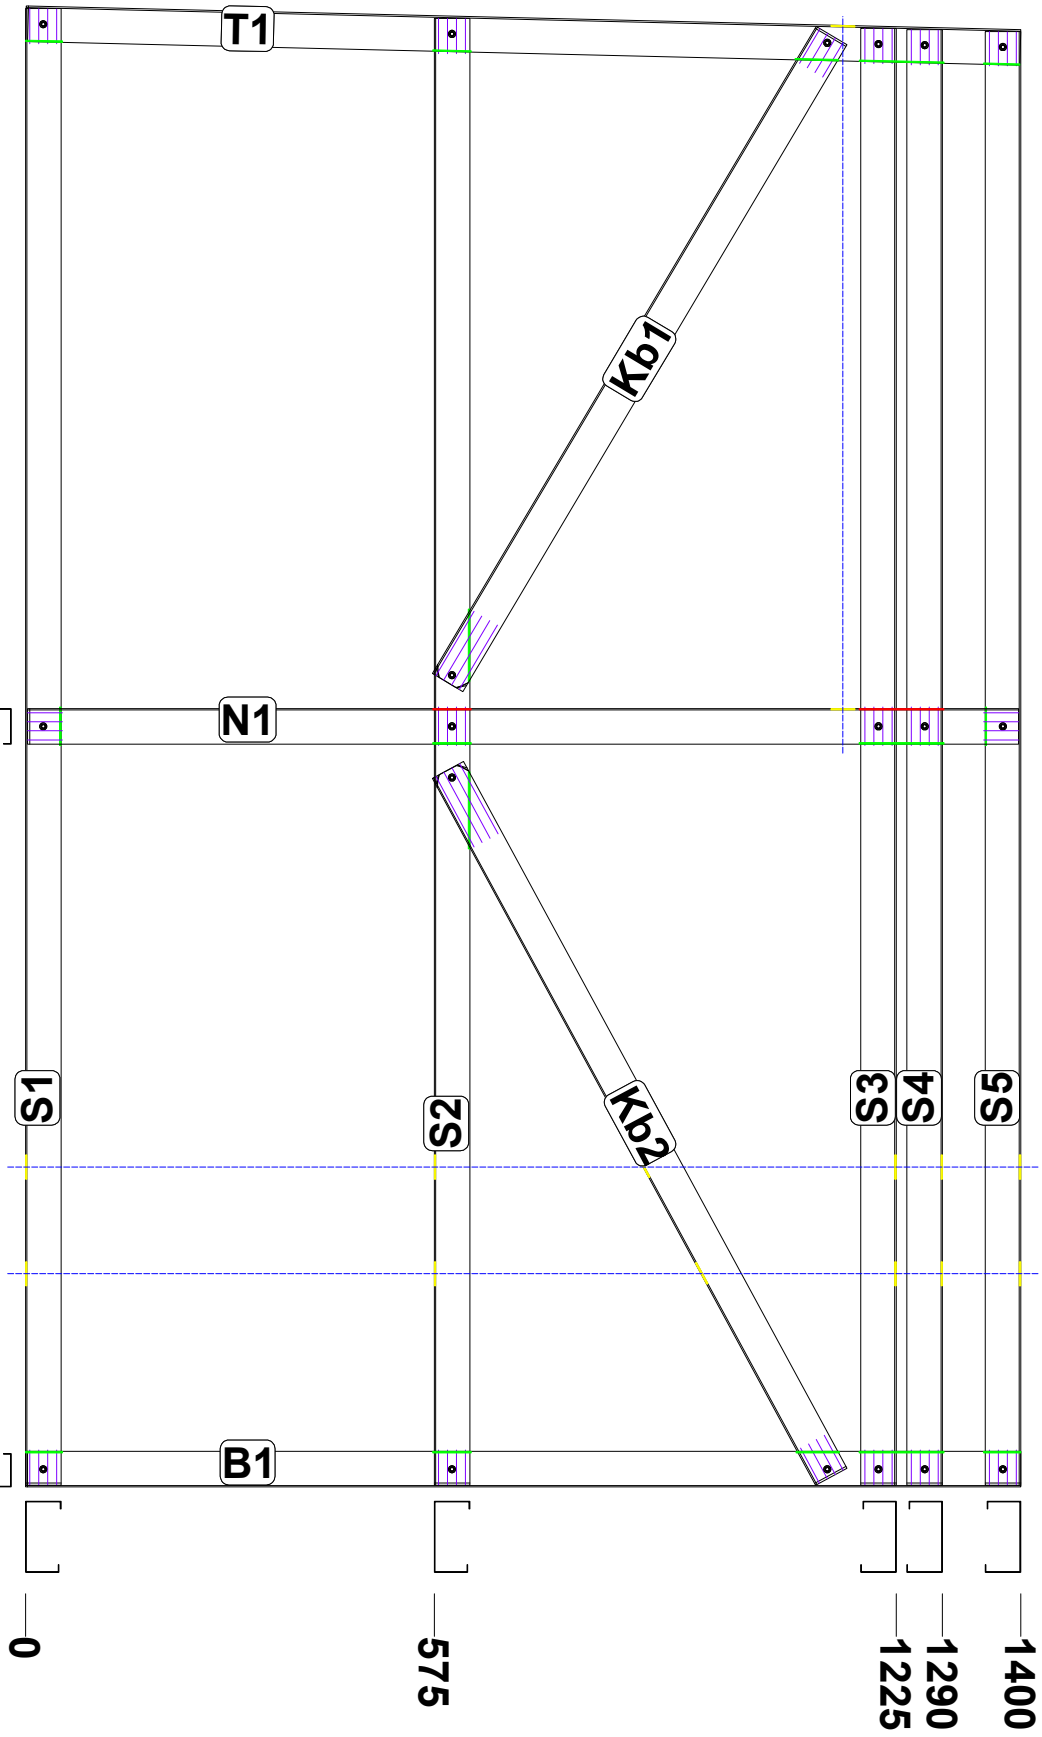

1095

0

Powered by FRAMECAD Detailer ©

www.framecad.com

new

### Walls - L4

JOB NUMBER:

new job

DATE LAST SAVED:

8 June 2022

DRAWN:

SCALE:

Not to scale