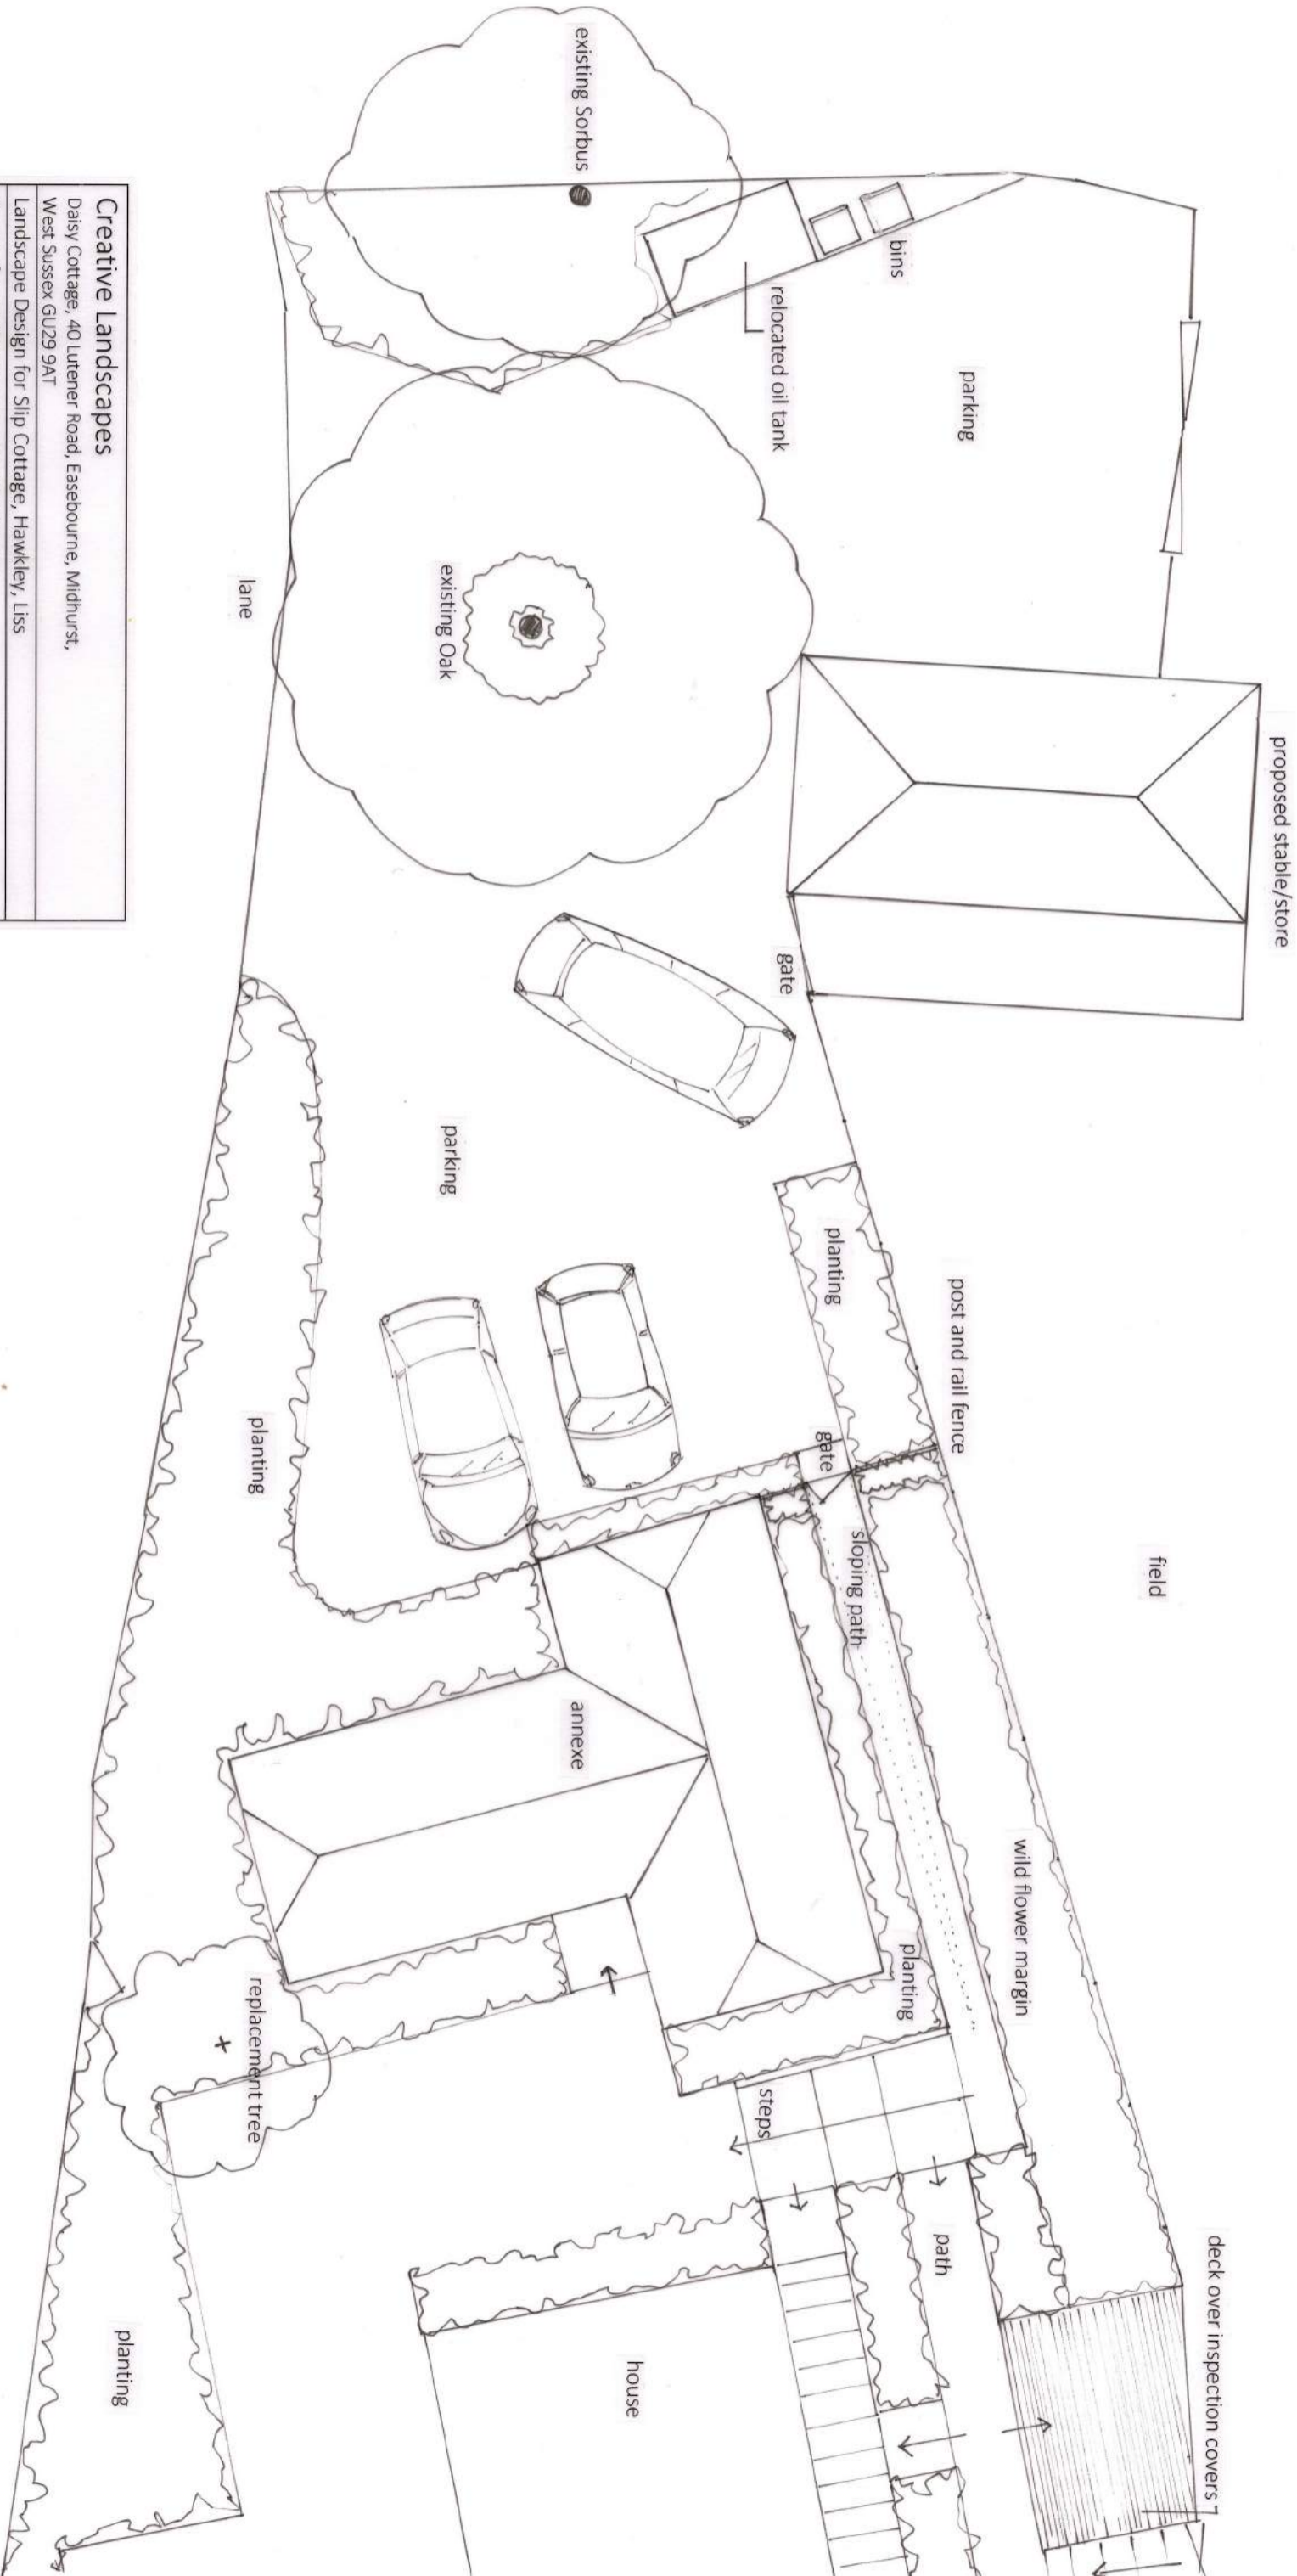

Creative Landscapes

Daisy Cottage, 40 Lutener Road, Easebourne, Midhurst,
West Sussex GU29 9AT

Landscape Design for Slip Cottage, Hawley, Liss

Design for garden surrounding the house

Scale 1:100 @ A3

Drawing number SL1

Date July 2022

Please do not scale from this drawing,
all measurements must be checked on site

Creative Landscapes	
Daisy Cottage, 40 Lutener Road, Easebourne, Midhurst, West Sussex GU29 9AT	
Landscape Design for Slip Cottage, Hawley, Liss	
Design for garden surrounding the house	
Scale	1:100 @ A3
Drawing number	SL2
Date	July 2022

*Please do not scale from this drawing,
all measurements must be checked on site*

Slip Cottage Hawkley

Landscape