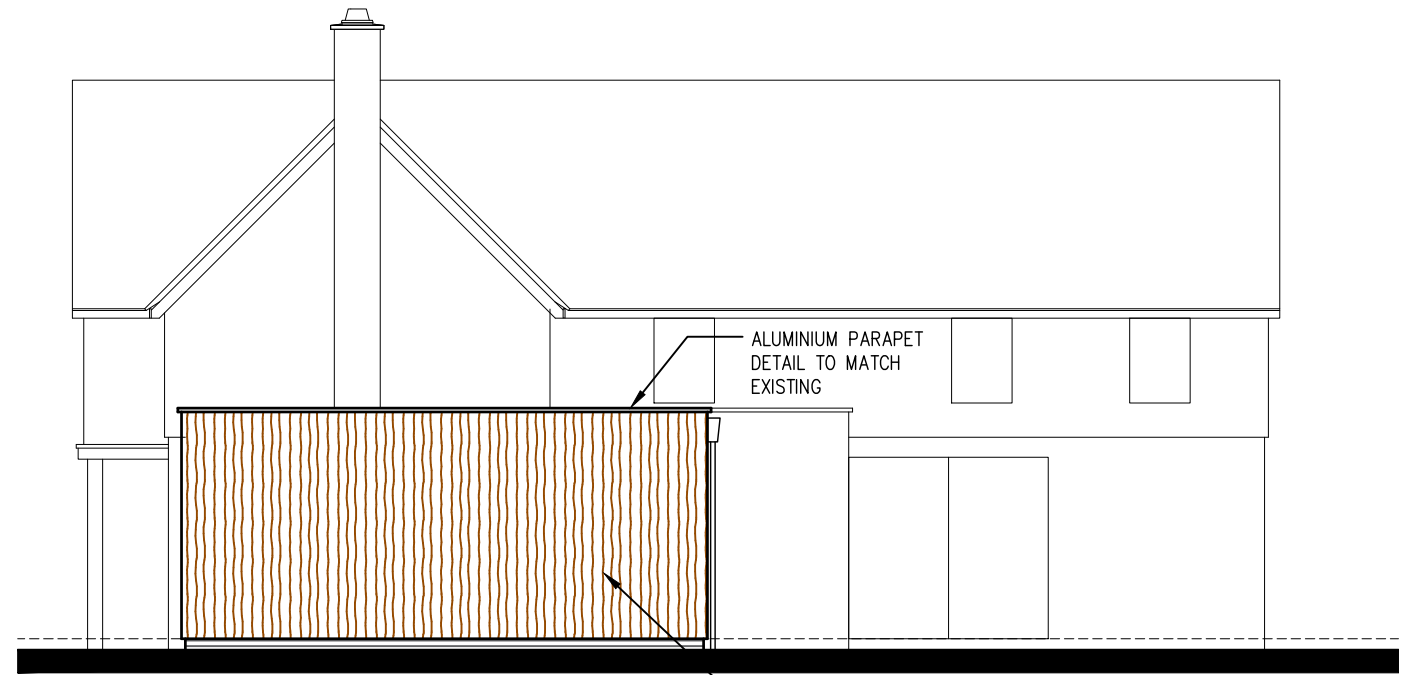

PROPOSED NORTH ELEVATION 1-100

PROPOSED WEST ELEVATION 1-100

PROPOSED TIMBER CLADDING TO MATCH EXISTING

PROPOSED SOUTH ELEVATION 1-100

PROPOSED EAST ELEVATION 1-100

Rev.	Notes	Date
 Brooks Farm Bath Road Beenham Reading, Berkshire RG7 5JB Tel: 0118 930 6633 info@thebarnpartnership.co.uk		
Project		20D, GREEN END, GRANBOROUGH, MK18 3NT
Drawing Title		Proposed Elevations
Drawn	KRMS	Date 06.07.2022
		Scale 1:100 @ A3
Client	Mrs Thomas	Drawing No. <b>PL-05</b>
		Rev. -