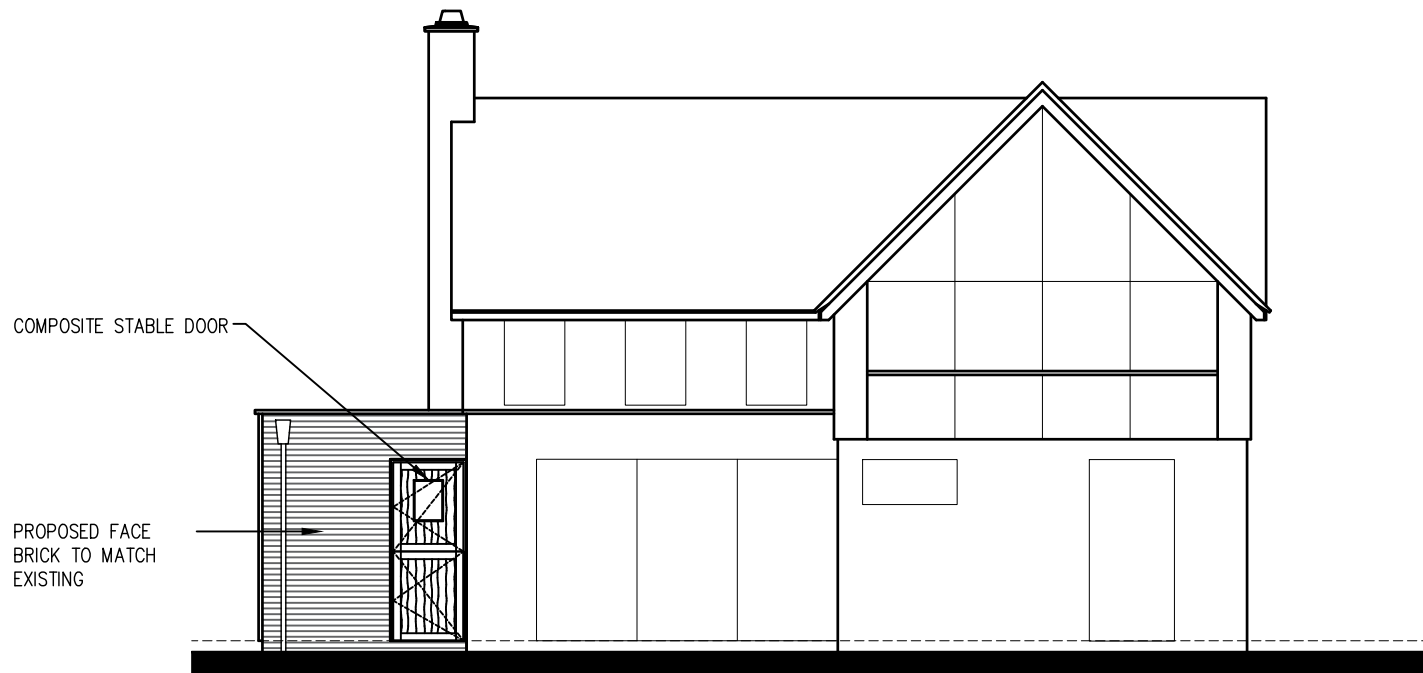

PROPOSED NORTH ELEVATION 1-100

PROPOSED WEST ELEVATION 1-100

PROPOSED TIMBER CLADDING TO MATCH EXISTING

PROPOSED SOUTH ELEVATION 1-100

PROPOSED EAST ELEVATION 1-100

Rev.	Notes	Date
 Brooks Farm Bath Road Beenham Reading, Berkshire RG7 5JB Tel: 0118 930 6633 info@thebarnpartnership.co.uk		
Project		20D, GREEN END, GRANBOROUGH, MK18 3NT
Drawing Title		Proposed Elevations
Drawn	KRMS	Date 06.07.2022
		Scale 1:100 @ A3
Client	Mrs Thomas	Drawing No. <b>PL-05</b>
		Rev. -