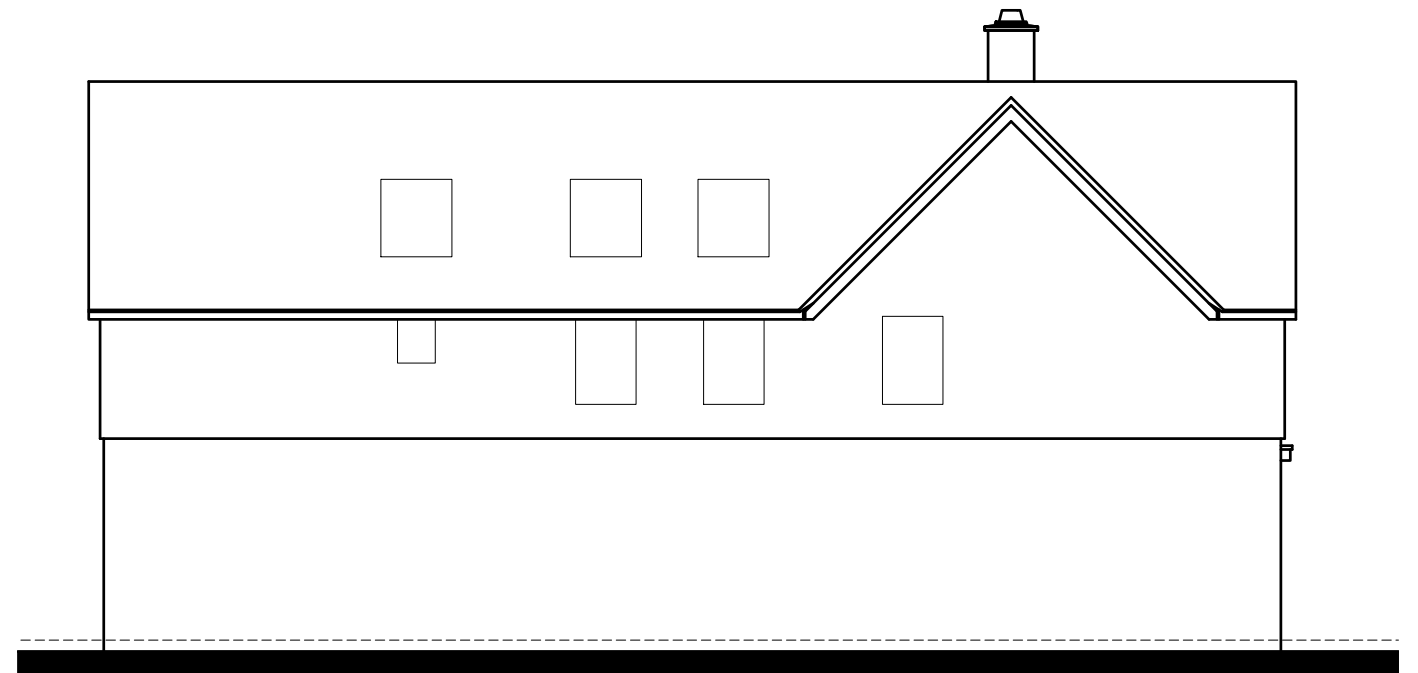

PROPOSED NORTH ELEVATION 1-100

PROPOSED WEST ELEVATION 1-100

PROPOSED TIMBER CLADDING TO MATCH EXISTING

PROPOSED SOUTH ELEVATION 1-100

PROPOSED EAST ELEVATION 1-100

Rev.	Notes	Date
 Brooks Farm Bath Road Beenham Reading, Berkshire RG7 5JB Tel: 0118 930 6633 info@thebarnpartnership.co.uk		
Project		20D, GREEN END, GRANBOROUGH, MK18 3NT
Drawing Title		Proposed Elevations
Drawn	KRMS	Date 06.07.2022
		Scale 1:100 @ A3
Client	Mrs Thomas	Drawing No. <b>PL-05</b>
		Rev. -