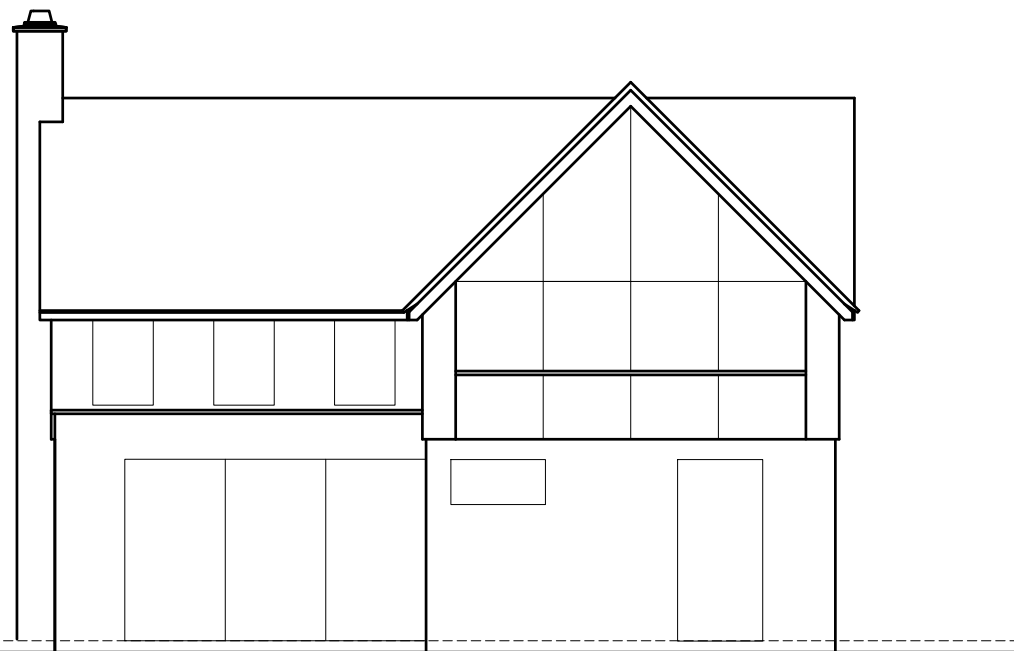

EXISTING NORTH ELEVATION 1-100

EXISTING WEST ELEVATION 1-100

EXISTING SOUTH ELEVATION 1-100

EXISTING EAST ELEVATION 1-100

Rev.	Notes	Date
		
Brooks Farm Bath Road Beenham Reading, Berkshire RG7 5JB Tel: 0118 930 6633 info@thebarnpartnership.co.uk		
Client Mrs Thomas		
Project 20D, GREEN END, GRANBOROUGH, MK18 3NT		
Drawing Title Existing Elevations		
Drawn KRMS	Date 06.07.2022	Scale 1:100 @ A3
Drawing No. PL-03		Rev. -