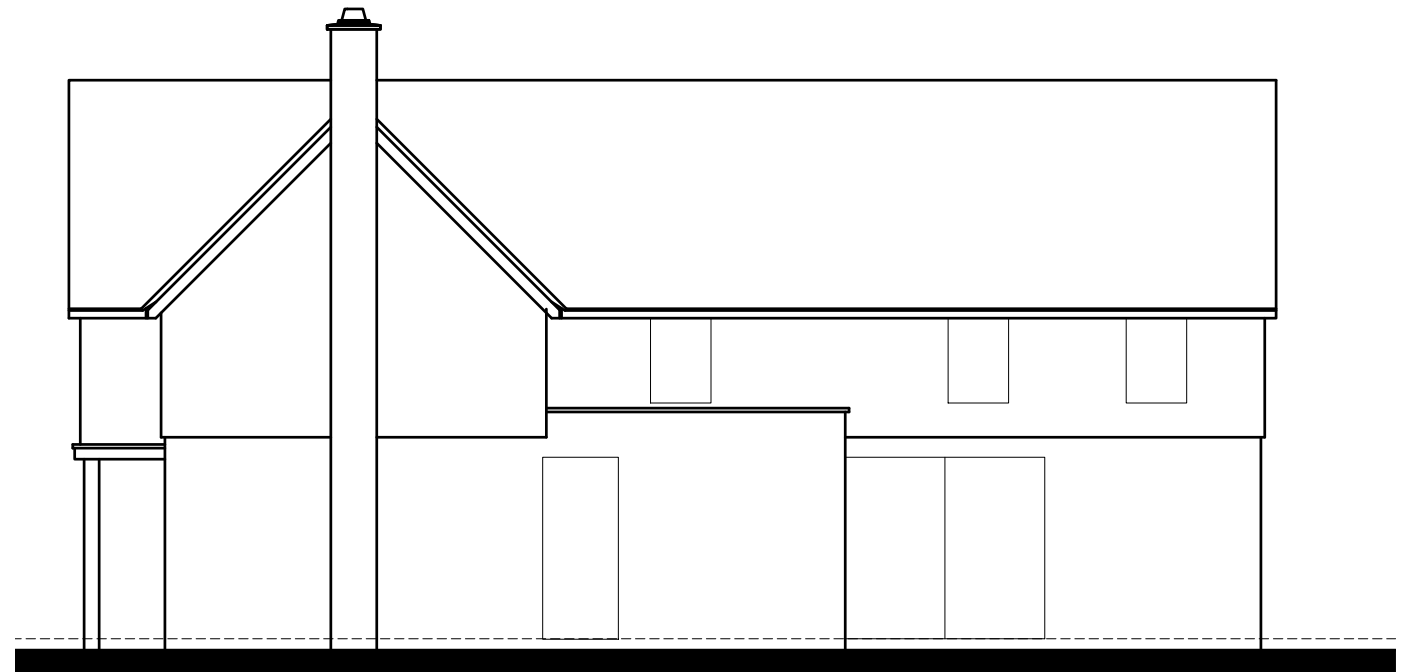

EXISTING NORTH ELEVATION 1-100

EXISTING WEST ELEVATION 1-100

EXISTING SOUTH ELEVATION 1-100

EXISTING EAST ELEVATION 1-100

Rev.	Notes	Date
		
Brooks Farm Bath Road Beenham Reading, Berkshire RG7 5JB Tel: 0118 930 6633 info@thebarnpartnership.co.uk		
Client Mrs Thomas		
Project 20D, GREEN END, GRANBOROUGH, MK18 3NT		
Drawing Title Existing Elevations		
Drawn KRMS	Date 06.07.2022	Scale 1:100 @ A3
Drawing No. PL-03		Rev. -